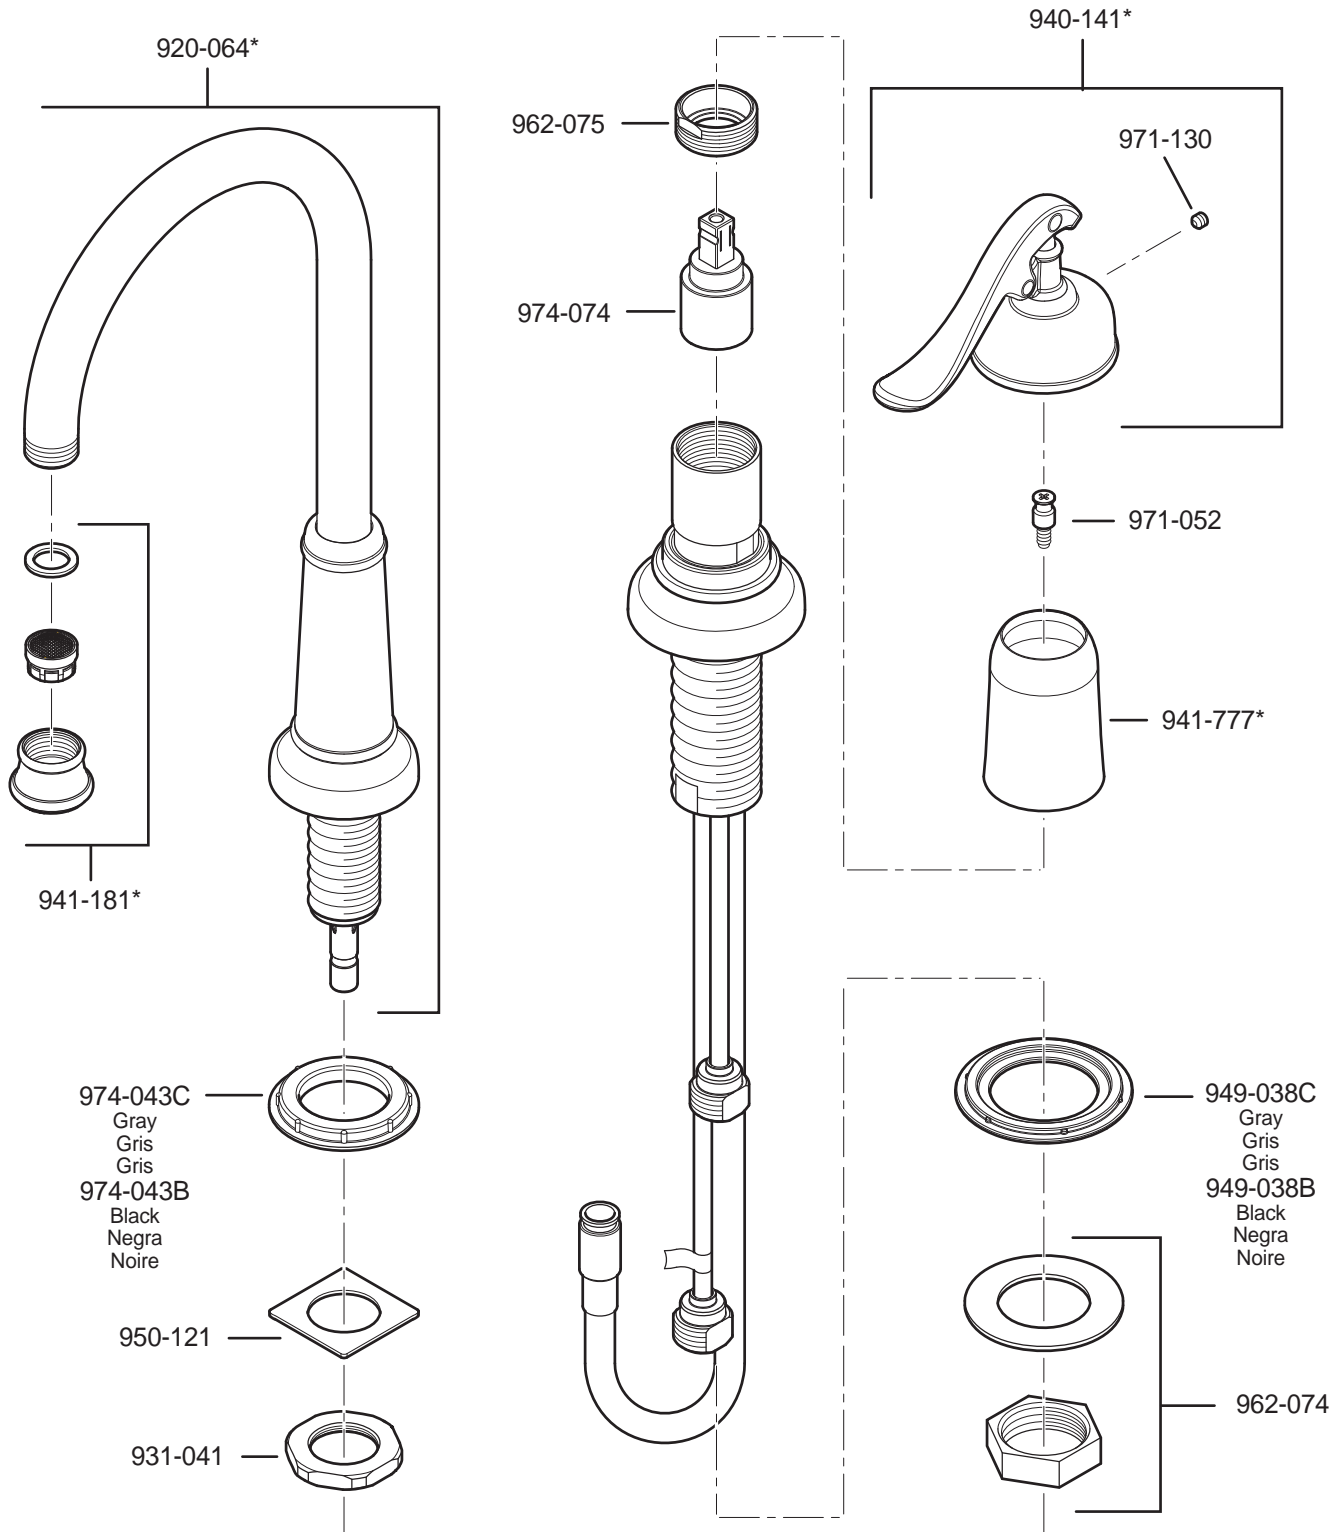

PARTS EXPLOSION

72 Series Ashfield® Bar/Kitchen Island Faucet

FINISHES * Indicates Finish

A Polished Chrome	L Satin Stainless	T Biscuit
B Black	M Almond	U Rustic Bronze
D PVD Polished Nickel	N Antique Bronze	V PVD Polished Brass
E Rustic Pewter	P Polished Brass	W White
J PVD Brushed Nickel	Q Satin Brass	Y Tuscan Bronze
G Velvet Aged Bronze	R Copper	Z Oil-Rubbed Bronze
K Satin Nickel	S Stainless Steel	