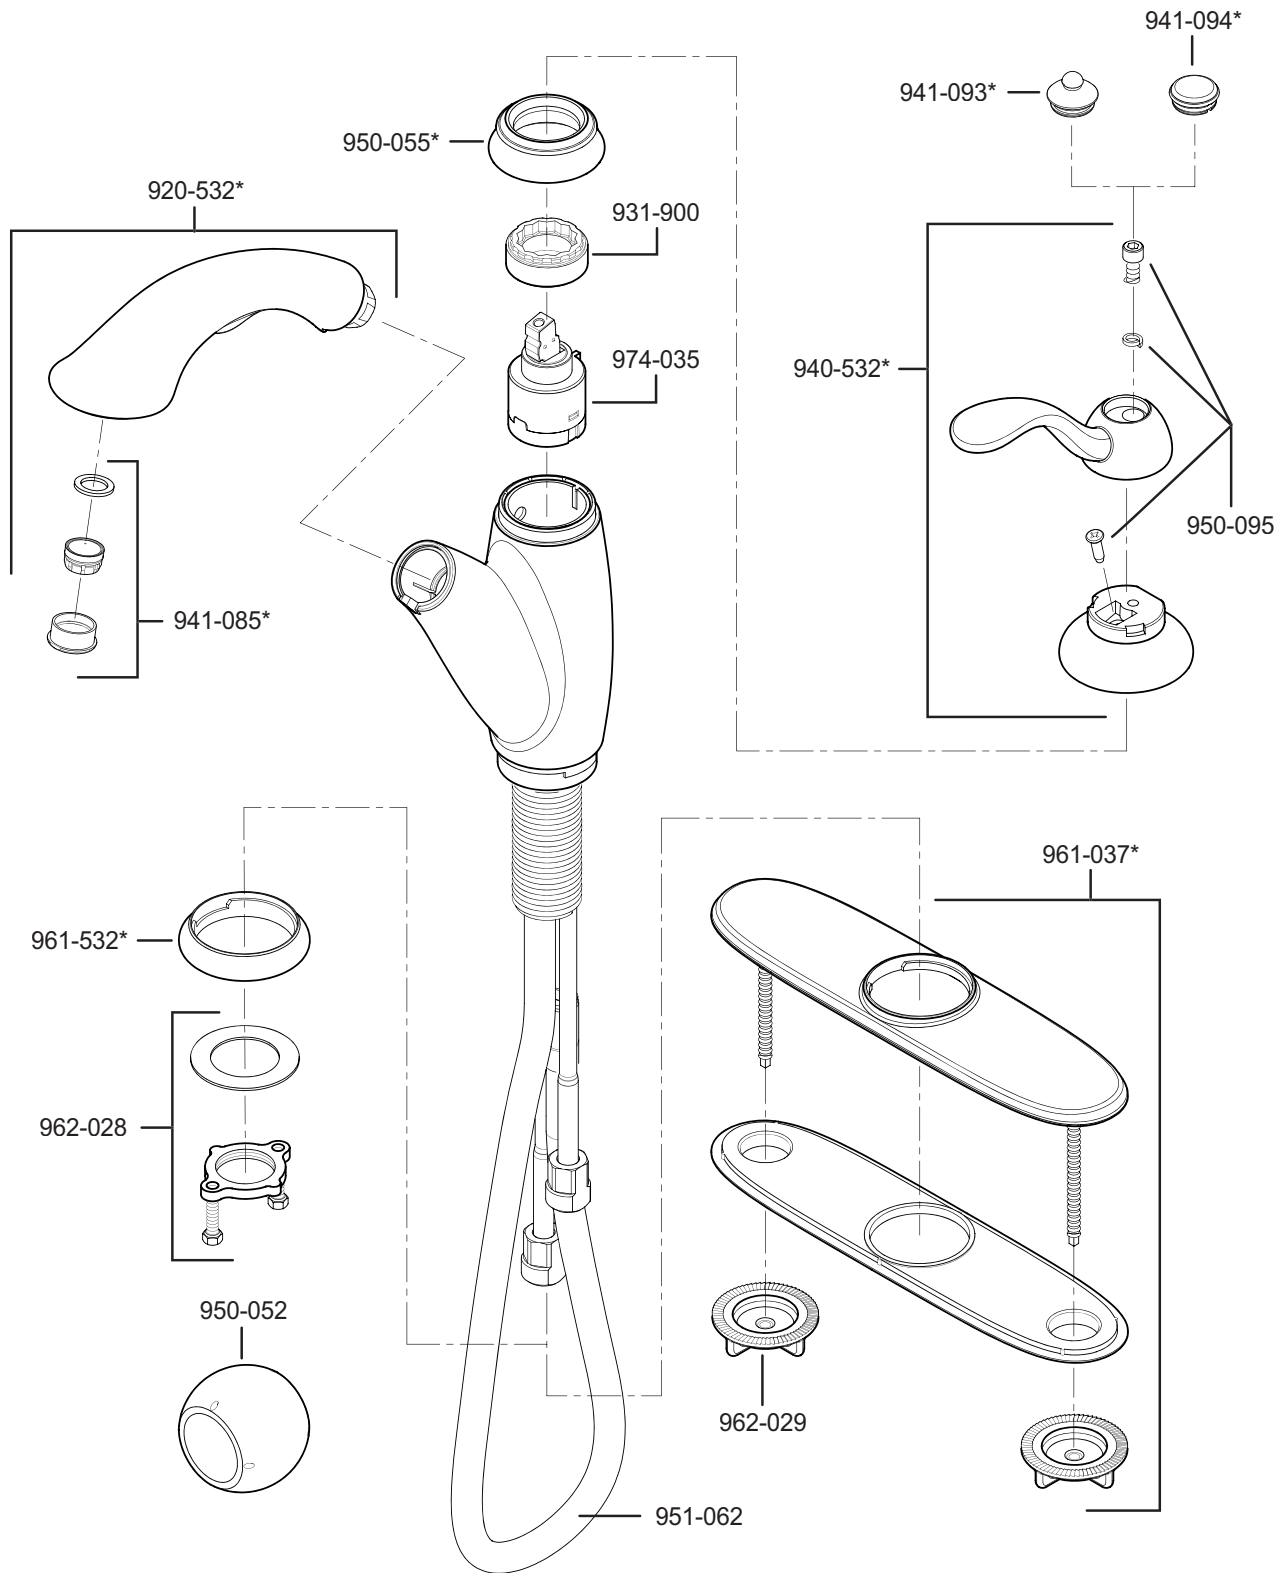

PARTS EXPLOSION

532 Series Marielle™ Collection Pull-Out Kitchen Faucet

FINISHES * Indicates Finish

A Polished Chrome	M Almond	U Rustic Bronze
B Black	N Antique Bronze	V PVD Polished Brass
E Rustic Pewter	P Polished Brass	W White
D PVD Polished Nickel	Q Satin Brass	Y Tuscan Bronze
J PVD Brushed Nickel	R Copper	Z Oil-Rubbed Bronze
K Satin Nickel	S Stainless Steel	
L Satin Stainless	T Biscuit	