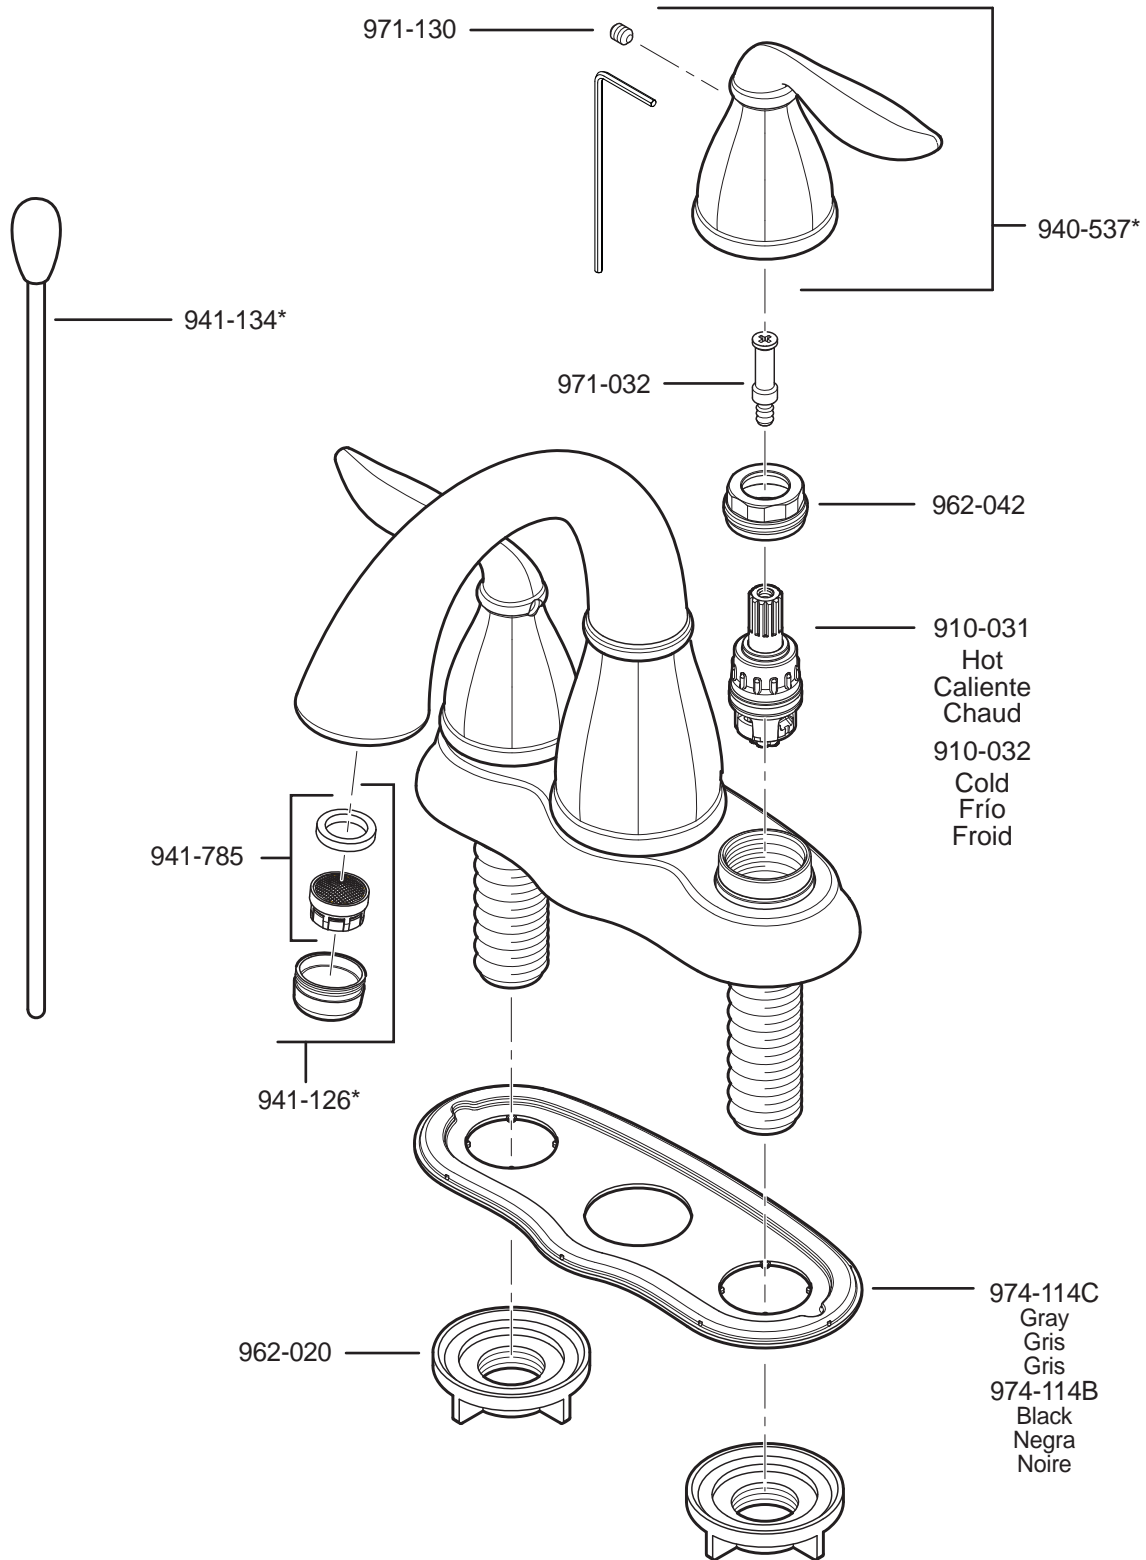

PARTS EXPLOSION

48 Series Sedona™ Collection 4" Centerset Lavatory Faucet

FINISHES * Indicates Finish

A Polished Chrome	L Satin Stainless	T Biscuit
B Black	M Almond	U Rustic Bronze
D PVD Polished Nickel	N Antique Bronze	V PVD Polished Brass
E Rustic Pewter	P Polished Brass	W White
J PVD Brushed Nickel	Q Satin Brass	Y Tuscan Bronze
G Velvet Aged Bronze	R Copper	Z Oil-Rubbed Bronze
K Satin Nickel	S Stainless Steel	