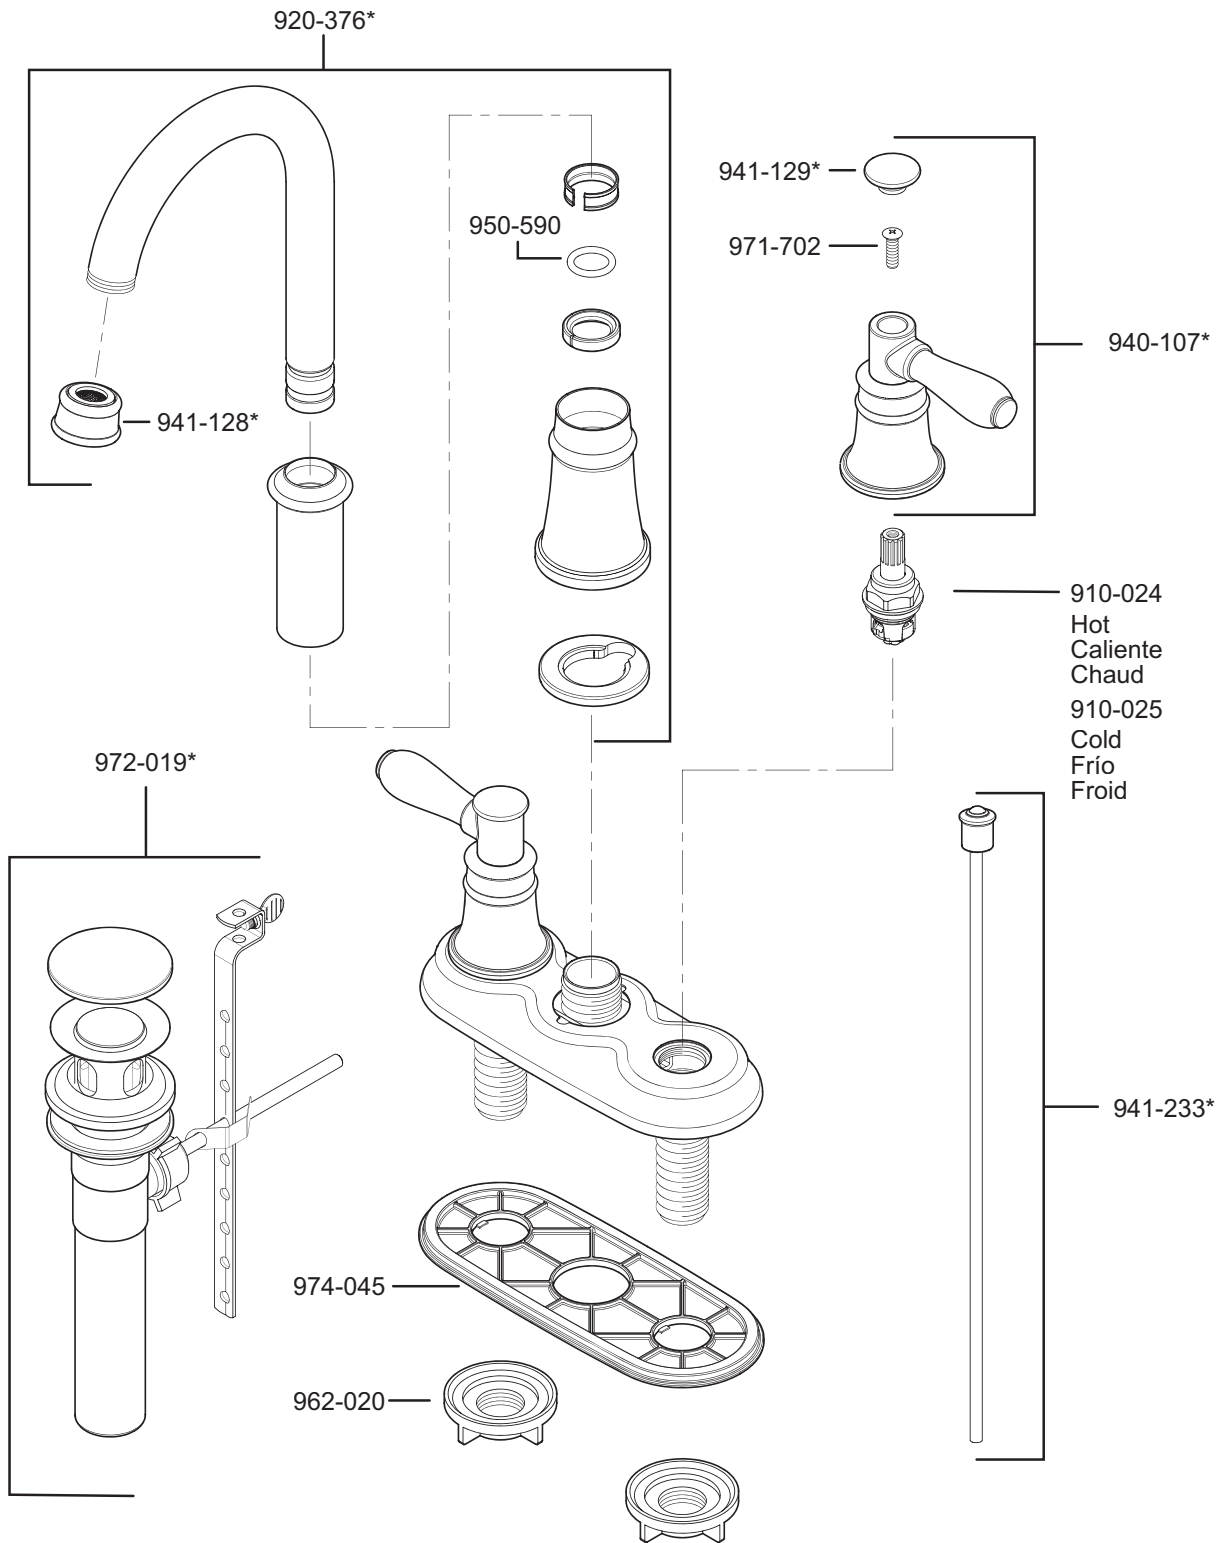

PARTS EXPLOSION

43 Series Harbor® Collection 4" Centerset Lavatory Faucet

FINISHES * Indicates Finish

A Polished Chrome	M Almond	U Rustic Bronze
B Black	N Antique Bronze	V PVD Polished Brass
E Rustic Pewter	P Polished Brass	W White
D PVD Polished Nickel	Q Satin Brass	Y Tuscan Bronze
J PVD Brushed Nickel	R Copper	Z Oil-Rubbed Bronze
K Satin Nickel	S Stainless Steel	
L Satin Stainless	T Biscuit	