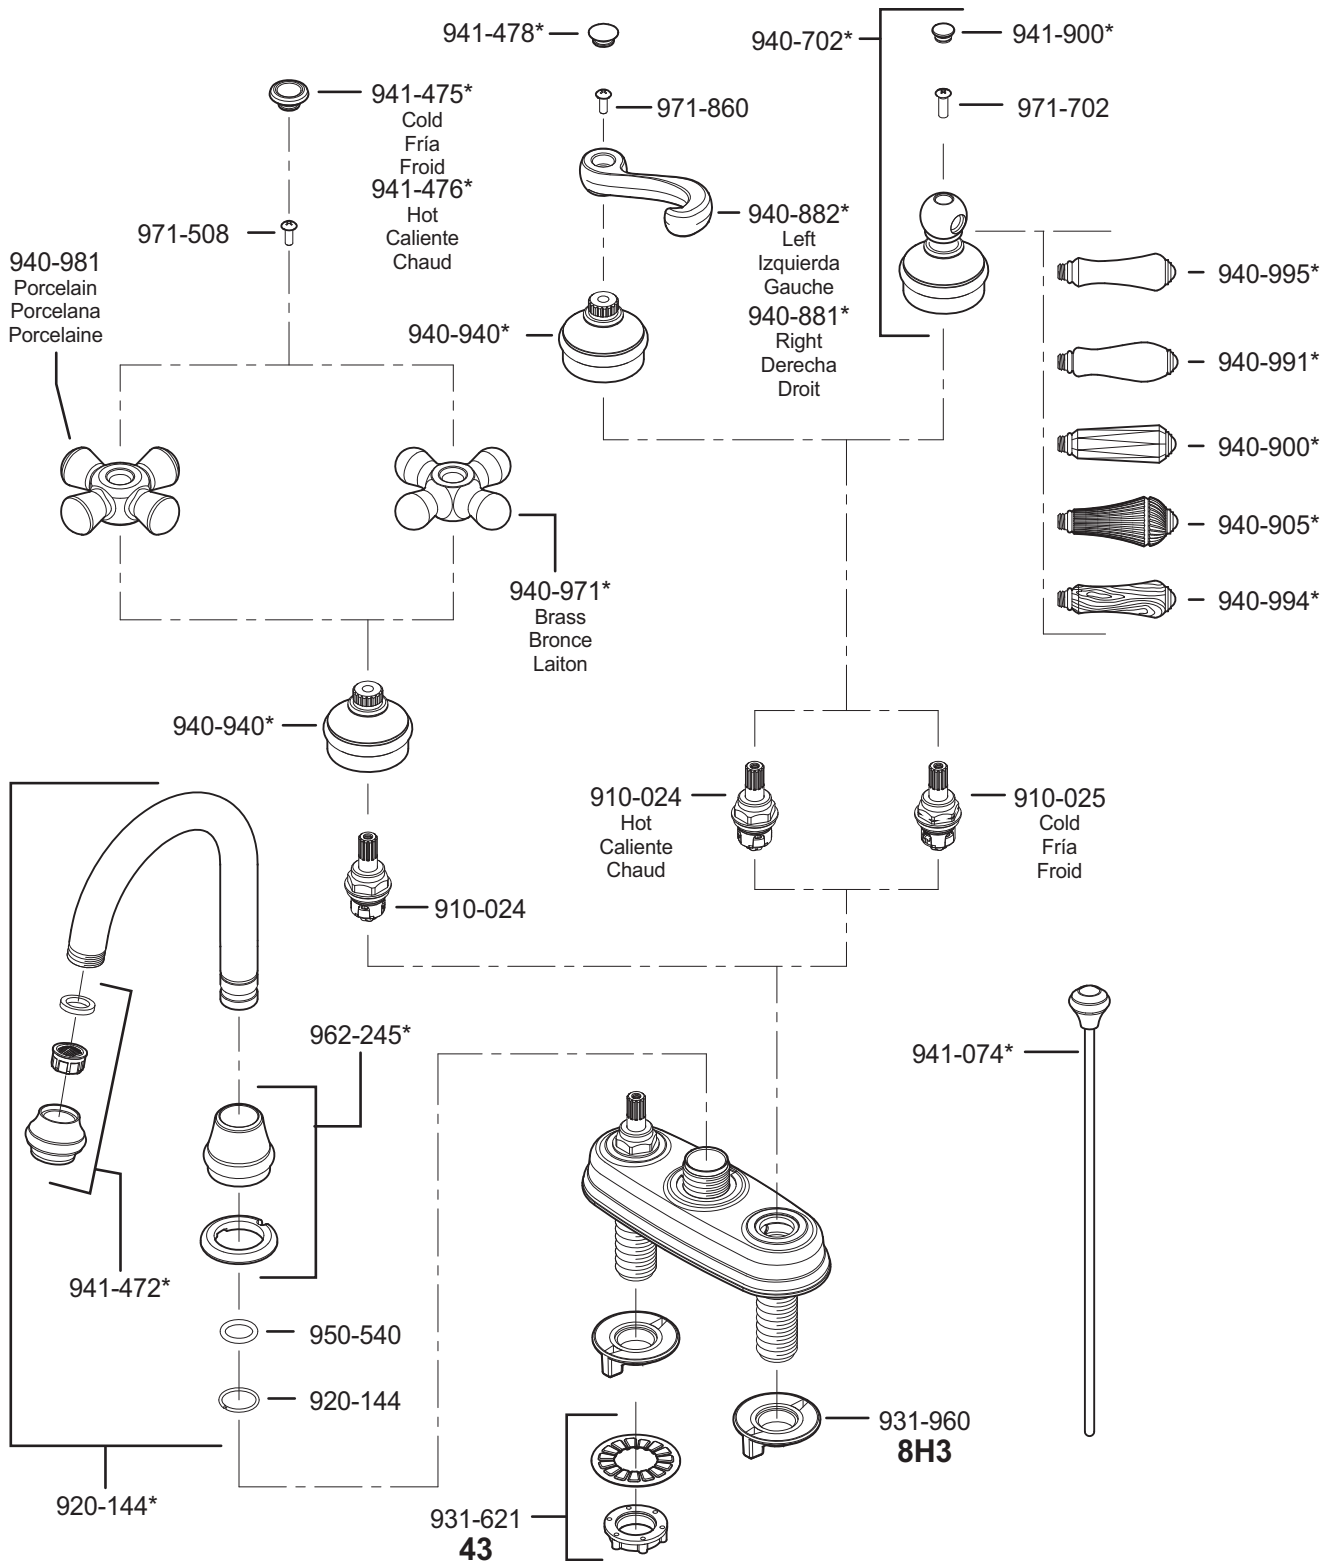

PARTS EXPLOSION

43 Series Savannah™ Collection 4" Centerset Lavatory Faucet

FINISHES * Indicates Finish

A Polished Chrome	M Almond	U Rustic Bronze
B Black	N Antique Bronze	V PVD Polished Brass
E Rustic Pewter	P Polished Brass	W White
D PVD Polished Nickel	Q Satin Brass	Y Tuscan Bronze
J PVD Brushed Nickel	R Copper	Z Oil-Rubbed Bronze
K Satin Nickel	S Stainless Steel	
L Satin Stainless	T Biscuit	

All finishes not available on all parts

1-800-PFAUCET www.pricepfister.com
19701 DaVinci, Lake Forest, CA 92610

07/15/08

Price Pfister