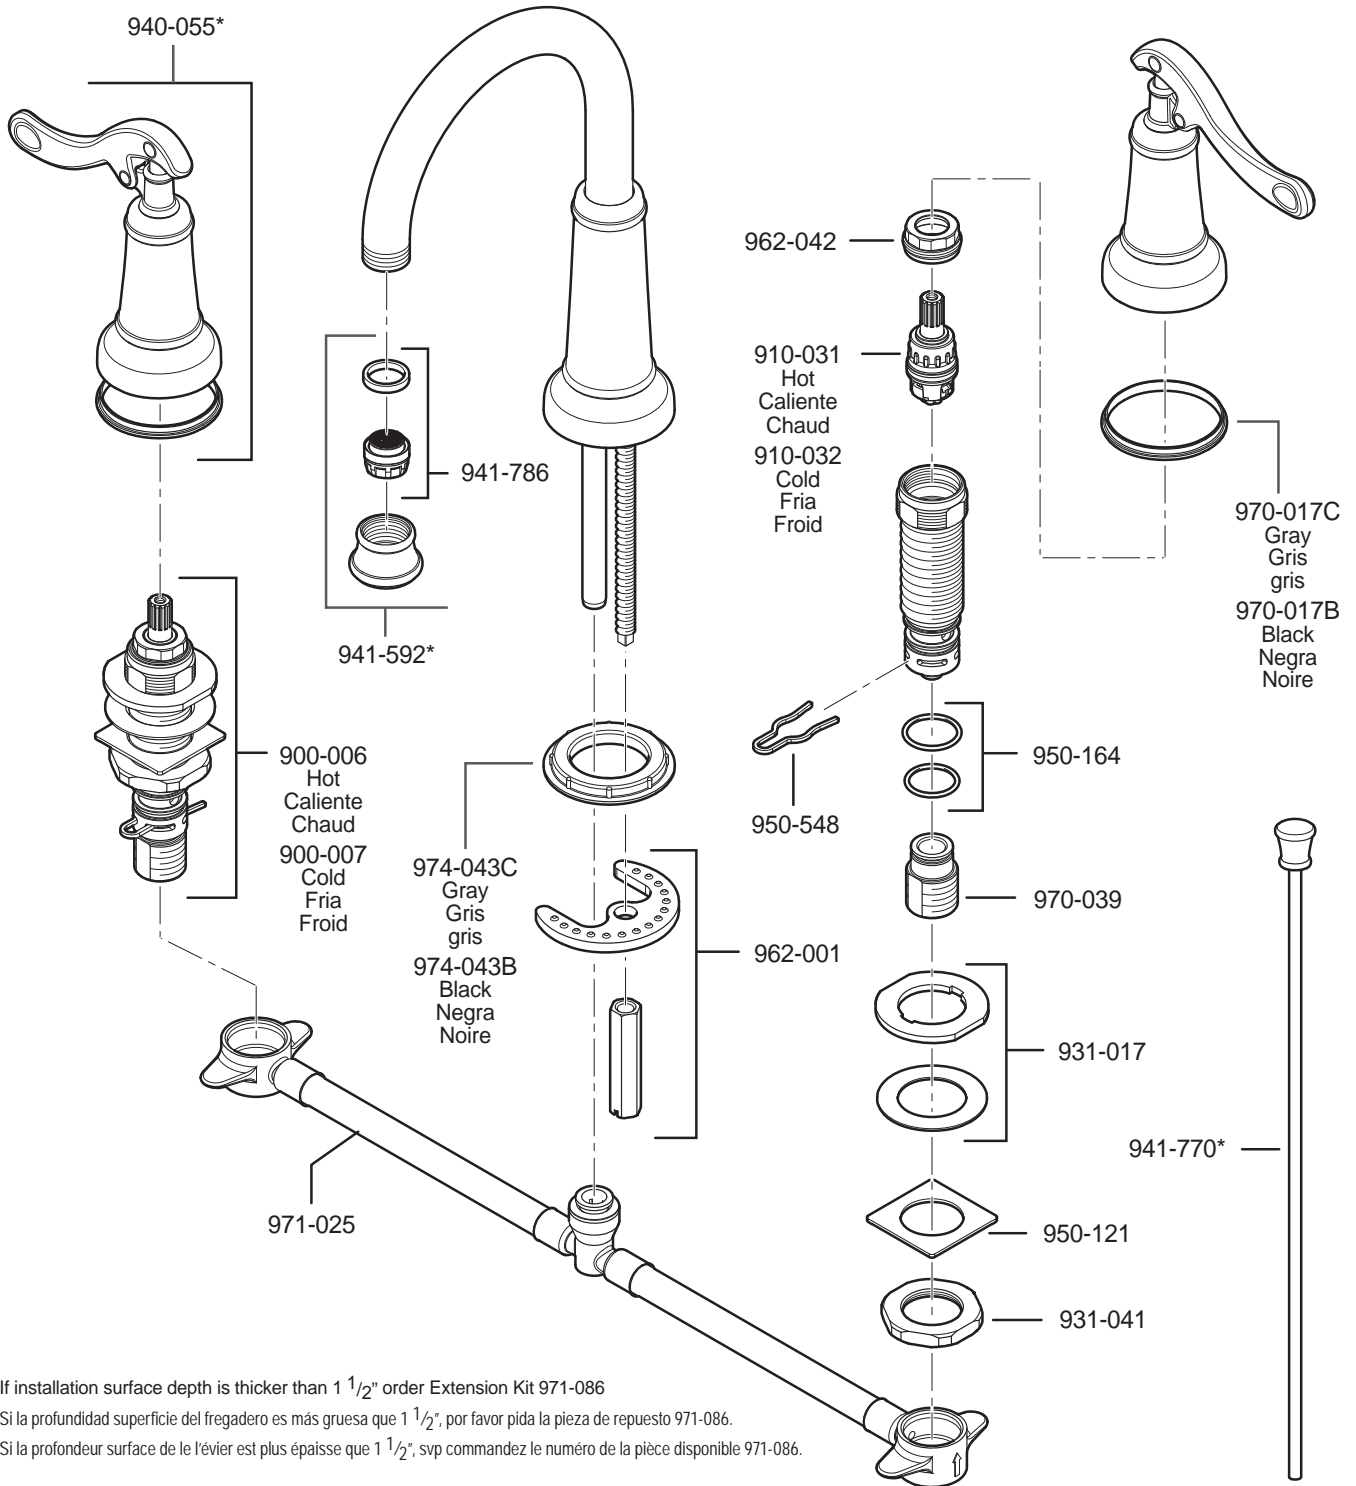

PARTS EXPLOSION

49 Series Ashfield™ 8"-15" Widespread Lavatory Faucett

If installation surface depth is thicker than 1 1/2" order Extension Kit 971-086
 Si la profundidad superficie del fregadero es más gruesa que 1 1/2", por favor pida la pieza de repuesto 971-086.
 Si la profondeur surface de le'évier est plus épaisse que 1 1/2", svp commandez le numéro de la pièce disponible 971-086.

FINISHES * Indicates Finish

| | | |
|-----------------------|-------------------|----------------------|
| A Polished Chrome | L Satin Stainless | T Biscuit |
| B Black | M Almond | U Rustic Bronze |
| D PVD Polished Nickel | N Antique Bronze | V PVD Polished Brass |
| E Rustic Pewter | P Polished Brass | W White |
| J PVD Brushed Nickel | Q Satin Brass | Y Tuscan Bronze |
| G Velvet Aged Bronze | R Copper | Z Oil-Rubbed Bronze |
| K Satin Nickel | S Stainless Steel | |