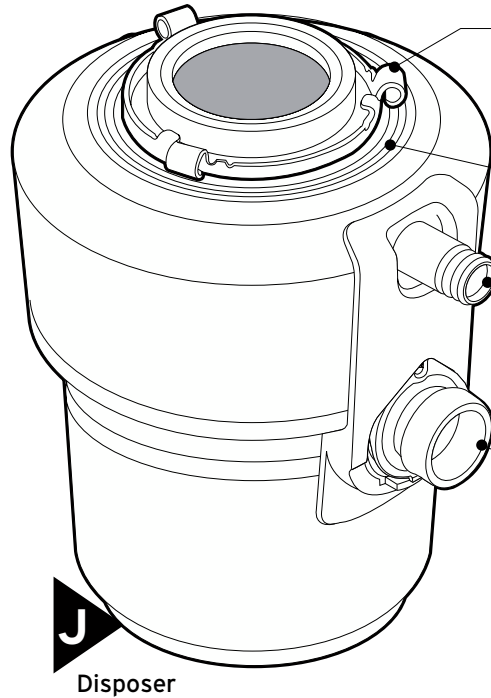

Parts Included:

Lower Mounting Ring

Anti-Vibration Mount™

Dishwasher Inlet

Anti-Vibration Tailpipe Mount™

Tools and Materials (not included)