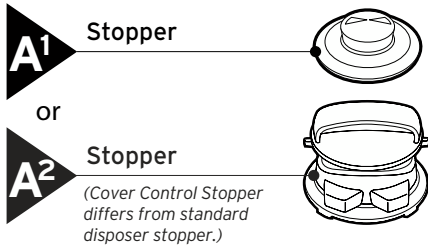

Parts Included:

Lower Mounting Ring

Anti-Vibration Mount™

Dishwasher Inlet

Anti-Vibration Tailpipe Mount™

Tools and Materials (not included)