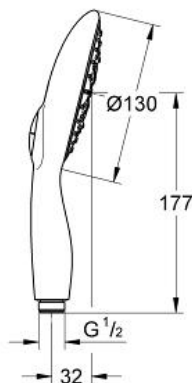

POWER&SOUL 130
 Hand shower 4+ sprays, spray
 plate night time grey
 MODEL # 27673000

Pure Freude
 an Wasser

Product Description:

POWER&SOUL 130

Hand shower 4+ sprays, spray plate night time grey

Standard Specification:

SpeedClean anti-lime system

Inner WaterGuide for a longer life
 universal mounting system, fitting all standard shower hoses
 suitable for instantaneous heater
 min. recommended pressure 1.0 bar

Color:

□ 27673000 chrome