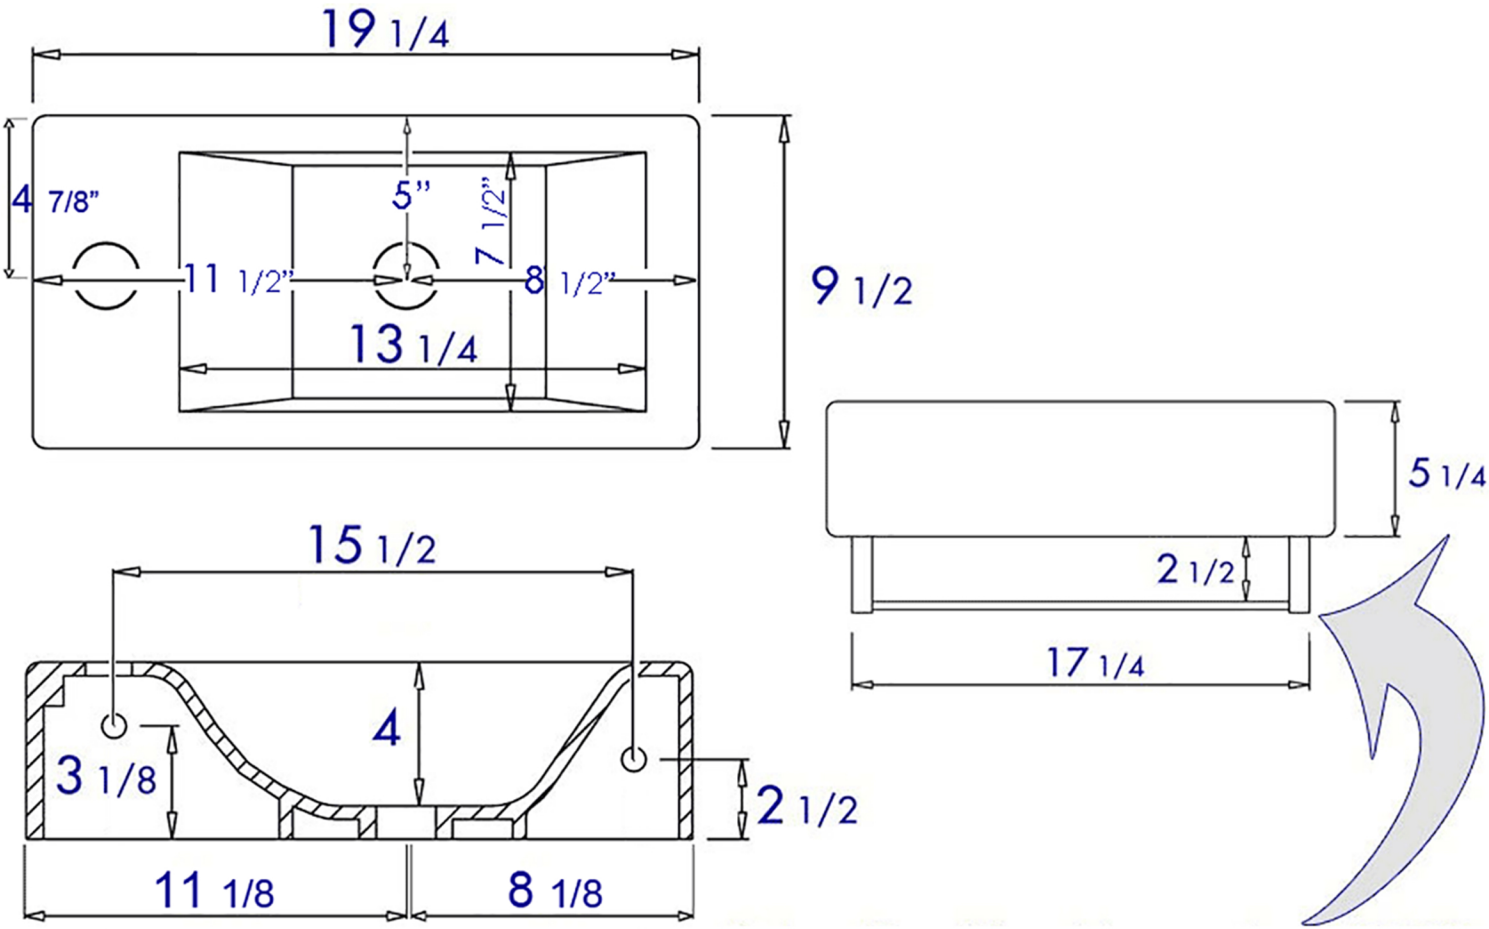

# AB108

Small White Modern Rectangular Wall Mounted Ceramic Bathroom Sink Basin

Optional Towel Bar sold separately as AB108TB

**Note:** All product dimensions are approximate and should be verified on site prior to installation.  
Visit [www.ALFIbrand.com](http://www.ALFIbrand.com) for more information.