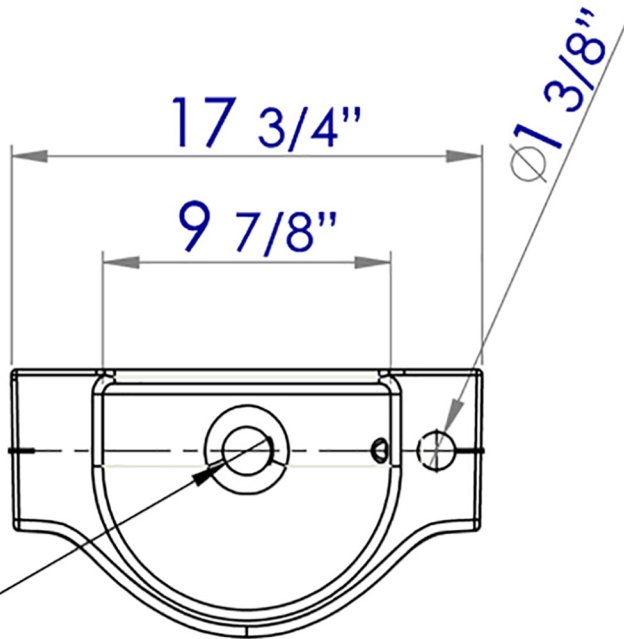

AB105

Small White Wall Mounted Ceramic Bathroom Sink Basin

Note: All product dimensions are approximate and should be verified on site prior to installation.
Visit www.ALFIbrand.com for more information.