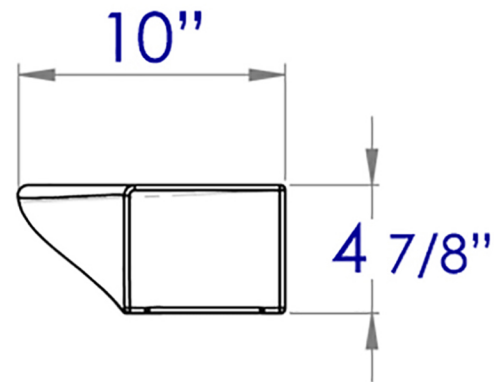

AB105

Small White Wall Mounted Ceramic Bathroom Sink Basin

Note: All product dimensions are approximate and should be verified on site prior to installation.
Visit www.ALFIbrand.com for more information.