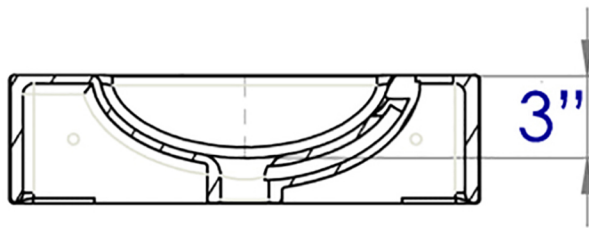

AB105

Small White Wall Mounted Ceramic Bathroom Sink Basin

Note: All product dimensions are approximate and should be verified on site prior to installation.
Visit www.ALFIbrand.com for more information.