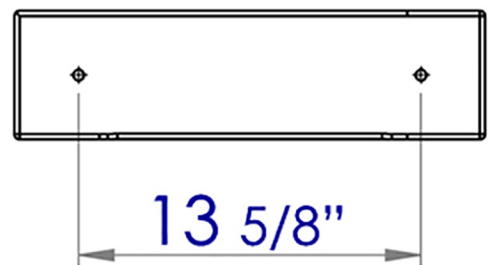

AB105

Small White Wall Mounted Ceramic Bathroom Sink Basin

Note: All product dimensions are approximate and should be verified on site prior to installation.
Visit www.ALFIbrand.com for more information.