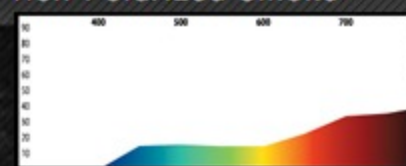

Dakura

SW116F

LENS TECH

Non-Polarized Smoke

16%
of light passes
through this lens

blocks 99.9% of UVA/UVB/UVC rays

FRAME TECH

- + Patent Protected Frame Design
- + Gloss Fire Series Nylon Frame
- + Soft TPR Temple Tips for Comfort