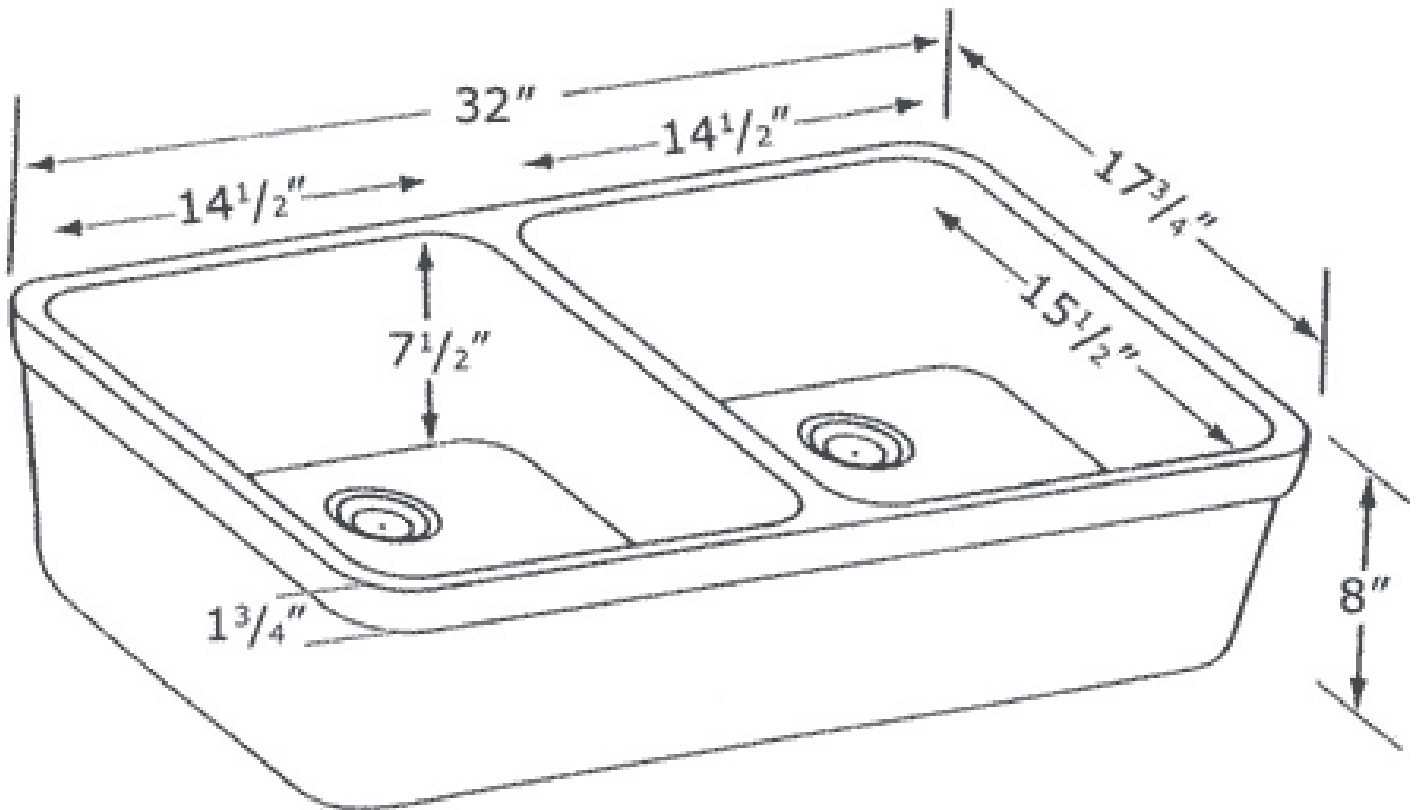

**AB512**

32" Double Bowl Fireclay Farmhouse Apron Kitchen Sink

**Note:** All product dimensions are approximate and should be verified on sight prior to installation.  
Visit [www.ALFIbrand.com](http://www.ALFIbrand.com) for more information.