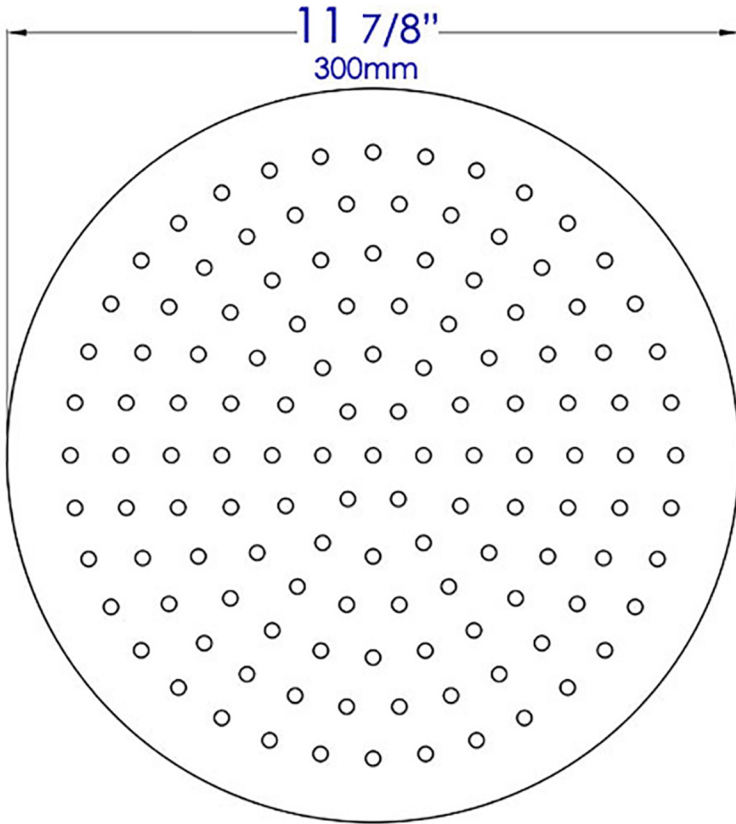

**RAIN12R**

Solid 12" Round Ultra Thin Rain Shower Head

**EAGO** USA

**Note:** All product dimensions are approximate and should be verified on site prior to installation.  
Visit [www.EAGOUSA.com](http://www.EAGOUSA.com) for more information.