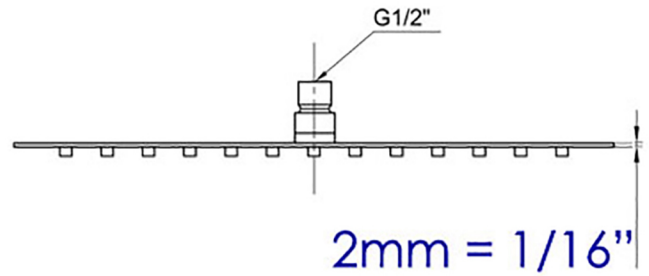

**RAIN12R**

Solid 12" Round Ultra Thin Rain Shower Head

**EAGO** USA

**Note:** All product dimensions are approximate and should be verified on site prior to installation.  
Visit [www.EAGOUSA.com](http://www.EAGOUSA.com) for more information.