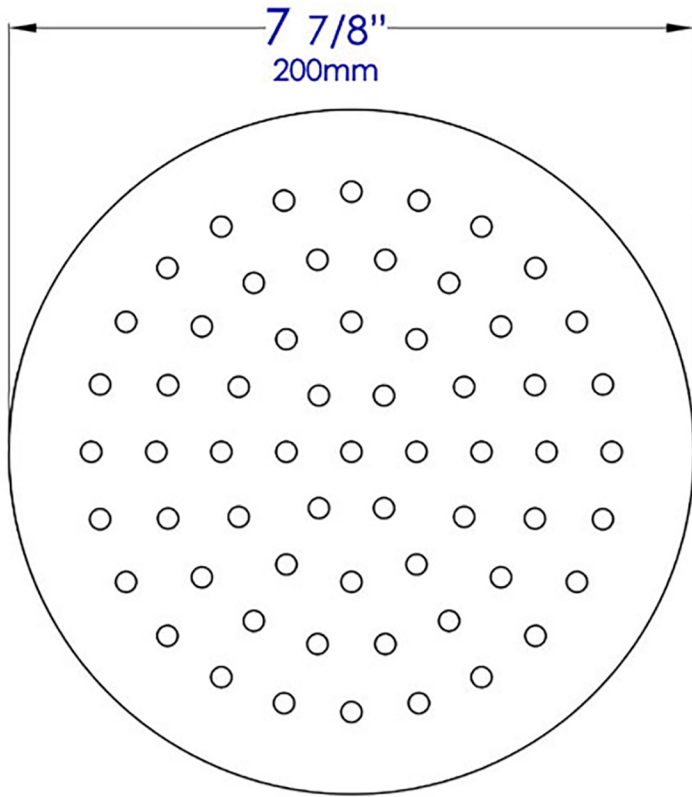

**RAIN8R**

Solid 8" Round Ultra Thin Rain Shower Head

**EAGO** USA

**Note:** All product dimensions are approximate and should be verified on site prior to installation.  
Visit [www.EAGOUSA.com](http://www.EAGOUSA.com) for more information.