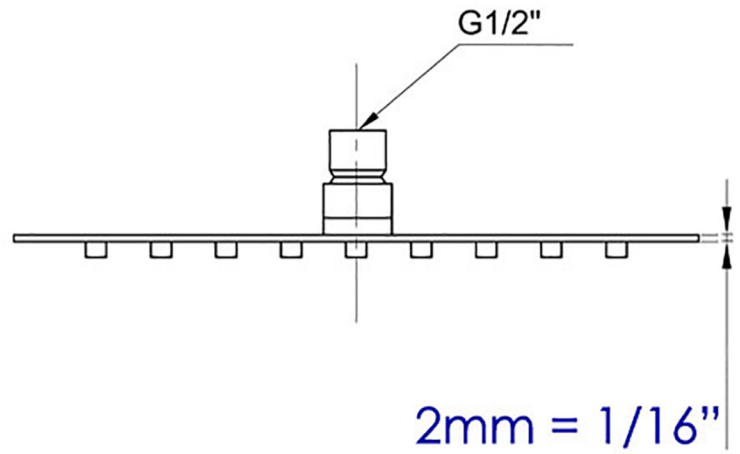

**RAIN8R**

Solid 8" Round Ultra Thin Rain Shower Head

**EAGO** USA

**Note:** All product dimensions are approximate and should be verified on site prior to installation.  
Visit [www.EAGOUSA.com](http://www.EAGOUSA.com) for more information.