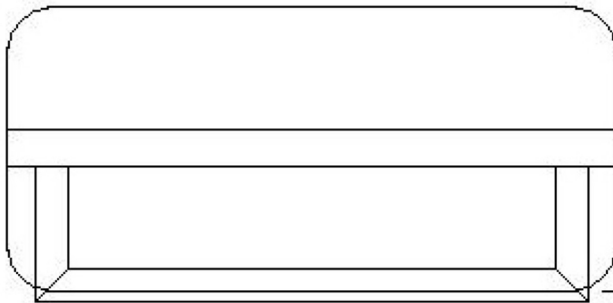

AB5510

12' Small Wooden Shelf With Chrome Towel Bar Bathroom
Accessory

11 3/4"

5 1/4"

4 3/4"

Note: All product dimensions are approximate and should be verified on site prior to installation.
Visit www.ALFIbrand.com for more information.