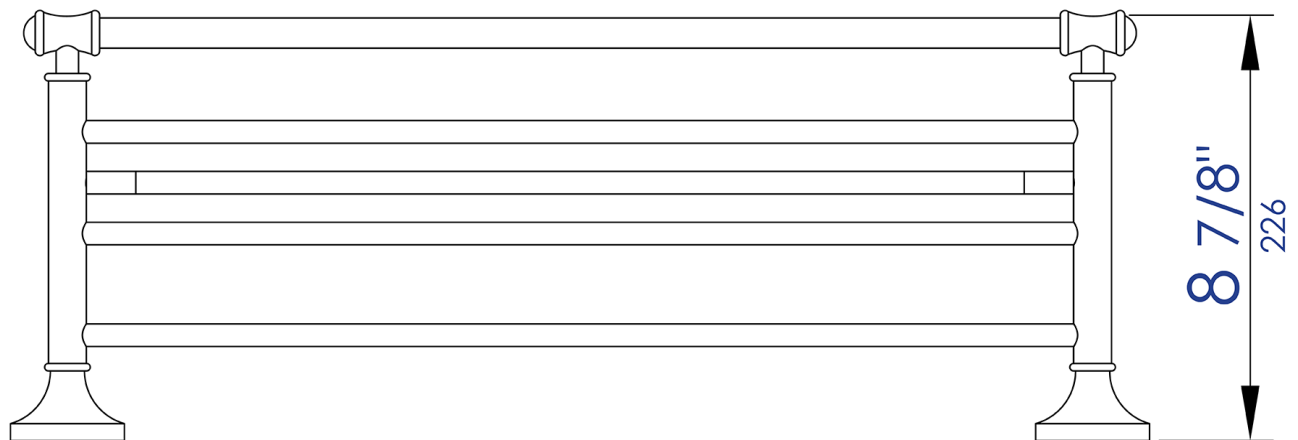

AB9583

26" Towel Bar & Shelf Bathroom Accessory

Note: All product dimensions are approximate and should be verified on site prior to installation.
Visit www.ALFIbrand.com for more information.