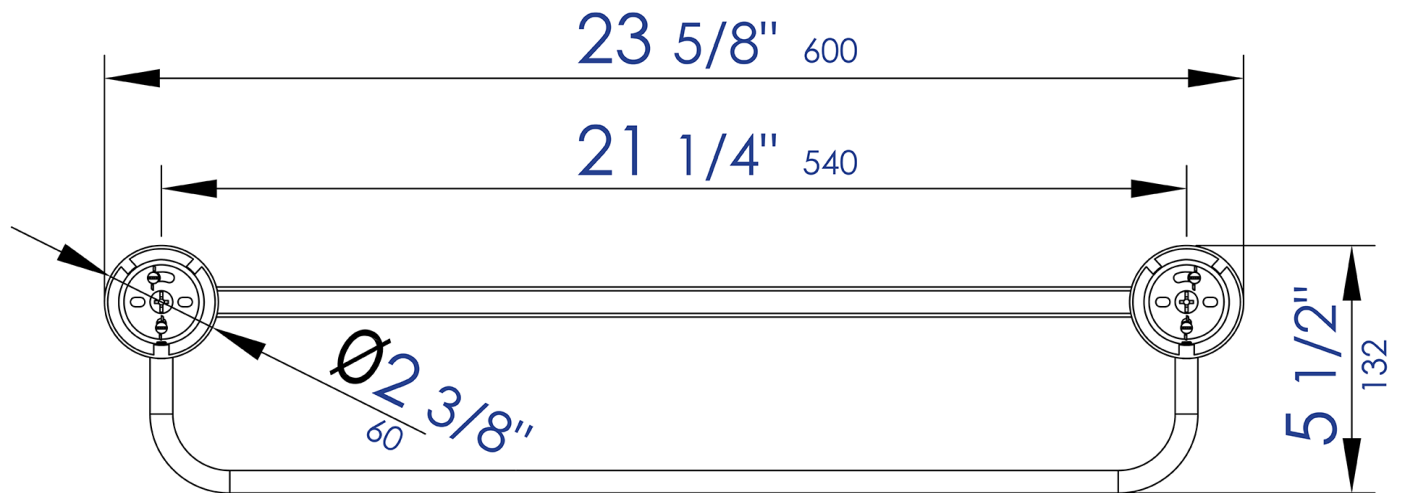

AB9583

26" Towel Bar & Shelf Bathroom Accessory

Note: All product dimensions are approximate and should be verified on site prior to installation.
Visit www.ALFIbrand.com for more information.