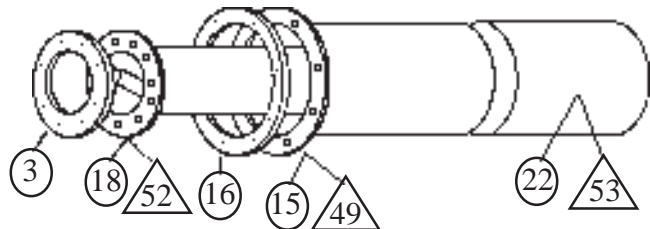

OPTIONAL VENT EXTENSIONS

- = VK1525/9-15 Vent Kit Assembly
- △ = VK1525/15-24 Vent Kit Assembly

OPTIONAL BLOWER ASSEMBLY / DVB-3

DVB3 Blower Kit
also includes:

- 43078 Cover Plate
- 43625 Blower Shield for CDV25/33