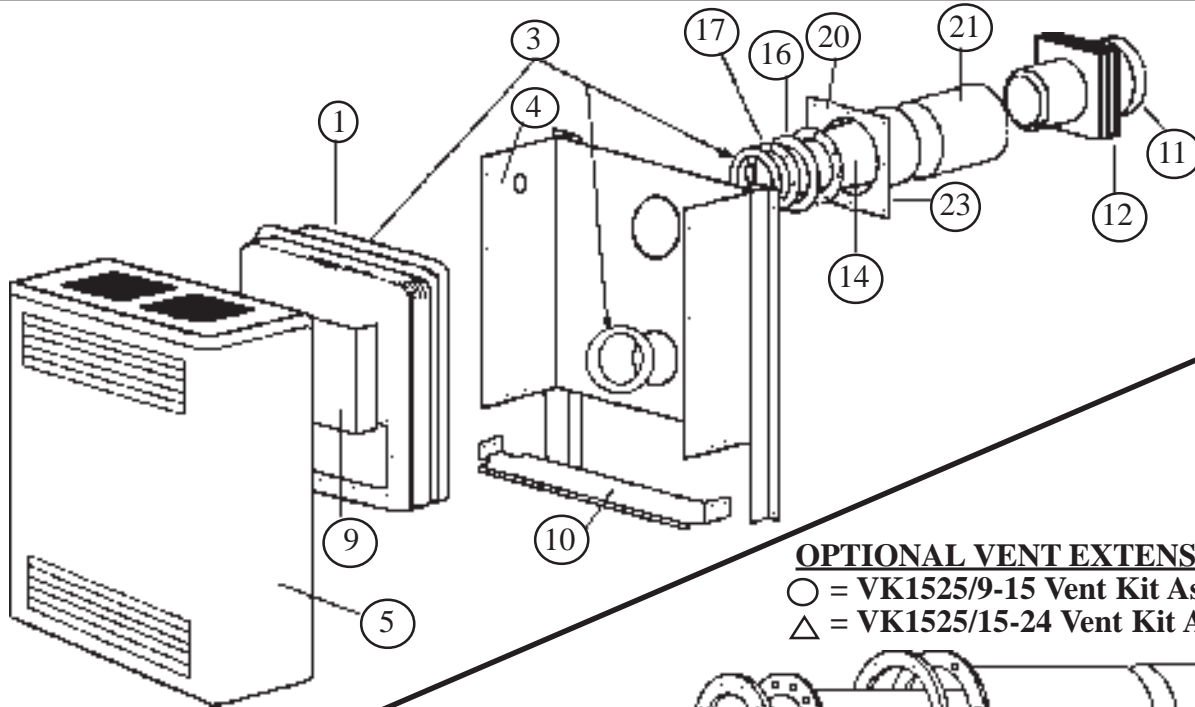

OPTIONAL VENT EXTENSIONS

- = VK1525/9-15 Vent Kit Assembly
- △ = VK1525/15-24 Vent Kit Assembly

OPTIONAL BLOWER ASSEMBLY / DVB-3

DVB3 Blower Kit
also includes:

- 43078 Cover Plate
- 43625 Blower Shield for CDV25/33