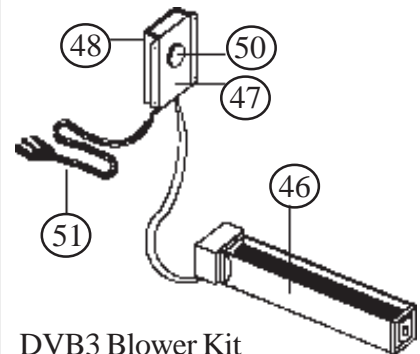

OPTIONAL VENT EXTENSIONS

- = VK1525/9-15 Vent Kit Assembly
- △ = VK1525/15-24 Vent Kit Assembly

OPTIONAL BLOWER ASSEMBLY / DVB-3

DVB3 Blower Kit
also includes:

- 43078 Cover Plate
- 43625 Blower Shield for CDV25/33