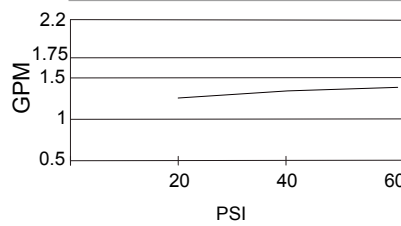

SPECIFICATIONS

LOGAN SQUARE™ TWO HANDLE WIDESPREAD LAVATORY FAUCET

Model

D304036

Description

- Ceramic disc valves
- 3 1/4" high spout, 3 3/4" spout length
- Metal lever handles
- With 50/50 pop up drain assembly
- 3 hole mount, 6" - 12" installation
- 1.5gpm (5.7L/min) maximum flow rate @60 psi

Flow Rate

Standards

NSF/ANSI 372

• NSF/ANSI 372

MEETS ASME A112.18.1M/A112.18.1

• ASME A112.18.1M/A112.18.1

Finishes Available

- Chrome
- Other: Refer to Price List for additional finish