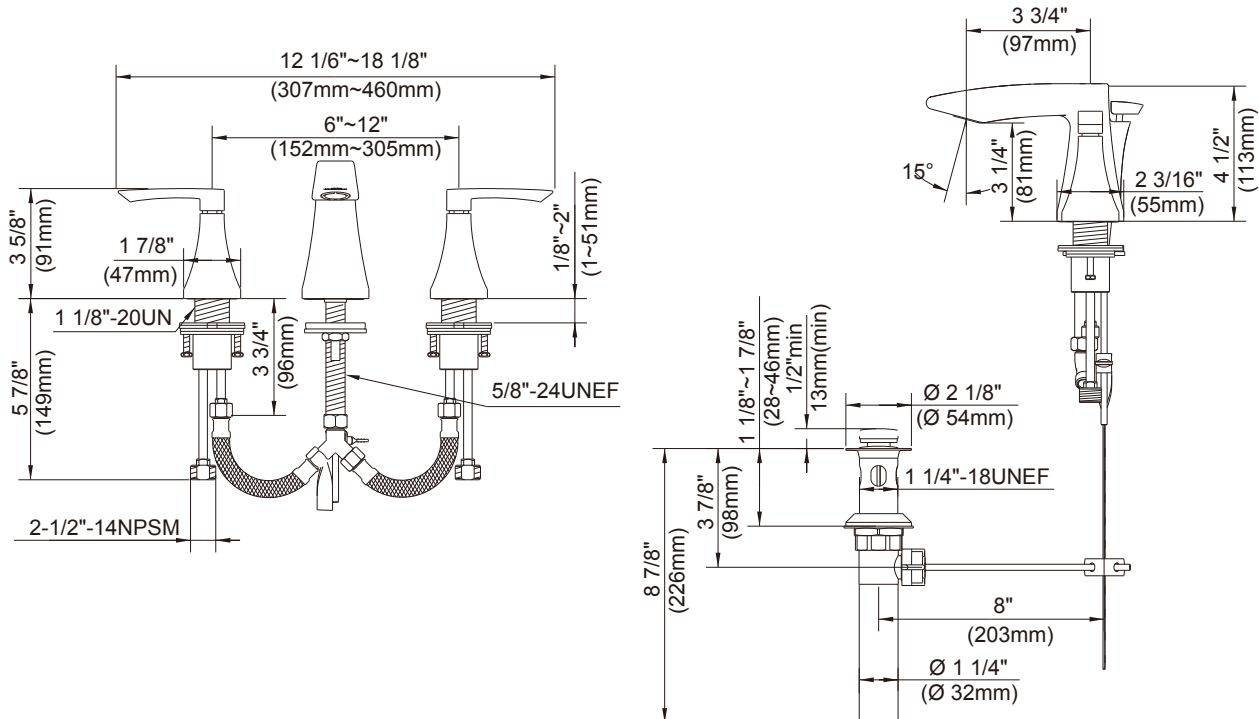

Warranty

Danze products are covered by a manufacturer's limited "lifetime" warranty for manufacturing defects.