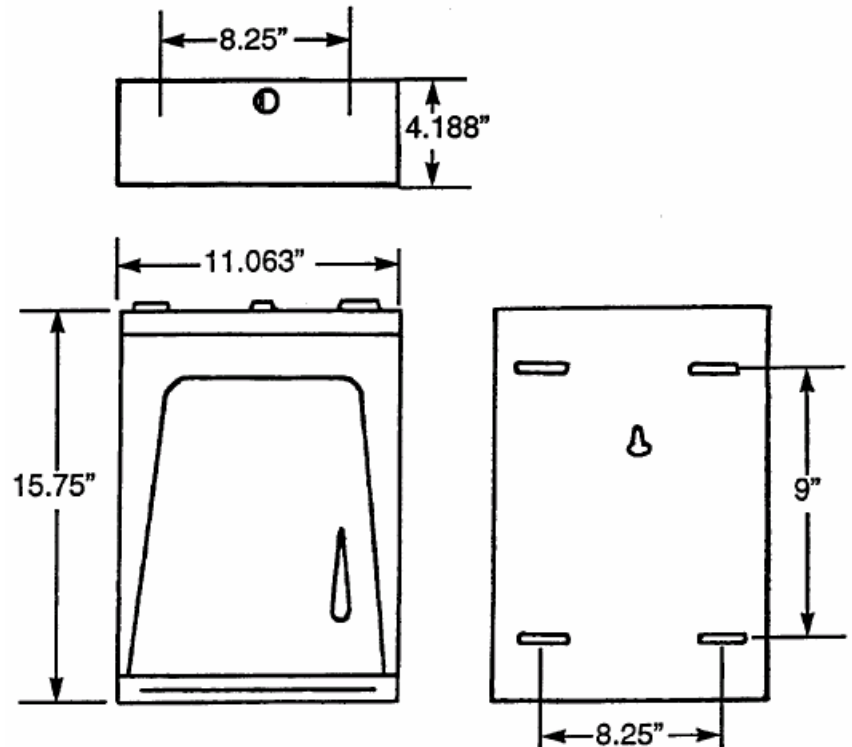

### Stock Numbers:

- q **103SS – Combo Towel Cabinet**  
Stainless Steel  
Holds 400 C-fold Sheets  
Tumbler Lock with Key  
Full Length Hinge  
Refill Indicator  
Easy Loading
- q **R103CH – Combo Towel Cabinet**  
Polished Chrome Finish  
Holds 400 C-fold Sheets  
Tumbler Lock with Key  
Full Length Hinge  
Refill Indicator  
Easy Loading

### Dimensions: