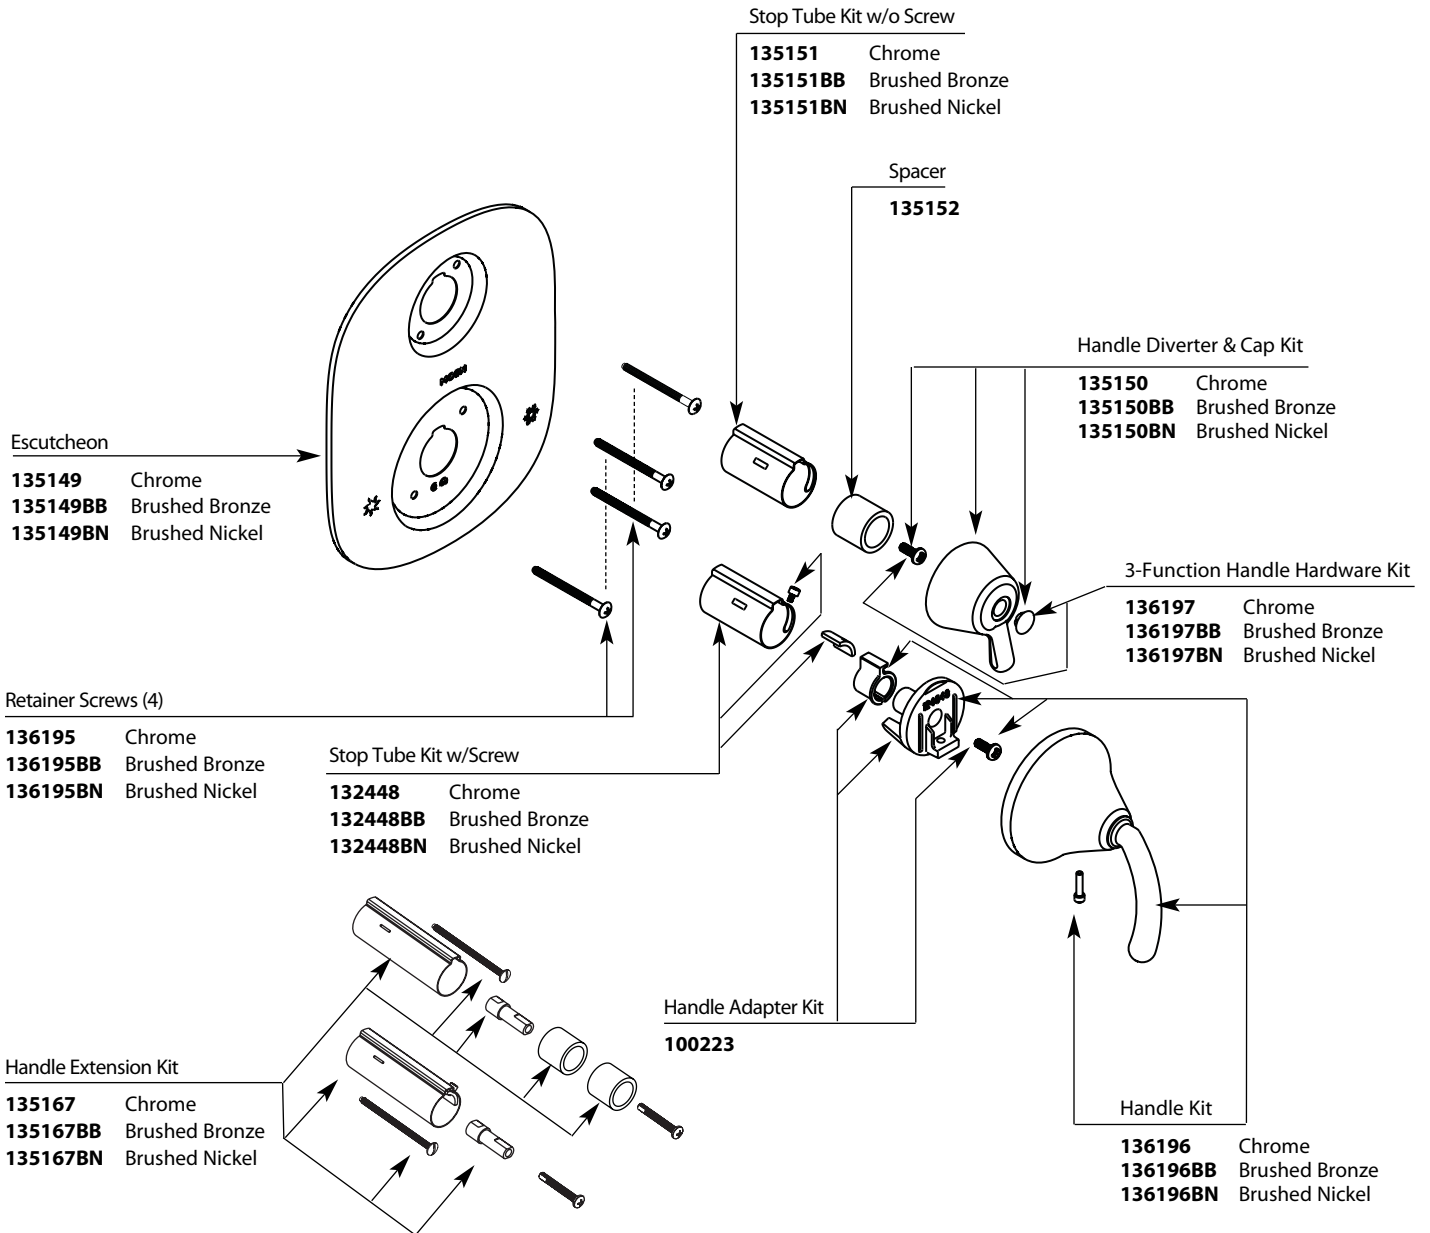

Buy it for looks. Buy it for life.®

■ Order by Part Number

Illustrated Parts

ICON™ MOENTROL®
with Built-In 3 Function Diverter Shower
Valve Trim for sku #283 Vertical Spa

MODEL	HANDLE	FINISH
T4112	Lever/Knob	Chrome
T4112BB	Lever/Knob	Brushed Bronze
T4112BN	Lever/Knob	Brushed Nickel

Buy it for looks. Buy it for life.®

Illustrated Parts

Available Finishes

Parts Finishes Chart

<p>Shower Arm</p> 	<p>10154 Chrome 10154BB Brushed Bronze 10154BN Brushed Nickel</p>
<p>Accent Kit</p> 	<p>AT2199 Chrome AT2199BB Brushed Bronze AT2199BN Brushed Nickel</p>
<p>Showerhead</p> 	<p>6312 Chrome 6312BB Brushed Bronze 6312BN Brushed Nickel</p>
<p>Body Spray</p> 	<p>A501 Chrome A501BB Brushed Bronze A501BN Brushed Nickel</p>