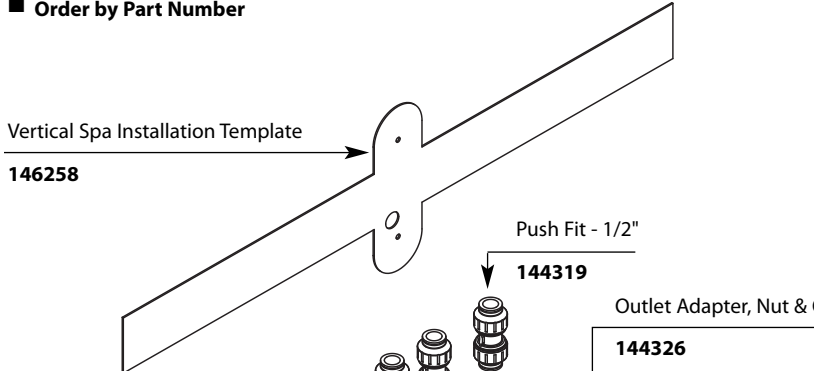

Buy it for looks. Buy it for life.®

Illustrated Parts

■ Order by Part Number

ioDIGITAL™ Thermostatic Shower Valve
MODEL
 3384

Remote Control

Remote Cradle Bracket & Hardware
 144327 (Chrome)
 144328 (Black)