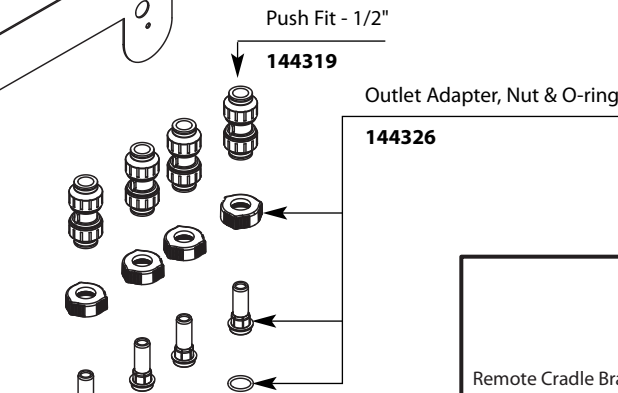

Buy it for looks. Buy it for life.®

Illustrated Parts

■ Order by Part Number

ioDIGITAL™ Thermostatic Shower Valve
MODEL
 3384

Remote Control

Remote Cradle Bracket & Hardware
 144327 (Chrome)
 144328 (Black)

Battery
 127684

Remote Control
 A340 Chrome
 A340BL Black