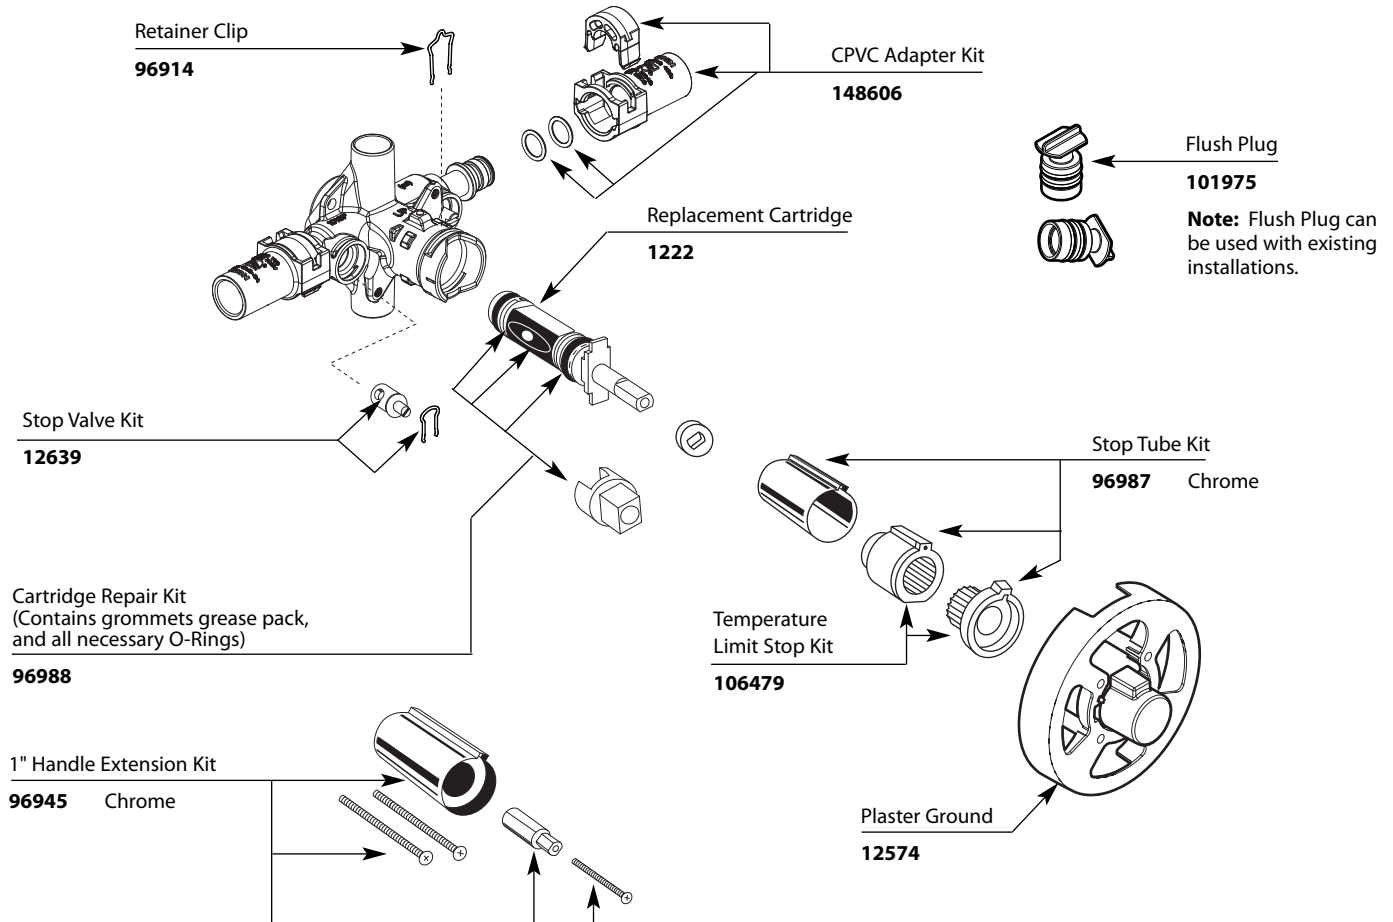

Buy it for looks. Buy it for life.®

■ Order by Part Number

Illustrated Parts

Posi-Temp® Rough-in: CPVC Version

MODEL	CONNECTION	STOPS
62330	CPVC	Yes
62340	CPVC	No
FP62340	CPVC	No

TO ORDER PARTS CALL: 1-800-BUY-MOEN
www.moen.com