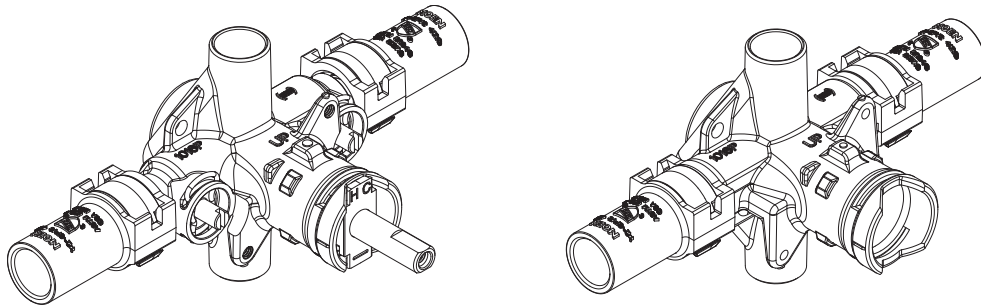

Buy it for looks. Buy it for life.®

■ Order by Part Number

Illustrated Parts

Posi-Temp® Rough-in: CPVC Version

MODEL	CONNECTION	STOPS
62330	CPVC	Yes
62340	CPVC	No
FP62340	CPVC	No

TO ORDER PARTS CALL: 1-800-BUY-MOEN
www.moen.com