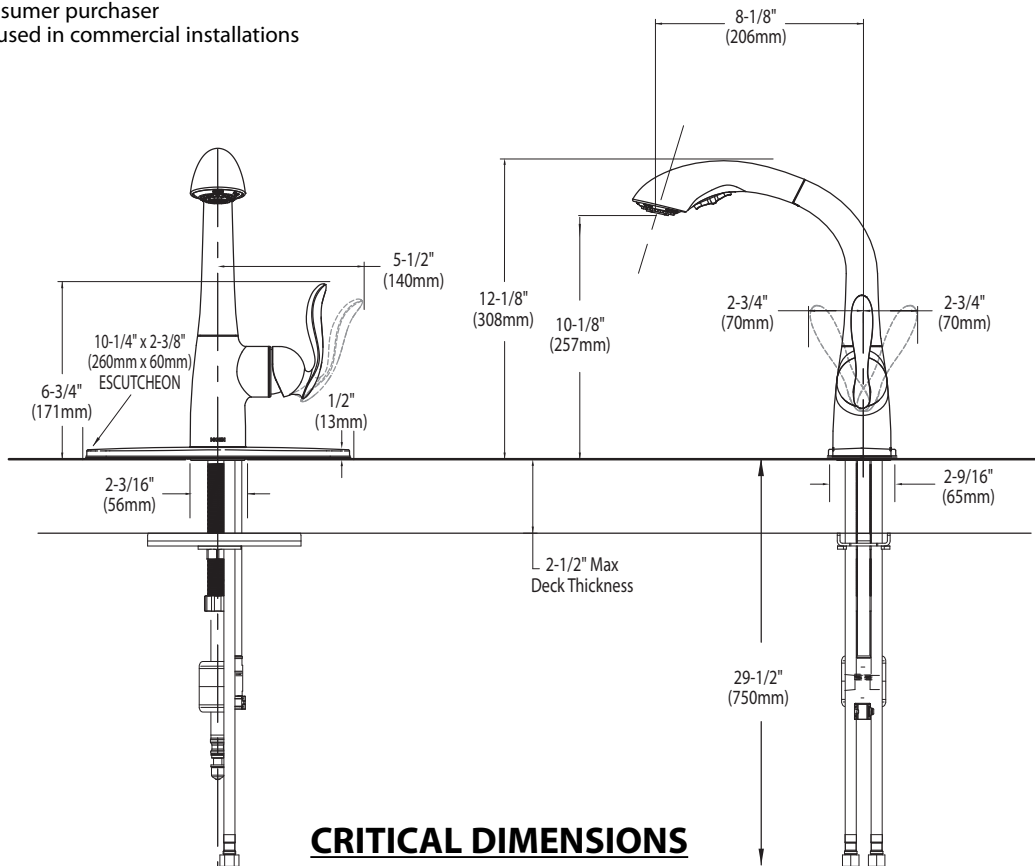

## FAUCET DESCRIPTION

- Reflex™ system offers smooth operation, easy movement and secure docking
- Metal construction with various finishes identified by suffix
- Hydrolock® quick connect installation
- Pullout spray with braided hose
- Flexible supply lines with 3/8" compression fittings
- High arc spout provides height and reach to fill or clean large pots while pull out wand provides the maneuverability for cleaning or rinsing
- 360° rotating spout provides ability to install handle on either side

## ARBOR™ Single Handle High Arc Pulldown Kitchen Faucet

Models: 7294 series

**NOTE:** THIS FAUCET IS DESIGNED TO BE INSTALLED THRU 1 OR 3 HOLES, 1-1/2" (38mm) MIN. DIA.