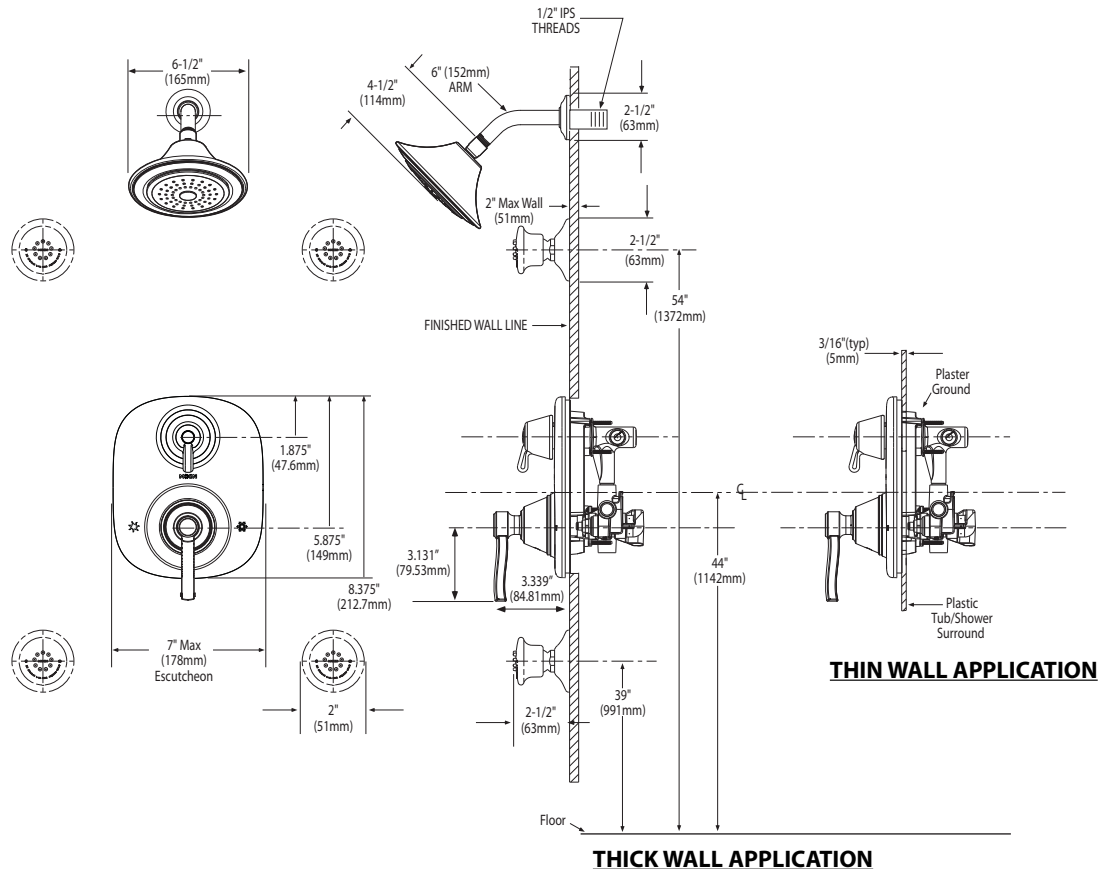

OPERATION

- Pull-on/push-off operation of temperature and volume, rotational control of transfer valve
- Temperature operates through an 180° arc of handle travel (full cold to full hot)
- Adjustable temperature limit stop to control maximum hot water temperature
- 180° rotation of transfer valve handle with stops
- Pressure balancing mechanism maintains selected discharge temperature to $\pm 3.6^{\circ}\text{F}$ ($\pm 2^{\circ}\text{C}$)

- **ADA** for lever handle

WARRANTY

- Lifetime limited warranty against leaks, drips and finish defects to the original consumer purchaser
- 5 year warranty if used in commercial installations

ROTHBURY™

Three Function Transfer Valve Spa Trim

Models: TS203 series

Valves: 3330 series
3320 series

CRITICAL DIMENSIONS

(DO NOT SCALE)