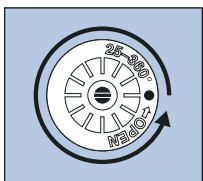

 **WaterMaster**®

10' ADJUSTABLE NOZZLE

Adjustable from 25° to 360°

Flow rate at 25 psi	
ARC	GPM
90°	0.39
180°	0.78
270°	1.17
360°	1.56

- For use with male stem spring-loaded or shrub heads
- Fully adjustable arc from 25° to 360°
- Basket filters included

PN 53482-10 Rev A

Figure A

- Turn water off.
- Remove old nozzle (if necessary).
- Place filter in stem with open end up (see Figure A).
- Screw nozzle on.

Figure B

- **Pattern Adjustment**
Turn the top of the nozzle to the desired spray pattern, 25°-360° (see Figure B).