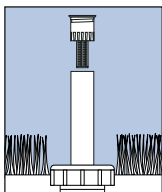

Model 53482

2 Per Package

10' ADJUSTABLE NOZZLE

Adjustable from 25° to 360°

WaterMaster 

Compatible with:
 WaterMaster® 54080 & 54081,
 Orbit® 54400 series, Orbit® Hard
 Top®, Buckner®, Champion® 2000
 series, Hunter® PS series, Irritol
 Systems® Canopy®, Nelson® 6300
 series, Weathermatic® LX series,
 and Rainbird® 1800 series.

 **WaterMaster**®

10' ADJUSTABLE NOZZLE

Adjustable from 25° to 360°

Flow rate at 25 psi	
ARC	GPM
90°	0.39
180°	0.78
270°	1.17
360°	1.56

- For use with male stem spring-loaded or shrub heads
- Fully adjustable arc from 25° to 360°
- Basket filters included

PN 53482-10 Rev A

Figure A

- Turn water off.
- Remove old nozzle (if necessary).
- Place filter in stem with open end up (see Figure A).
- Screw nozzle on.

Figure B

- **Pattern Adjustment**
Turn the top of the nozzle to the desired spray pattern, 25°-360° (see Figure B).

Distance Adjustment

The radius adjustment screw in the center of the nozzle top reduces overspray up to 25%.

Figure C

- Adjust ratchet head stem to the desired starting point (see Figure C).

NOZZLES