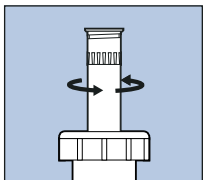

 **WaterMaster**®

10' ADJUSTABLE NOZZLE

Adjustable from 25° to 360°

Flow rate at 25 psi	
ARC	GPM
90°	0.39
180°	0.78
270°	1.17
360°	1.56

- For use with male stem spring-loaded or shrub heads
- Fully adjustable arc from 25° to 360°
- Basket filters included

PN 53482-10 Rev A

Figure A

- Turn water off.
- Remove old nozzle (if necessary).
- Place filter in stem with open end up (see Figure A).
- Screw nozzle on.

Figure B

- **Pattern Adjustment**
Turn the top of the nozzle to the desired spray pattern, 25°-360° (see Figure B).

Distance Adjustment

The radius adjustment screw in the center of the nozzle top reduces overspray up to 25%.

Figure C

- Adjust ratchet head stem to the desired starting point (see Figure C).

NOZZLES