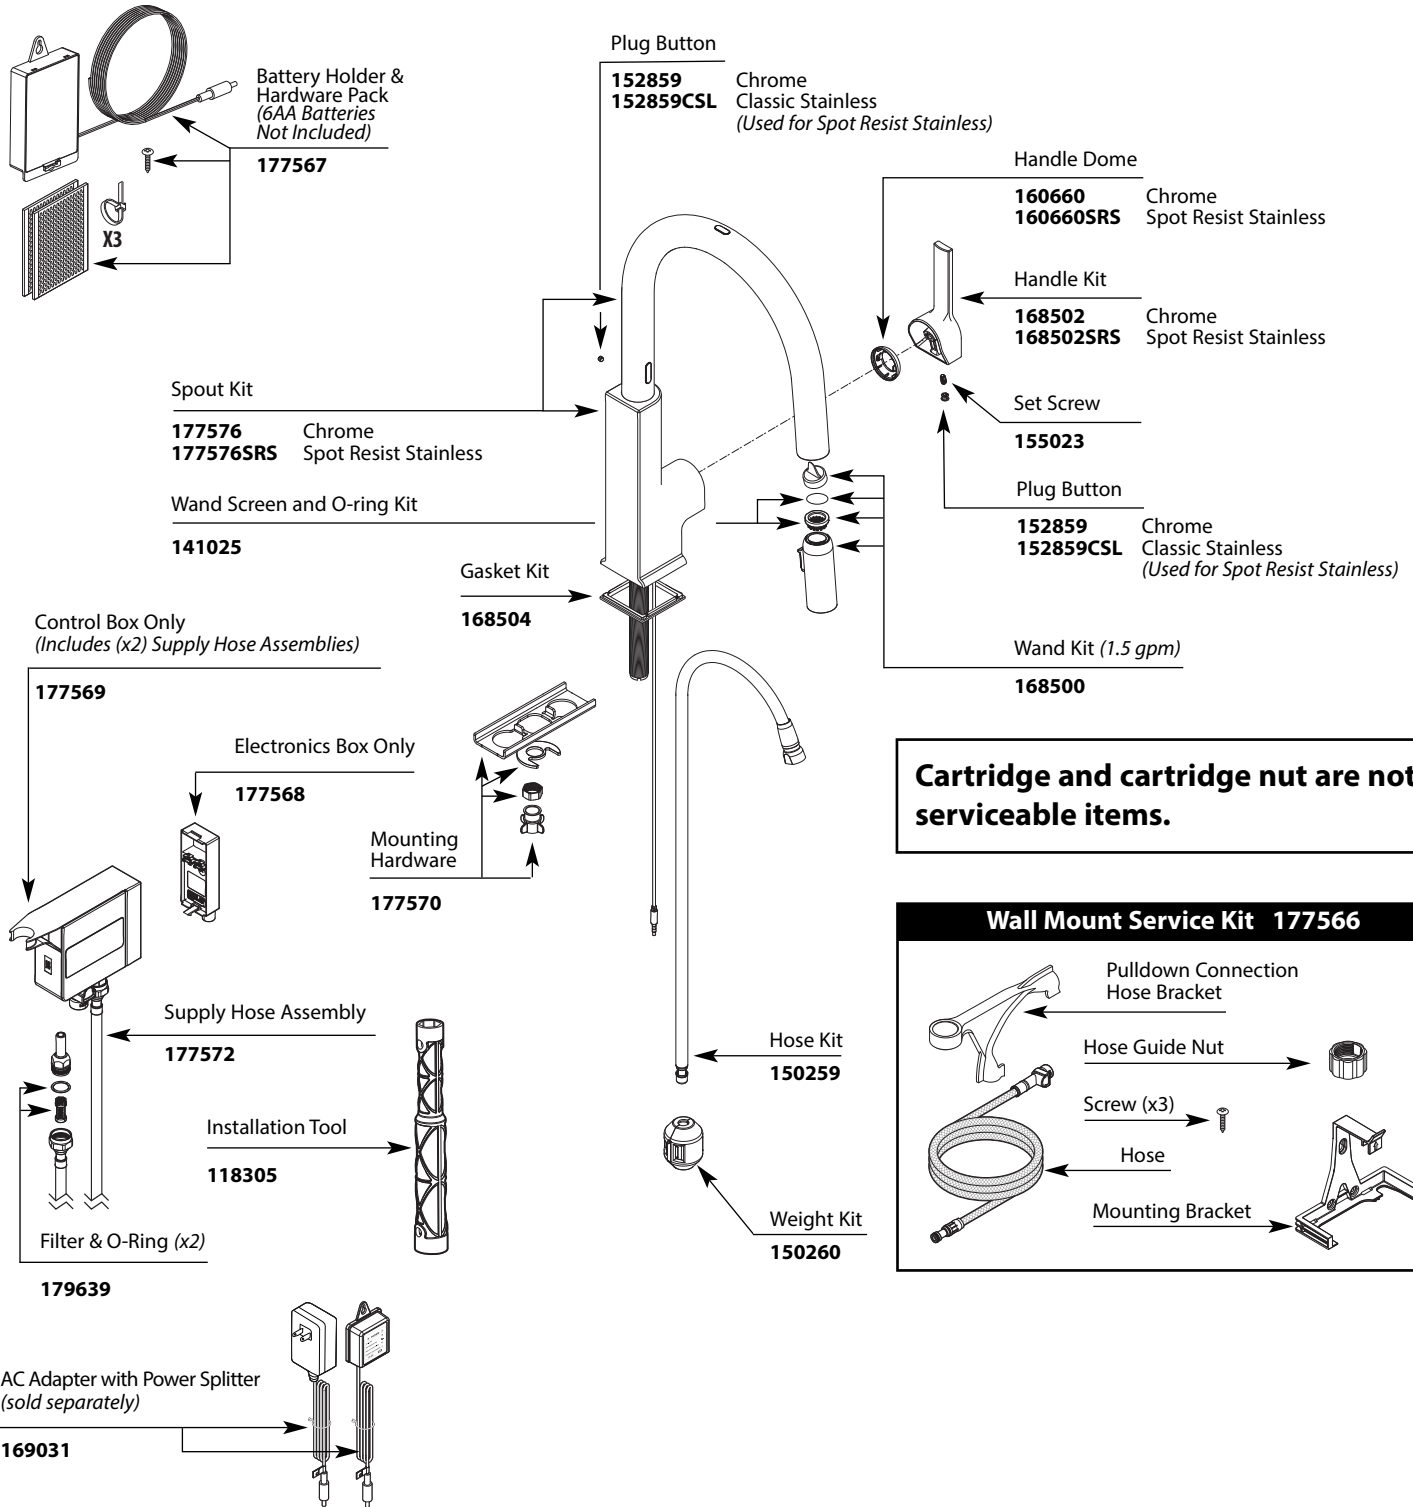

Buy it for looks. Buy it for life.®

■ Order by Part Number

Illustrated Parts

STō™ with MOTIONSENSE™ Hands-Free, Single-Handle High Arc Pulldown Kitchen Faucet

MODELS

S72308EC
S72308ESRS

FINISH

Chrome
Spot Resist Stainless

Cartridge and cartridge nut are not serviceable items.

Wall Mount Service Kit 177566

- Pulldown Connection Hose Bracket
- Hose Guide Nut
- Screw (x3)
- Hose
- Mounting Bracket