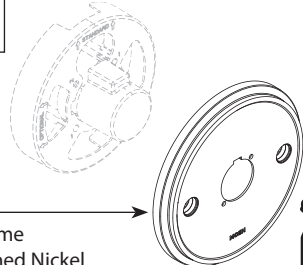

MOEN®

Illustrated Parts

■ Order by Part Number

■ Trim can be used with 62300 series or 2500 series valve

There is more than 1 version of this model. Page down to identify the version you have.

WEYMOUTH™ Single-Handle Posi-Temp® Trim			
Valve Trim Only	Shower Trim Only	Tub Shower Trim	Finish
TS3210	TS32102	TS32104	Chrome
TS3210BN	TS32102BN	TS32104BN	Brushed Nickel
TS3210ORB	TS32102ORB	TS32104ORB	Oil Rubbed Bronze
TS3210NL	TS32102NL	TS32104NL	Polished Nickel
	TS32102EP	TS32104EP	Chrome
	TS32102EPBN	TS32104EPBN	Brushed Nickel
	TS32102EPORB	TS32104EPORB	Oil Rubbed Bronze
	TS32102EPNL	TS32104EPNL	Polished Nickel
	TS32102NH	TS32104NH	Chrome
	TS32102NHBN	TS32104NHBN	Brushed Nickel
	TS32102NHORB	TS32104NHORB	Oil Rubbed Bronze
	TS32102NHNL	TS32104NHNL	Polished Nickel
	TS32102BG	TS32104BG	Brushed Gold
TS3210BG			
EP = 2.0gpm Head			
NH = No Head			

Finished Handle Cap Kit (Matching Finishes)

221672	Chrome
221672BN	Brushed Nickel
221672ORB	Oil Rubbed Bronze
221672NL	Polished Nickel
221672BG	Brushed Gold

Standoff Screws (x2)

193117

Handle Adapter

193103

Escutcheon Kit

198038	Chrome
198038BN	Brushed Nickel
198038ORB	Oil Rubbed Bronze
198038NL	Polished Nickel
198038BG	Brushed Gold

Diverter Tub Spout

S12104	Chrome
S12104BN	Brushed Nickel
S12104ORB	Oil Rubbed Bronze
S12104NL	Polished Nickel
S12104BG	Brushed Gold

Set Screw
(requires 3/32" hex key)

193102

Handle Assembly

193090	Chrome
193090BN	Brushed Nickel
193090ORB	Oil Rubbed Bronze
193090NL	Polished Nickel
193090BG	Brushed Gold

Porcelain
Hot/Cold
Handle
Cap Kit