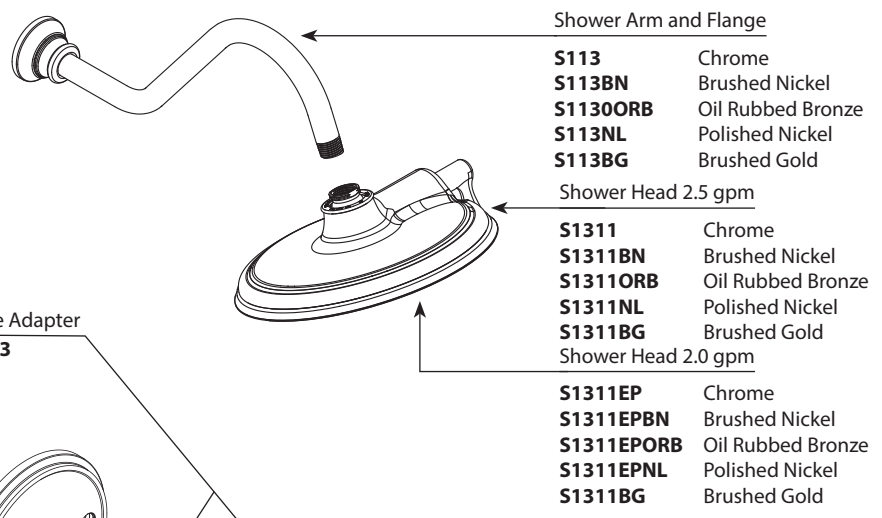

Set Screw
(requires 3/32" hex key)

193102

Handle Assembly

193090	Chrome
193090BN	Brushed Nickel
193090ORB	Oil Rubbed Bronze
193090NL	Polished Nickel
193090BG	Brushed Gold

Porcelain
Hot/Cold
Handle
Cap Kit

154285

Finished Handle Cap Kit (matching finishes)

221673	Chrome
221673BN	Brushed Nickel
221673ORB	Oil Rubbed Bronze
221673NL	Polished Nickel
221673BG	Brushed Gold

Optional Handle Extension Kit

193114

- Order by Part Number
- Trim can be used with 62300 series or 2500 series valve