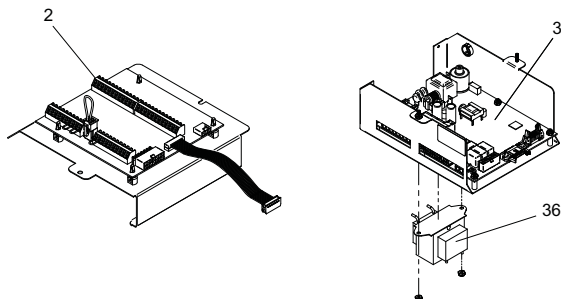

HEAT EXCHANGER 286

GAS TRAIN 81-211

GAS TRAIN 286

CONTROL PANEL

ITEM NO.	PART NO.	DESCRIPTION	MODEL
HEAT EXCHANGER ASSEMBLY			
1	HEX3076	HEAT EXCHANGER	KBN081
1	HEX3077	HEAT EXCHANGER	KBN106
1	HEX3078	HEAT EXCHANGER	KBN151
1	HEX3079	HEAT EXCHANGER	KBN211
1	HEX3080	HEAT EXCHANGER	KBN286
CONTROLS			
2	RLY20062	LOW VOLTAGE CONNECTION BOARD	ALL
3	RLY30043	INTEGRATED CONTROL PRIOR TO H10	KBN81-286
3	RLY30061	INTEGRATED CONTROL BEGINNING H10	KBN81-286
3	RLY30044	HIGH ALTITUDE INTEGRATED CONTROL PRIOR TO H10	KBN81-286
3	RLY30062	HIGH ALTITUDE INTEGRATED CONTROL BEGINNING H10	KBN81-286
4	RLY20058	USER INTERFACE CONTROL	ALL
-	LBL20135	USER INTERFACE OVERLAY	ALL
5	TST2060	INLET SENSOR	ALL
6	TST20009	OUTLET/HIGH LIMIT SENSOR	ALL
7	RLV30000	AIR VENT VALVE	ALL
8	FAN3030	FAN ASSEMBLY	KBN081 & 106
8	FAN3031	FAN ASSEMBLY	KBN151
8	FAN3032	FAN ASSEMBLY	KBN211
8	FAN3033	FAN ASSEMBLY	KBN286
9	GKT2456	GASKET/ BLOWER	KBN081, 106 & 211
9	GKT2436	GASKET/ BLOWER	KBN151 & 286
10	SWT2006	ON/OFF SWITCH	ALL
GAS VALVES			
11	VAL3205	GAS VALVE ASSEMBLY	KBN081
11	VAL3200	GAS VALVE ASSEMBLY	KBN106
11	VAL3201	GAS VALVE ASSEMBLY	KBN151
11	VAL3202	GAS VALVE ASSEMBLY	KBN211
11	VAL3203	GAS VALVE ASSEMBLY	KBN286
12	GKT2443	GAS VALVE GASKET	KBN081-286
13	MSC2233	GAS VALVE SWITCH	ALL
PILOT & BURNER ASSEMBLIES			
14	PLT3022	FLAME SENSOR W/GASKET	ALL
15	GKT2450	GASKET, FLAME SENSOR	ALL
16	PLT3021	IGNITOR W/GASKET	ALL
17	GKT2449	GASKET, IGNITOR	ALL
18	BNR30016	BURNER W/ GASKET	KBN081
18	BNR3425	BURNER W/ GASKET	KBN106
18	BNR3426	BURNER W/ GASKET	KBN151
18	BNR3427	BURNER W/ GASKET	KBN211
18	BNR3428	BURNER W/ GASKET	KBN286
19	WTR3077	GAS/AIR ARM ASSEMBLY W/GASKET	KBN081
19	WTR3081	GAS/AIR ARM ASSEMBLY W/GASKET	KBN106
19	WTR3082	GAS/AIR ARM ASSEMBLY W/GASKET	KBN151
19	WTR3078	GAS/AIR ARM ASSEMBLY W/GASKET	KB211/286
20	GKT2454	GASKET - GAS / AIR ARM ASSEMBLY	ALL
21	GKT2451	GASKET, BURNER	ALL
22	WTR3080	HEAT EXCHANGER ACCESS DOOR KIT	ALL
23	HLC20005	HEX DOOR TEMP SWITCH BEGINNING SN# F14	KBN286
MISCELLANEOUS			
24	MSC3180	SIGHT GLASS	ALL
25	GKT2453	GASKET/ SIGHT GLASS	ALL
26	FIB2168	BURNER PLATE, INSULATION, DOOR	ALL
27	FIB2167	DIVIDER PLATE, INSULATION BAFFLE	ALL
28	GKT2455	GASKET DOOR RUBBER	ALL
29	MSC3181	AIR INLET KIT	KBN081-106
29	MSC3182	AIR INLET KIT	KBN151
29	MSC3183	AIR INLET KIT	KBN211
29	MSC3184	AIR INLET KIT	KBN286
30	MSC2177	DISPLAY BEZEL	ALL
31	BLT2104	LEVELING LEG	ALL
32	MSC2514	HIGH VOLTAGE CONNECTION BOARD	ALL
33	PRS20000	PRESSURE SWITCH	KBN081
33	PRS20001	PRESSURE SWITCH	KBN106, 151 & 286