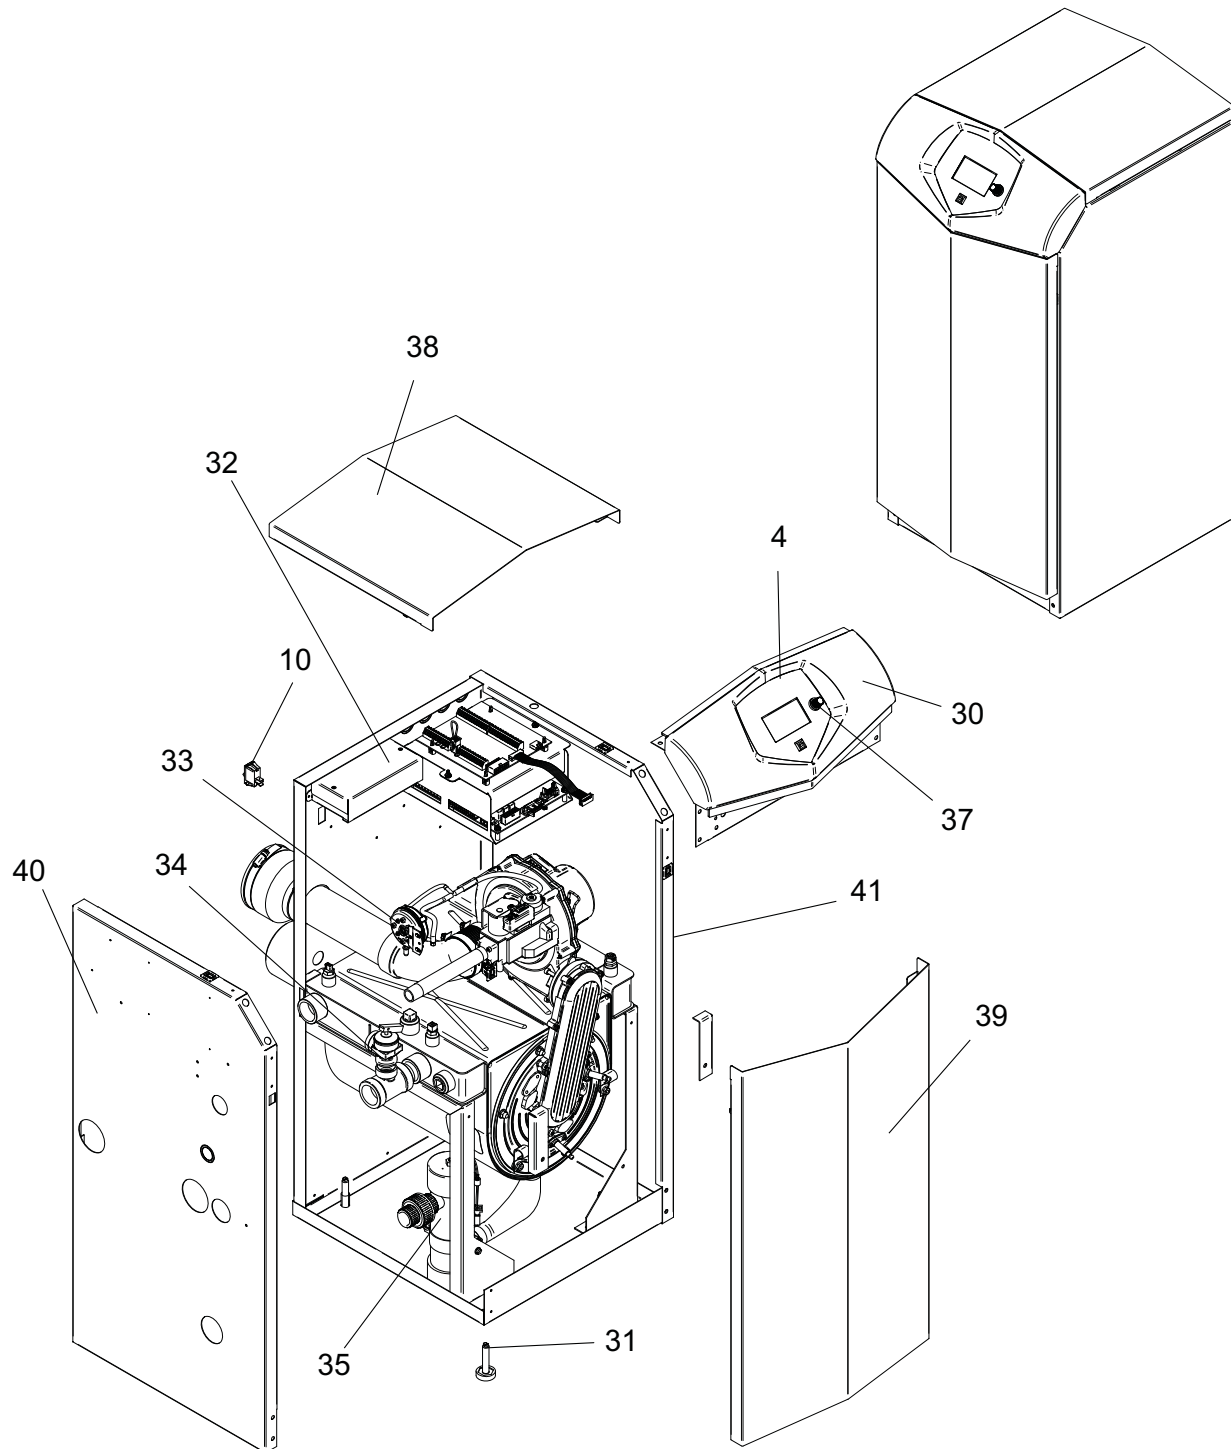

Replacement Parts List

Knight Heating Boilers KB 81 thru 286