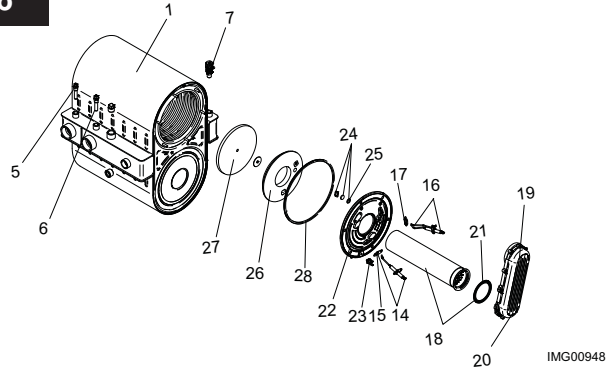

HEAT EXCHANGER 286

GAS TRAIN 81-211

GAS TRAIN 286

CONTROL PANEL

ITEM NO.	PART NO.	DESCRIPTION	MODEL
HEAT EXCHANGER ASSEMBLY			
1	HEX3076	HEAT EXCHANGER	KBN081
1	HEX3077	HEAT EXCHANGER	KBN106
1	HEX3078	HEAT EXCHANGER	KBN151
1	HEX3079	HEAT EXCHANGER	KBN211
1	HEX3080	HEAT EXCHANGER	KBN286
CONTROLS			
2	RLY20062	LOW VOLTAGE CONNECTION BOARD	ALL
3	RLY30043	INTEGRATED CONTROL PRIOR TO H10	KBN81-286
3	RLY30061	INTEGRATED CONTROL BEGINNING H10	KBN81-286
3	RLY30044	HIGH ALTITUDE INTEGRATED CONTROL PRIOR TO H10	KBN81-286
3	RLY30062	HIGH ALTITUDE INTEGRATED CONTROL BEGINNING H10	KBN81-286
4	RLY20058	USER INTERFACE CONTROL	ALL
-	LBL20135	USER INTERFACE OVERLAY	ALL
5	TST2060	INLET SENSOR	ALL
6	TST20009	OUTLET/HIGH LIMIT SENSOR	ALL
7	RLV30000	AIR VENT VALVE	ALL
8	FAN3030	FAN ASSEMBLY	KBN081 & 106
8	FAN3031	FAN ASSEMBLY	KBN151
8	FAN3032	FAN ASSEMBLY	KBN211
8	FAN3033	FAN ASSEMBLY	KBN286
9	GKT2456	GASKET/ BLOWER	KBN081, 106 & 211
9	GKT2436	GASKET/ BLOWER	KBN151 & 286
10	SWT2006	ON/OFF SWITCH	ALL
GAS VALVES			
11	VAL3205	GAS VALVE ASSEMBLY	KBN081
11	VAL3200	GAS VALVE ASSEMBLY	KBN106
11	VAL3201	GAS VALVE ASSEMBLY	KBN151
11	VAL3202	GAS VALVE ASSEMBLY	KBN211
11	VAL3203	GAS VALVE ASSEMBLY	KBN286
12	GKT2443	GAS VALVE GASKET	KBN081-286
13	MSC2233	GAS VALVE SWITCH	ALL
PILOT & BURNER ASSEMBLIES			
14	PLT3022	FLAME SENSOR W/GASKET	ALL
15	GKT2450	GASKET, FLAME SENSOR	ALL
16	PLT3021	IGNITOR W/GASKET	ALL
17	GKT2449	GASKET, IGNITOR	ALL
18	BNR30016	BURNER W/ GASKET	KBN081
18	BNR3425	BURNER W/ GASKET	KBN106
18	BNR3426	BURNER W/ GASKET	KBN151
18	BNR3427	BURNER W/ GASKET	KBN211
18	BNR3428	BURNER W/ GASKET	KBN286
19	WTR3077	GAS/AIR ARM ASSEMBLY W/GASKET	KBN081
19	WTR3081	GAS/AIR ARM ASSEMBLY W/GASKET	KBN106
19	WTR3082	GAS/AIR ARM ASSEMBLY W/GASKET	KBN151
19	WTR3078	GAS/AIR ARM ASSEMBLY W/GASKET	KB211/286
20	GKT2454	GASKET - GAS / AIR ARM ASSEMBLY	ALL
21	GKT2451	GASKET, BURNER	ALL
22	WTR3080	HEAT EXCHANGER ACCESS DOOR KIT	ALL
23	HLC20005	HEX DOOR TEMP SWITCH BEGINNING SN# F14	KBN286
MISCELLANEOUS			
24	MSC3180	SIGHT GLASS	ALL
25	GKT2453	GASKET/ SIGHT GLASS	ALL
26	FIB2168	BURNER PLATE, INSULATION, DOOR	ALL
27	FIB2167	DIVIDER PLATE, INSULATION BAFFLE	ALL
28	GKT2455	GASKET DOOR RUBBER	ALL
29	MSC3181	AIR INLET KIT	KBN081-106
29	MSC3182	AIR INLET KIT	KBN151
29	MSC3183	AIR INLET KIT	KBN211
29	MSC3184	AIR INLET KIT	KBN286
30	MSC2177	DISPLAY BEZEL	ALL
31	BLT2104	LEVELING LEG	ALL
32	MSC2514	HIGH VOLTAGE CONNECTION BOARD	ALL
33	PRS20000	PRESSURE SWITCH	KBN081
33	PRS20001	PRESSURE SWITCH	KBN106, 151 & 286