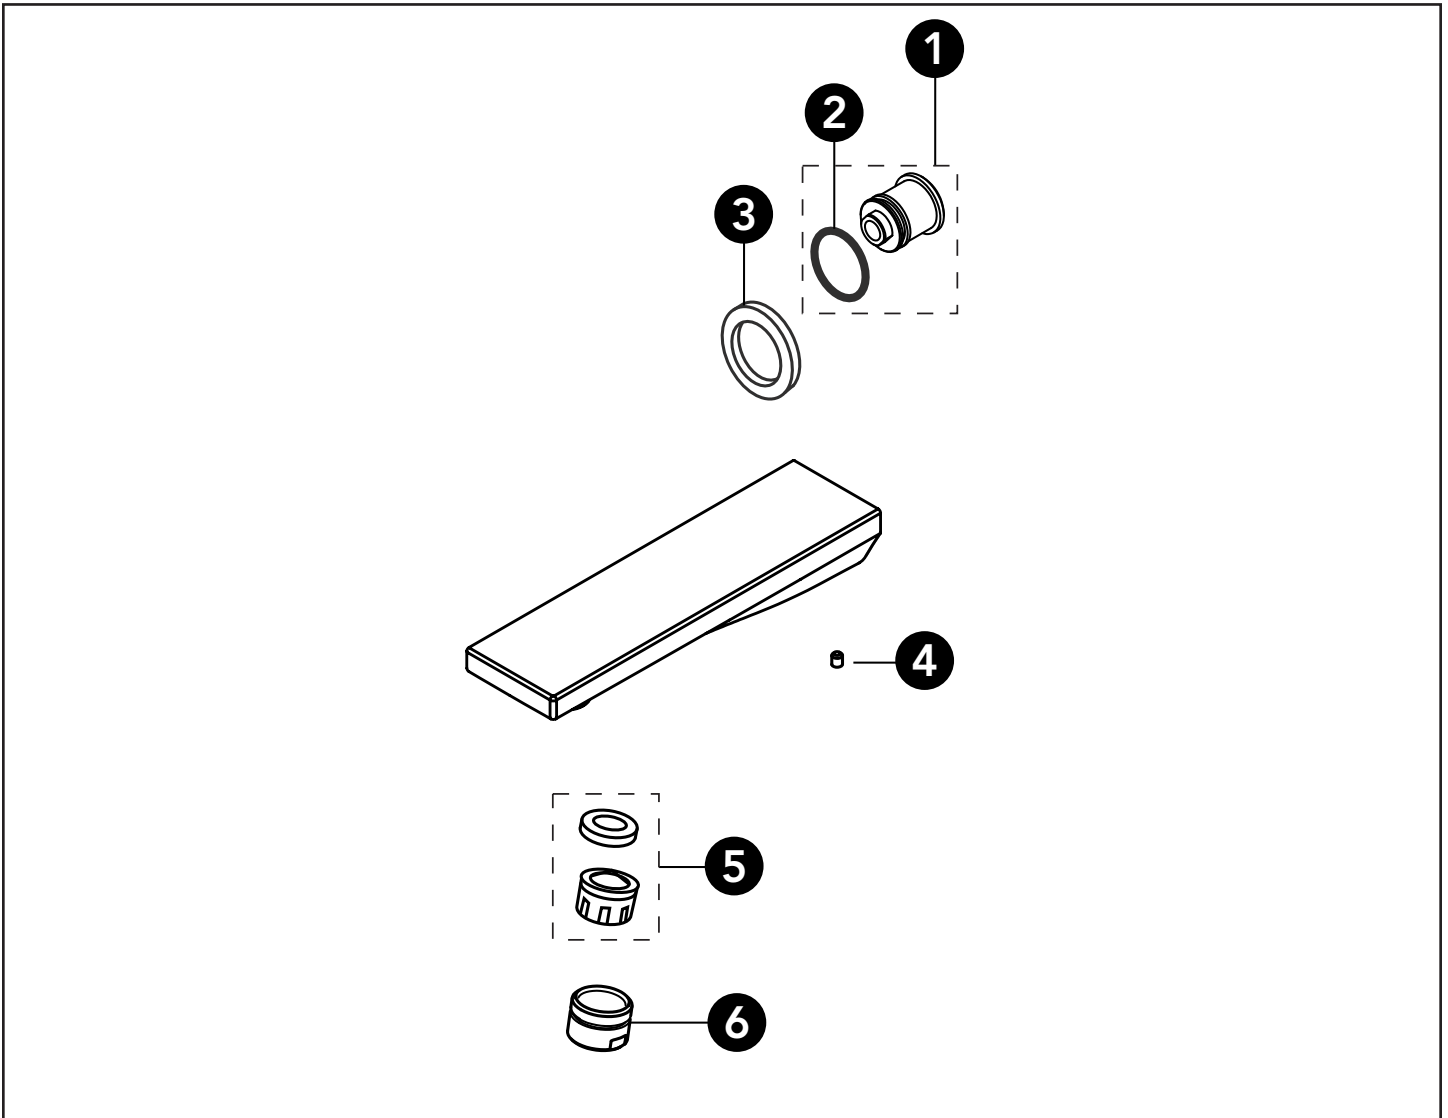

LEGATO®
Wall Spout

Item	Part	Description
1	THP4057	Pipe Adaptor & O-ring
2	THP4058	O-ring
3	THP4557	Gasket
4	THP4085	Set Screw
5	THP4560	Gasket & Aerator
6	THP4561#\$\$	Aerator Housing

LEGEND
\$\$ = Denotes Finish
#CP = Polished Chrome
#BN = Brushed Nickel
#PN = Polished Nickel