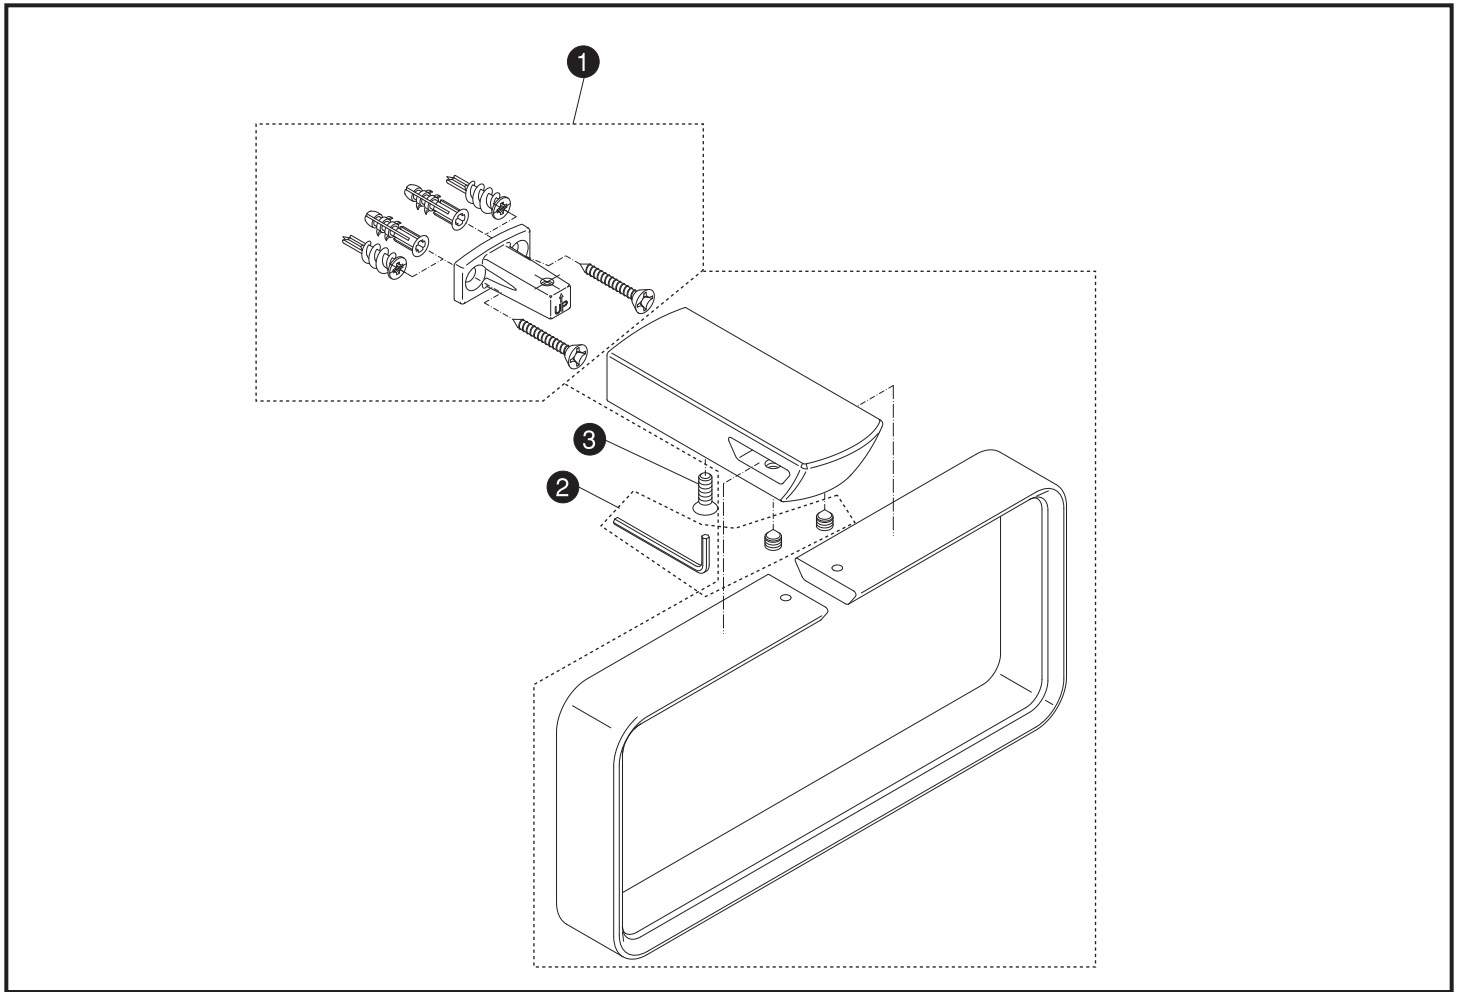

**Soiree®
Towel Ring**

Item	Part	Description
1	THP5078	Mounting Hardware
2	THP5081	Set Screws (2 pc) & Hex Wrench
3	THP5079	Screw

LEGEND
\$\$ = Denotes Finish
#CP = Polished Chrome
#BN = Brushed Nickel
#PN = Polished Nickel