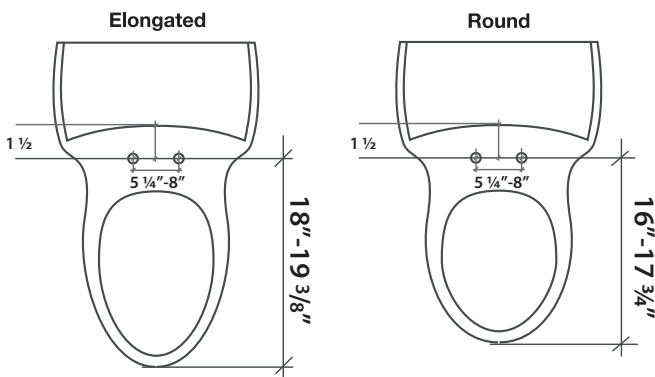

Swash[®] 900

S900-EW (Elongated, White)
S900-RW (Round, White)

Swash 900 Key Features

- Ergonomic heated seat
- Instant and endless warm water
- Dual stainless steel nozzles
- Wireless remote control
- Wide spray option
- Positionable nozzles
- Aerated wash spray
- Automatic "eco-mode"
- Gentle closing seat and lid
- Quick release seat

| | | | |
|------------------|------------------|------------|-----------------------|
| Selection | Round | White | S900-RW |
| | | Biscuit | N/A |
| | | Dimensions | 15"W x 19.4"L x 5.7"H |
| | Elongated | White | S900-EW |
| | | Biscuit | N/A |
| | | Dimensions | 15"W x 20.8"L x 5.7"H |