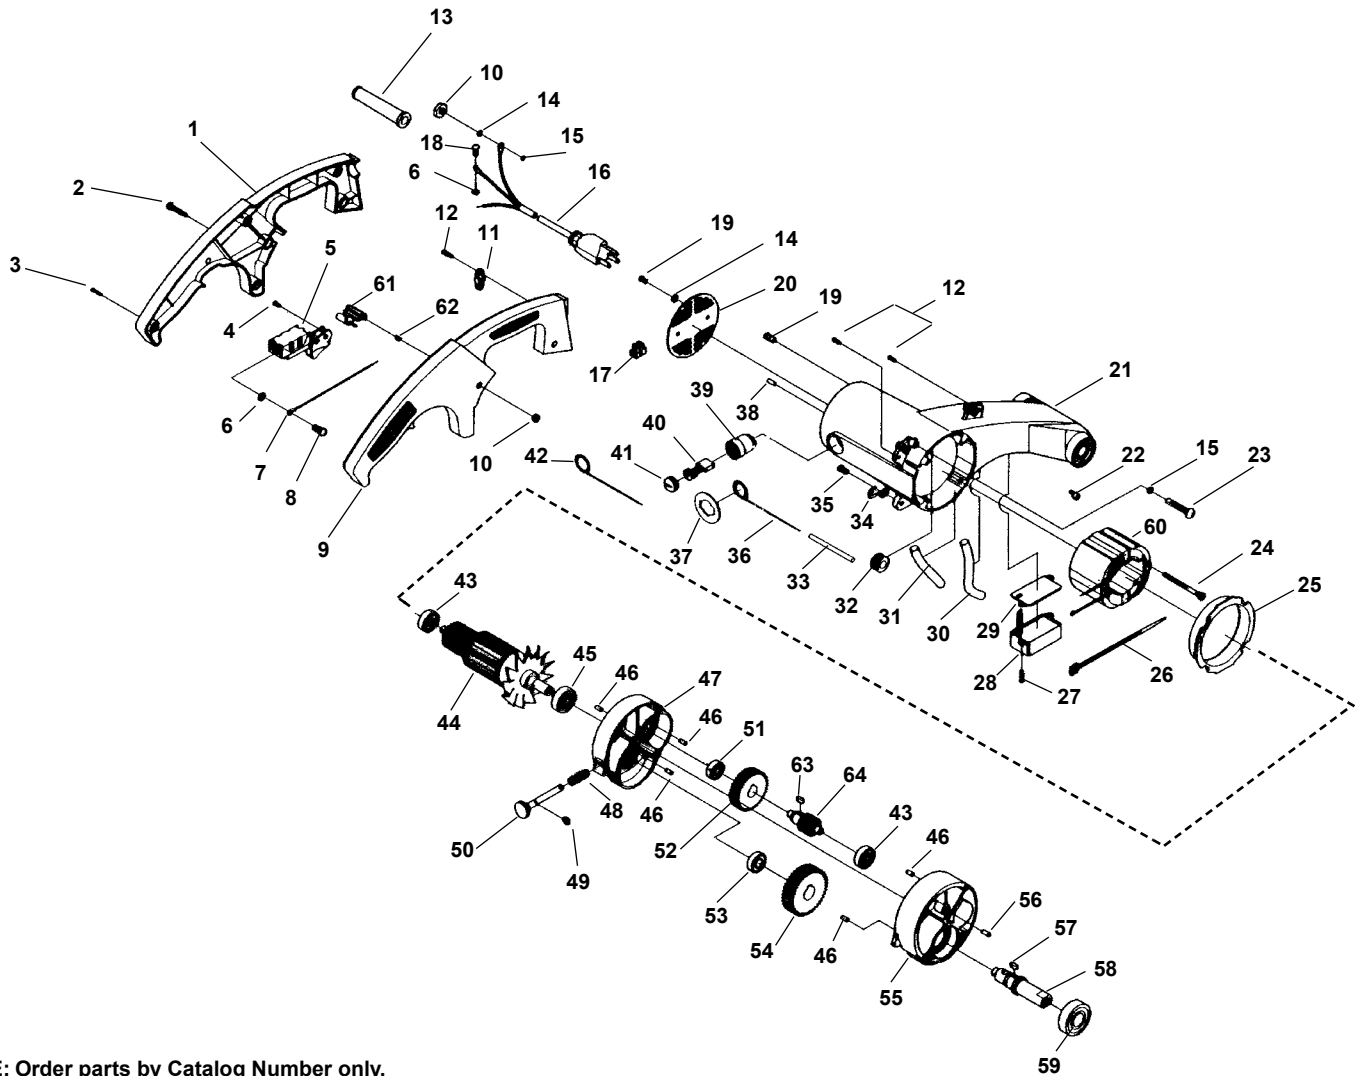

Electrical Components

**NOTE: Order parts by Catalog Number only.
DO NOT order by Reference Number.**

Ref. No.	Catalog No.	Description	Ref. No.	Catalog No.	Description	Ref. No.	Catalog No.	Description
1	74892	Handle Left Hand	24	75007	M5 x 70MM Pan Hd. Screw	46	75032	Rubber Pin
2	74882	M5 x 27MM Pan Hd Screw	25	75012	Baffle	47	75037	Gear Housing - Inward
3	74887	1/8" x 5/8" Self Tap Screw	26	75442	Locking Cable Ties	48	75052	Spring
4	74897	4M4 x 10MM Self Tap Screw	27	75412	M5 x 12MM Pan Hd. Screw	49	75062	Retaining Ring
5	74902	Switch	28	75407	Filter	50	75057	Lock Pin
6	74852	M 3.5 Ext. Tooth Washer	29	75402	Cover	51	75047	Ball Bearing
7	74987	Jumper Wire	30	75437	Sleeving	52	75072	Gear
8	74847	#6 x 6.8MM Pan Hd. Screw	31	75432	Sleeving	53	75087	Ball Bearing
9	74917	Handle Right Hand	32	75767	Sleeve	54	75092	Gear
10	74922	M5 Hex Nut	33	75392	Sleeving	55	75112	Gear Housing-Inner
11	74912	Clamp	34	74992	Chain Hook	56	75117	Pin
12	74907	M4 x 16MM Self Tap Screw	35	74997	1/4" x 5/8" Shoulder Screw	57	75077	Square Key
13	74867	Cord Guard	36	74987	Jumper Wire	58	75127	Spindle
14	74932	M5 Lock Washer	37	75212	Fiberplate	59	75217	Ball Bearing
15	74877	M5 Ext. Tooth Washer	38	74962	Rubber Pin	60	75002	Field 115V
16	75542	Power Cord	39	74967	Brush Holder	61	75577	Field 230V
17	75387	Terminal block	40	74972	Brush	62	75532	Lock Button
18	74847	#6 x 6.8MM Pan Hd. Screw	41	74977	Brush Cap	63	75537	Spring
19	75412	M5 x 12MM Pan Hd. Screw	42	75182	Jumper Wire	64	75077	Square Key
20	74937	End Cover	43	75017	Ball Bearing		75082	Gear Shaft
21	74957	Motor Housing	44	75022	Armature 115V			
22	75287	Wire Nut		75582	Armature 230V			
23	75762	M5 x 20MM Pan Hd. Screw	45	75027	Ball Bearing