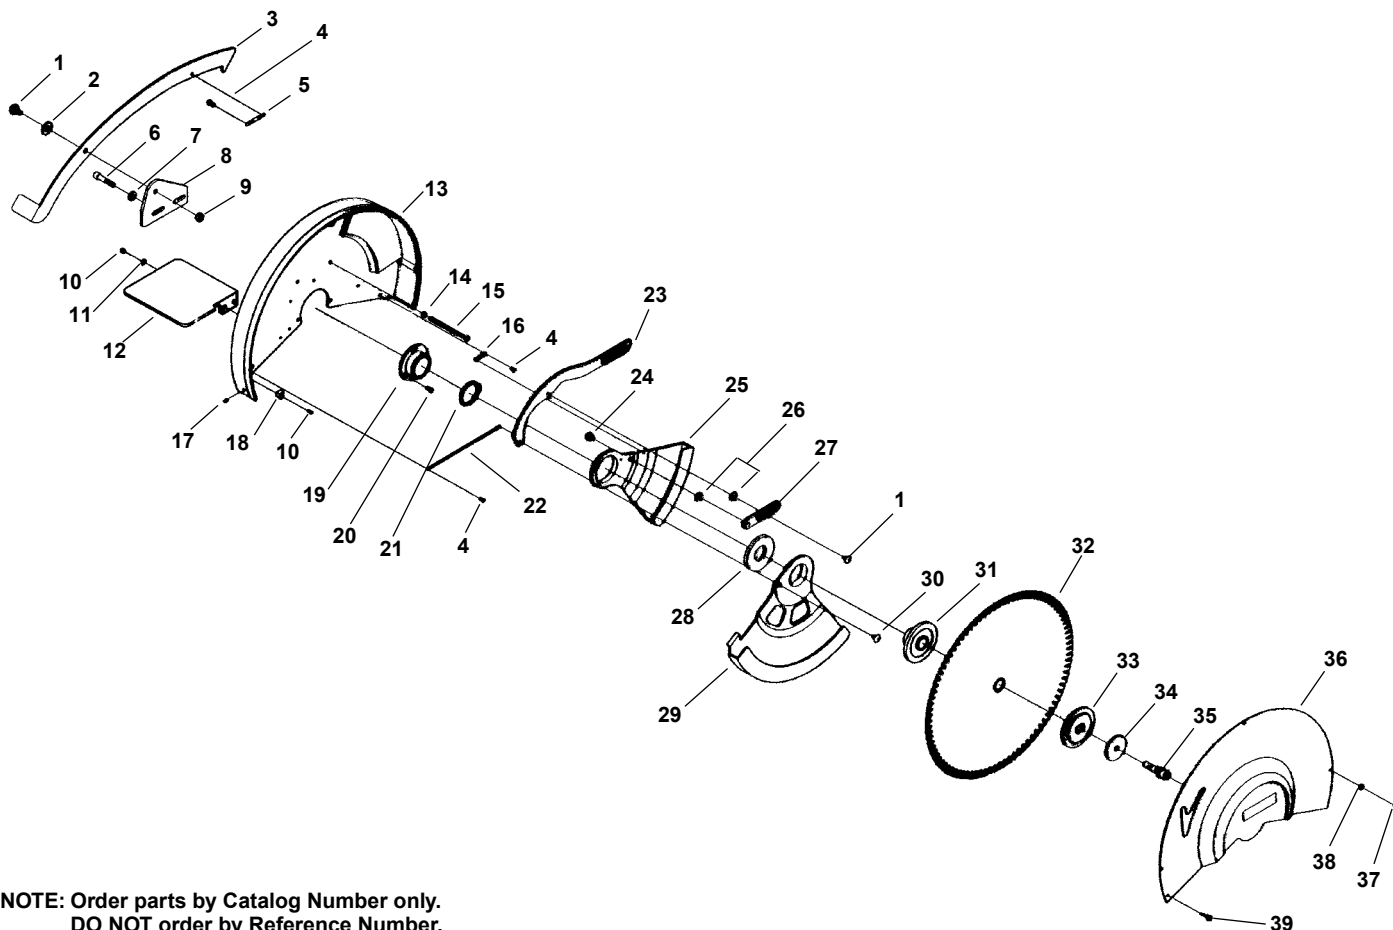

Blade and Guard Components

NOTE: Order parts by Catalog Number only. DO NOT order by Reference Number.

Ref. No.	Catalog No.	Description	Ref. No.	Catalog No.	Description	Ref. No.	Catalog No.	Description
1	75417	Shoulder Screw (230V Only)	13	74712	Safety Cover	26	74762	Spacer
2	75732	M8 Flat Washer (230V Only)	14	74717	M5 Tooth Washer	27	74757	Lever
3	75727	Lever (230V Only)	15	74722	M5 x 85MM Flat Head Screw	28	74807	Spacer
4	74732	M4 x 8MM Shoulder Screw (230V Only)	16	74727	Spring	29	74802	Big Blade Guard
5	75697	Spring (230V Only)	17	75477	M4 x 4MM Set Screw (115V Only)	30	75427	Shoulder Screw
6	75267	M5 x 16MM Hex Screw (230V Only)	18	74857	Stop	31	74812	Flange
7	75717	M5 Flat Washer (230V Only)	19	74777	Bearing Cover	32	71692	Blade
8	75712	Brace Bracket (230V Only)	20	74782	M4 x 10MM Flat Hd. Screw	33	74822	Flange
9	75707	M5 Hex Nut (230V Only)	21	74787	Retaining Ring	34	74832	M10 Flat Washer
10	74767	M4 x 12MM Pan Hd Screw	22	74792	Spring	35	74827	M10 x 25MM Hex Screw
11	75472	M4 Flat Washer	23	74737	Lever	36	74837	Cover
12	74772	Protection Plate	24	74747	Shoulder Screw	37	74842	M4 x 12MM Button Screw
			25	74752	Small Blade Guard	38	75687	M4 Lock Washer
						39	75692	Lock Pin (115V Only)