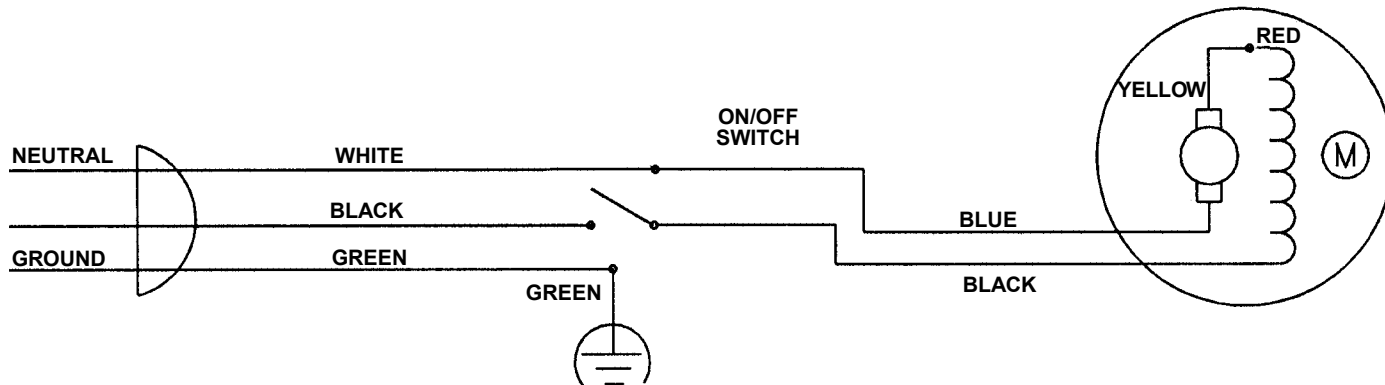

Blade and Guard Components

NOTE: Order parts by Catalog Number only. DO NOT order by Reference Number.

Ref. No.	Catalog No.	Description	Ref. No.	Catalog No.	Description	Ref. No.	Catalog No.	Description
1	75417	Shoulder Screw (230V Only)	13	74712	Safety Cover	26	74762	Spacer
2	75732	M8 Flat Washer (230V Only)	14	74717	M5 Tooth Washer	27	74757	Lever
3	75727	Lever (230V Only)	15	74722	M5 x 85MM Flat Head Screw	28	74807	Spacer
4	74732	M4 x 8MM Shoulder Screw (230V Only)	16	74727	Spring	29	74802	Big Blade Guard
5	75697	Spring (230V Only)	17	75477	M4 x 4MM Set Screw (115V Only)	30	75427	Shoulder Screw
6	75267	M5 x 16MM Hex Screw (230V Only)	18	74857	Stop	31	74812	Flange
7	75717	M5 Flat Washer (230V Only)	19	74777	Bearing Cover	32	71692	Blade
8	75712	Brace Bracket (230V Only)	20	74782	M4 x 10MM Flat Hd. Screw	33	74822	Flange
9	75707	M5 Hex Nut (230V Only)	21	74787	Retaining Ring	34	74832	M10 Flat Washer
10	74767	M4 x 12MM Pan Hd Screw	22	74792	Spring	35	74827	M10 x 25MM Hex Screw
11	75472	M4 Flat Washer	23	74737	Lever	36	74837	Cover
12	74772	Protection Plate	24	74747	Shoulder Screw	37	74842	M4 x 12MM Button Screw
			25	74752	Small Blade Guard	38	75687	M4 Lock Washer
						39	75692	Lock Pin (115V Only)