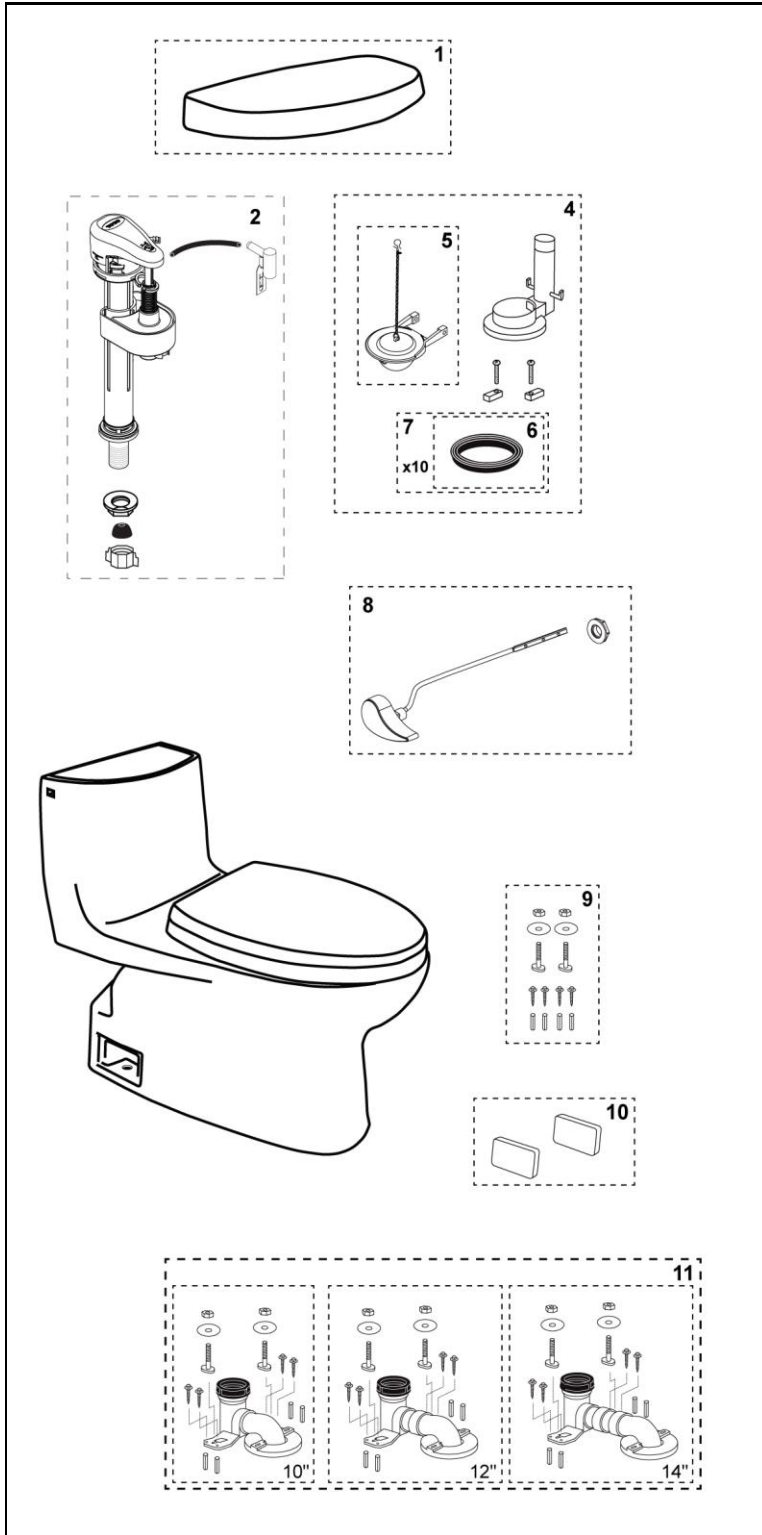

MS614114CEF & MS614114CEFG

MS614114CEF
CST614CEF

MS614114CEFG
CST614CEFG

Carlyle® II 1.28 Gpf Toilet, Elongated, Tornado Flush™, UniFit Rough-In, Universal Height, (including CeFIONtect™)

Item	Part	Description
1	TCU604CRE#01	Tank Lid - Cotton
	TCU604CRE#03	Tank Lid - Bone
	TCU604CRE#11	Tank Lid - Colonial White
	TCU604CRE#12	Tank Lid - Sedona Beige
	TCU604CRE#51	Tank Lid - Ebony
2	TSU51A	Fill Valve
4	THU013P	Flush Valve
5	THU331S	Flapper w/ Chain
6	9BU002E	Flush Valve Gasket (1 piece)
7	THU097	Flush Valve Gasket (10 pieces)
8	THU004#01	Trip Lever - Cotton
	THU004#03	Trip Lever - Bone
	THU004#11	Trip Lever - Colonial White
	THU004#12	Trip Lever - Sedona Beige
	THU004#51	Trip Lever - Ebony
	THU004#CP	Trip Lever - Chrome Plated
	THU004#BN	Trip Lever - Brushed Nickel
	THU004#PN	Trip Lever - Polished Nickel
9	THU020	UniFit Mounting Set
10	TCU884CV#01	Side Plates w/ Velcro Tape - Cotton
	TCU884CV#03	Side Plates w/ Velcro Tape - Bone
	TCU884CV#11	Side Plates w/ Velcro Tape - Colonial White
	TCU884CV#12	Side Plates w/ Velcro Tape - Sedona Beige
	TCU884CV#51	Side Plates w/ Velcro Tape - Ebony
11	TSU01W.10R	UniFit - 10" Rough-In
	TSU01W.12R	UniFit - 12" Rough-In
	TSU01W.14R	UniFit - 14" Rough-In

Note:

Product Number Explanations

One-Piece Toilet

(MS) Toilet & Seat Combination
(614) Toilet Model
(114) Seat Model
(C) Tornado Flush™
(E) 1.28gpf / 4.8 Lpf
(F) Universal Height
(G) CeFIONtect™

Actual Product may vary slightly from illustration.