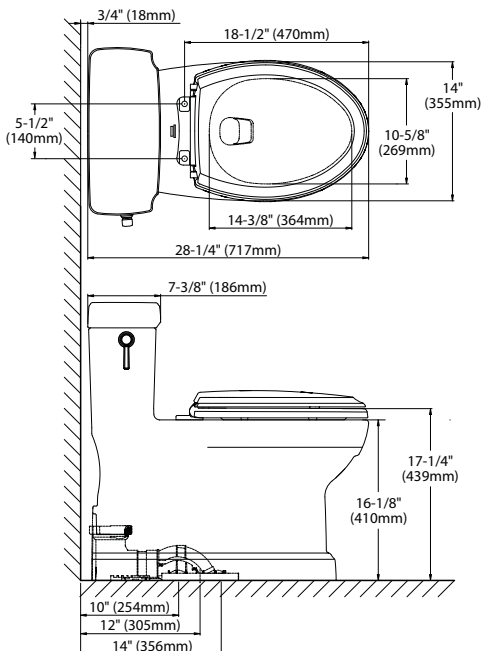

MS974224CEF(G)

Eco Guinevere® One-Piece Toilet, 1.28GPF

SPECIFICATIONS

- Water Use 1.28 GPF/4.8LPF
- Flush System Double Cyclone®
- Min. Water Pressure 8 psi (static)
- Water Surface 7-7/8" x 9-7/8"
- Trap Diameter 2-1/8"
- Rough-in 12" (Standard), 10", 14"
- Trap Seal 2-3/16"
- Warranty One Year Limited Warranty
- Material Vitreous china
- Shipping Weight 120 lbs.
- Shipping Dimensions 32" L X 20"W X 17-3/4" H¹
  X 28-3/4" H²

INSTALLATION NOTES

Back-to-Back Toilet Installations:
TOTO recommends the use of a nationally listed, double sanitary tee-wye only, in vertical waste stacks, in accordance with the stipulations noted in the majority of nationally recognized plumbing codes.

TOTO®

These dimensions and specifications are subject to change without notice