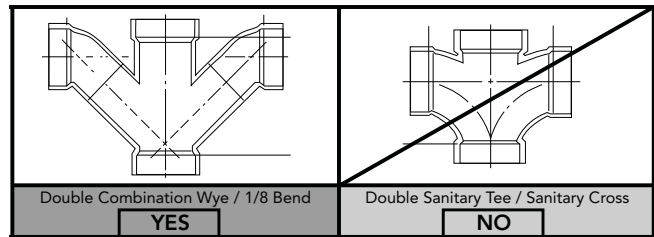

MS974224CEF(G)

Eco Guinevere® One-Piece Toilet, 1.28GPF

SPECIFICATIONS

- Water Use 1.28 GPF/4.8LPF
- Flush System Double Cyclone®
- Min. Water Pressure 8 psi (static)
- Water Surface 7-7/8" x 9-7/8"
- Trap Diameter 2-1/8"
- Rough-in 12" (Standard), 10", 14"
- Trap Seal 2-3/16"
- Warranty One Year Limited Warranty
- Material Vitreous china
- Shipping Weight 120 lbs.
- Shipping Dimensions 32" L X 20"W X 17-3/4" H¹
  X 28-3/4" H²

INSTALLATION NOTES

Back-to-Back Toilet Installations:
TOTO recommends the use of a nationally listed, double sanitary tee-wye only, in vertical waste stacks, in accordance with the stipulations noted in the majority of nationally recognized plumbing codes.

TOTO®

These dimensions and specifications are subject to change without notice