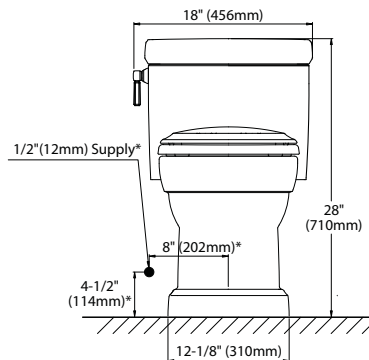

MS974224CEF(G)

Eco Guinevere® One-Piece Toilet, 1.28GPF

SPECIFICATIONS

- Water Use 1.28 GPF/4.8LPF
- Flush System Double Cyclone®
- Min. Water Pressure 8 psi (static)
- Water Surface 7-7/8" x 9-7/8"
- Trap Diameter 2-1/8"
- Rough-in 12" (Standard), 10", 14"
- Trap Seal 2-3/16"
- Warranty One Year Limited Warranty
- Material Vitreous china
- Shipping Weight 120 lbs.
- Shipping Dimensions 32" L X 20"W X 17-3/4" H¹
  X 28-3/4" H²

INSTALLATION NOTES

Back-to-Back Toilet Installations:
TOTO recommends the use of a nationally listed, double sanitary tee-wye only, in vertical waste stacks, in accordance with the stipulations noted in the majority of nationally recognized plumbing codes.

TOTO®

These dimensions and specifications are subject to change without notice