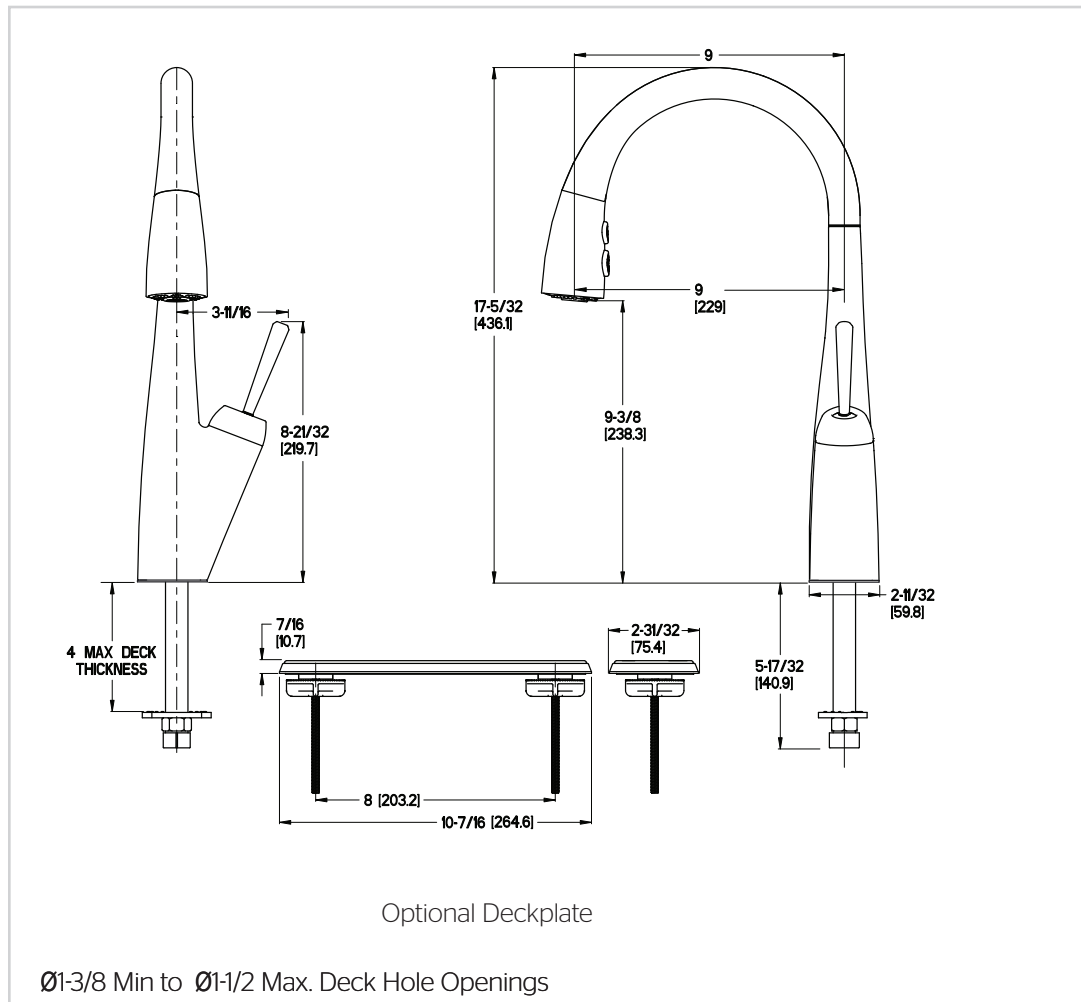

Pull Down Kitchen Faucet

- GT529-MPB Finish(B)
- GT529-MPC Finish(C)
- GT529-MPD Finish(D)
- GT529-MPS Finish(S)

- Lever Handle
- 1, 2, 3 or 4-Hole Installation
- Pforever Seal

Specifications

Features

- 1.8 GPM Flow Rate
- 1, 2, 3, or 4-Hole Installation; Deck Plate or Single Hole Mounting Option
- 3 Function Pull-Down Sprayer
- Self Cleaning Spray Head
- Soap/Lotion Dispenser Optional
- Pforever Seal Ceramic Disc Valves
- Pforever Warranty®

Dimensions

Top Filling Soap Dispenser

36 Inch Supply Lines with 3/8 Female Compression Brass Connections