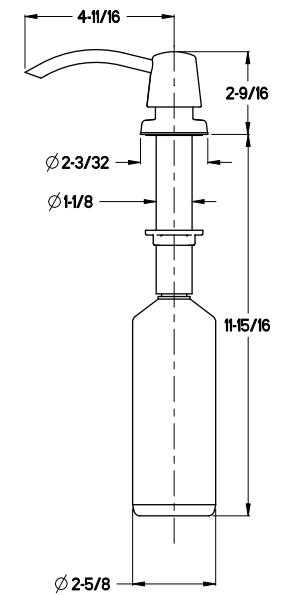

Pull Down Kitchen Faucet

- GT529-MPB Finish(B)
- GT529-MPC Finish(C)
- GT529-MPD Finish(D)
- GT529-MPS Finish(S)

- Lever Handle
- 1, 2, 3 or 4-Hole Installation
- Pforever Seal

Specifications

Features

- 1.8 GPM Flow Rate
- 1, 2, 3, or 4-Hole Installation; Deck Plate or Single Hole Mounting Option
- 3 Function Pull-Down Sprayer
- Self Cleaning Spray Head
- Soap/Lotion Dispenser Optional
- Pforever Seal Ceramic Disc Valves
- Pforever Warranty®

Dimensions

Top Filling Soap Dispenser

36 Inch Supply Lines with 3/8 Female Compression Brass Connections