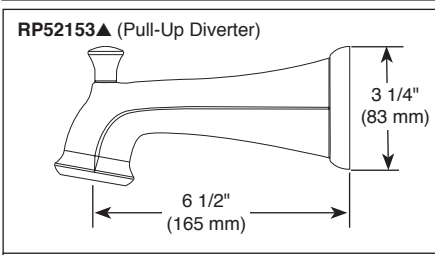

Submitted Model No.: _____

Specific Features: _____

▲ Designate Proper Finish Suffix

see what Delta can do™ TUB AND SHOWER FAUCET TRIM

- Linden™ Bath Collection
- Valve Only (T14094)
- Tub Only (T14194)
- Shower Only (T14294 & T14294-H2O)
- Tub/Shower (T14494 & T14494-H2O)

FEATURES:

- Monitor® 14 Series pressure balanced bath single handle mixing valve trim
- "-H2O" models include H₂O Kinetic® Technology showerhead

STANDARD SPECIFICATIONS:

- Maintains a balanced pressure of hot and cold water even when a valve is turned on or off elsewhere in the system.
- For use with MultiChoice® Universal rough valve body. (R10000 Series)
- Back-to-back installation capability.
- Solid brass forged body.
- Temperature only controlled with handle.
- Field adjustable to limit handle rotation into hot water zone.
- 120° maximum handle rotation.
- All parts replaceable from the front of the valve.
- 1.75 gpm @ 80 psi; 1.5 gpm @ 80 psi for product marked -H2O
- "-LHD" models have pad printed red/blue temperature indication less showerhead.
- Stem extension kit RP77991 can be ordered to allow for an additional 1 3/4" wall thickness. RP77991 ships with chrome escutcheon screws. For special finishes also order RP12630 escutcheon screws in desired finish.