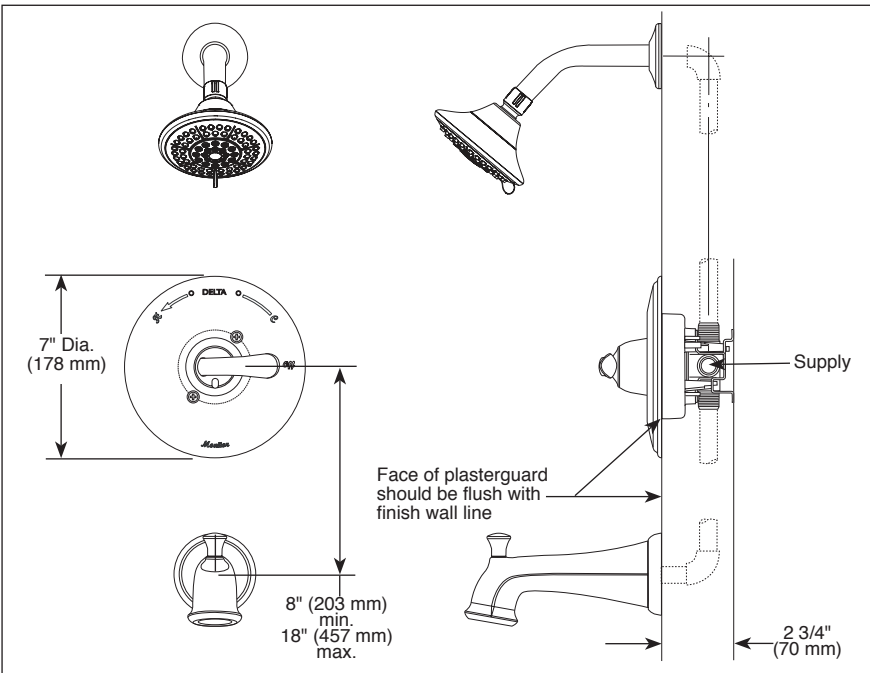

Submitted Model No.: _____

Specific Features: _____

▲ Designate Proper Finish Suffix

see what Delta can do™ TUB AND SHOWER FAUCET TRIM

- Linden™ Bath Collection
- Valve Only (T14094)
- Tub Only (T14194)
- Shower Only (T14294 & T14294-H2O)
- Tub/Shower (T14494 & T14494-H2O)

FEATURES:

- Monitor® 14 Series pressure balanced bath single handle mixing valve trim
- "-H2O" models include H₂O Kinetic® Technology showerhead

STANDARD SPECIFICATIONS:

- Maintains a balanced pressure of hot and cold water even when a valve is turned on or off elsewhere in the system.
- For use with MultiChoice® Universal rough valve body. (R10000 Series)
- Back-to-back installation capability.
- Solid brass forged body.
- Temperature only controlled with handle.
- Field adjustable to limit handle rotation into hot water zone.
- 120° maximum handle rotation.
- All parts replaceable from the front of the valve.
- 1.75 gpm @ 80 psi; 1.5 gpm @ 80 psi for product marked -H2O
- "-LHD" models have pad printed red/blue temperature indication less showerhead.
- Stem extension kit RP77991 can be ordered to allow for an additional 1 3/4" wall thickness. RP77991 ships with chrome escutcheon screws. For special finishes also order RP12630 escutcheon screws in desired finish.