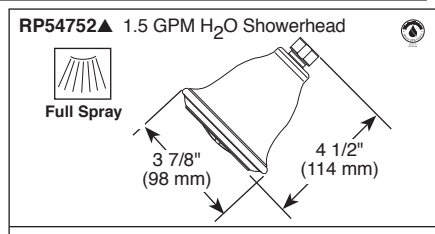

Submitted Model No.: _____

Specific Features: _____

▲ Designate Proper Finish Suffix

see what Delta can do™ TUB AND SHOWER FAUCET TRIM

- Linden™ Bath Collection
- Valve Only (T14094)
- Tub Only (T14194)
- Shower Only (T14294 & T14294-H2O)
- Tub/Shower (T14494 & T14494-H2O)

FEATURES:

- Monitor® 14 Series pressure balanced bath single handle mixing valve trim
- "-H2O" models include H₂O Kinetic® Technology showerhead

STANDARD SPECIFICATIONS:

- Maintains a balanced pressure of hot and cold water even when a valve is turned on or off elsewhere in the system.
- For use with MultiChoice® Universal rough valve body. (R10000 Series)
- Back-to-back installation capability.
- Solid brass forged body.
- Temperature only controlled with handle.
- Field adjustable to limit handle rotation into hot water zone.
- 120° maximum handle rotation.
- All parts replaceable from the front of the valve.
- 1.75 gpm @ 80 psi; 1.5 gpm @ 80 psi for product marked -H2O
- "-LHD" models have pad printed red/blue temperature indication less showerhead.
- Stem extension kit RP77991 can be ordered to allow for an additional 1 3/4" wall thickness. RP77991 ships with chrome escutcheon screws. For special finishes also order RP12630 escutcheon screws in desired finish.