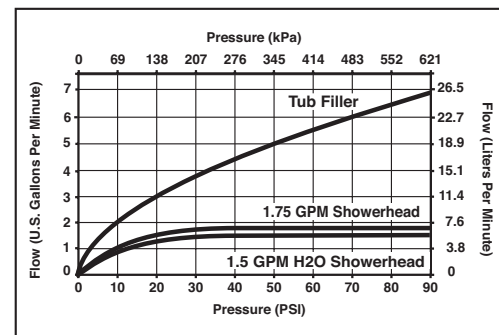

COMPLIES WITH:

- ASME A112.18.1 / CSA B125.1
- ASSE 1016
- ☑ Indicates compliance to ICC/ANSI A117.1 - Valve control only
- EPA WaterSense®