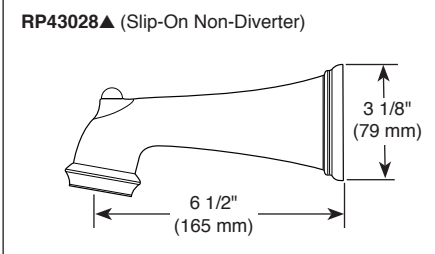

Submitted Model No.: _____

Specific Features: _____

▲ Designate Proper Finish Suffix

see what Delta can do™ TUB AND SHOWER FAUCET TRIM

- Linden™ Bath Collection
- Valve Only (T14094)
- Tub Only (T14194)
- Shower Only (T14294 & T14294-H2O)
- Tub/Shower (T14494 & T14494-H2O)

FEATURES:

- Monitor® 14 Series pressure balanced bath single handle mixing valve trim
- "-H2O" models include H₂O Kinetic® Technology showerhead

STANDARD SPECIFICATIONS:

- Maintains a balanced pressure of hot and cold water even when a valve is turned on or off elsewhere in the system.
- For use with MultiChoice® Universal rough valve body. (R10000 Series)
- Back-to-back installation capability.
- Solid brass forged body.
- Temperature only controlled with handle.
- Field adjustable to limit handle rotation into hot water zone.
- 120° maximum handle rotation.
- All parts replaceable from the front of the valve.
- 1.75 gpm @ 80 psi; 1.5 gpm @ 80 psi for product marked -H2O
- "-LHD" models have pad printed red/blue temperature indication less showerhead.
- Stem extension kit RP77991 can be ordered to allow for an additional 1 3/4" wall thickness. RP77991 ships with chrome escutcheon screws. For special finishes also order RP12630 escutcheon screws in desired finish.