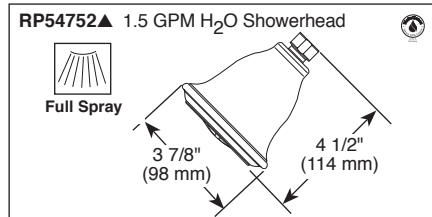

Submitted Model No.: _____

Specific Features: _____

▲ Designate Proper Finish Suffix

see what Delta can do™ TUB AND SHOWER FAUCET TRIM

- Linden™ Bath Collection
- Valve Only (T14094)
- Tub Only (T14194)
- Shower Only (T14294 & T14294-H2O)
- Tub/Shower (T14494 & T14494-H2O)

FEATURES:

- Monitor® 14 Series pressure balanced bath single handle mixing valve trim
- "-H2O" models include H₂O Kinetic® Technology showerhead

STANDARD SPECIFICATIONS:

- Maintains a balanced pressure of hot and cold water even when a valve is turned on or off elsewhere in the system.
- For use with MultiChoice® Universal rough valve body. (R10000 Series)
- Back-to-back installation capability.
- Solid brass forged body.
- Temperature only controlled with handle.
- Field adjustable to limit handle rotation into hot water zone.
- 120° maximum handle rotation.
- All parts replaceable from the front of the valve.
- 1.75 gpm @ 80 psi; 1.5 gpm @ 80 psi for product marked -H2O
- "-LHD" models have pad printed red/blue temperature indication less showerhead.
- Stem extension kit RP77991 can be ordered to allow for an additional 1 3/4" wall thickness. RP77991 ships with chrome escutcheon screws. For special finishes also order RP12630 escutcheon screws in desired finish.