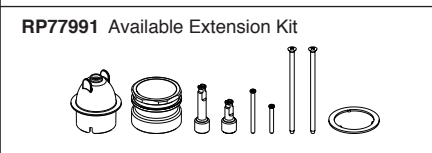

Submitted Model No.: _____

Specific Features: _____

▲ Designate Proper Finish Suffix

see what Delta can do™ TUB AND SHOWER FAUCET TRIM

- Linden™ Bath Collection
- Valve Only (T14094)
- Tub Only (T14194)
- Shower Only (T14294 & T14294-H2O)
- Tub/Shower (T14494 & T14494-H2O)

FEATURES:

- Monitor® 14 Series pressure balanced bath single handle mixing valve trim
- "-H2O" models include H₂O Kinetic® Technology showerhead

STANDARD SPECIFICATIONS:

- Maintains a balanced pressure of hot and cold water even when a valve is turned on or off elsewhere in the system.
- For use with MultiChoice® Universal rough valve body. (R10000 Series)
- Back-to-back installation capability.
- Solid brass forged body.
- Temperature only controlled with handle.
- Field adjustable to limit handle rotation into hot water zone.
- 120° maximum handle rotation.
- All parts replaceable from the front of the valve.
- 1.75 gpm @ 80 psi; 1.5 gpm @ 80 psi for product marked -H2O
- "-LHD" models have pad printed red/blue temperature indication less showerhead.
- Stem extension kit RP77991 can be ordered to allow for an additional 1 3/4" wall thickness. RP77991 ships with chrome escutcheon screws. For special finishes also order RP12630 escutcheon screws in desired finish.