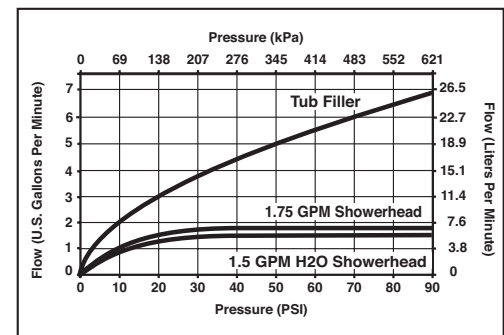

COMPLIES WITH:

- ASME A112.18.1 / CSA B125.1
- ASSE 1016
- ☑ Indicates compliance to ICC/ANSI A117.1 - Valve control only
- EPA WaterSense®