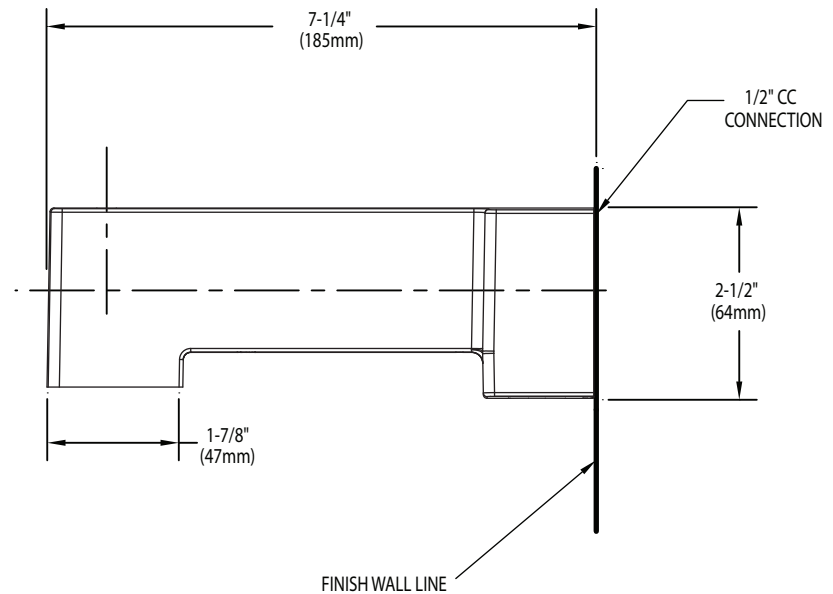

## DESCRIPTION

- Metal construction with various finishes identified by suffix
- Designed to be installed on a 1/2" pipe slip fit-CC connection
- Non-diverting

## WARRANTY

- Lifetime limited warranty against leaks, drips and finish defects to the original consumer
- 5 year warranty if used in commercial installations

**90 DEGREE™**  
**1/2" Slip Fit Non-Diverting Tub Spout**  
**Model: S3898 series**