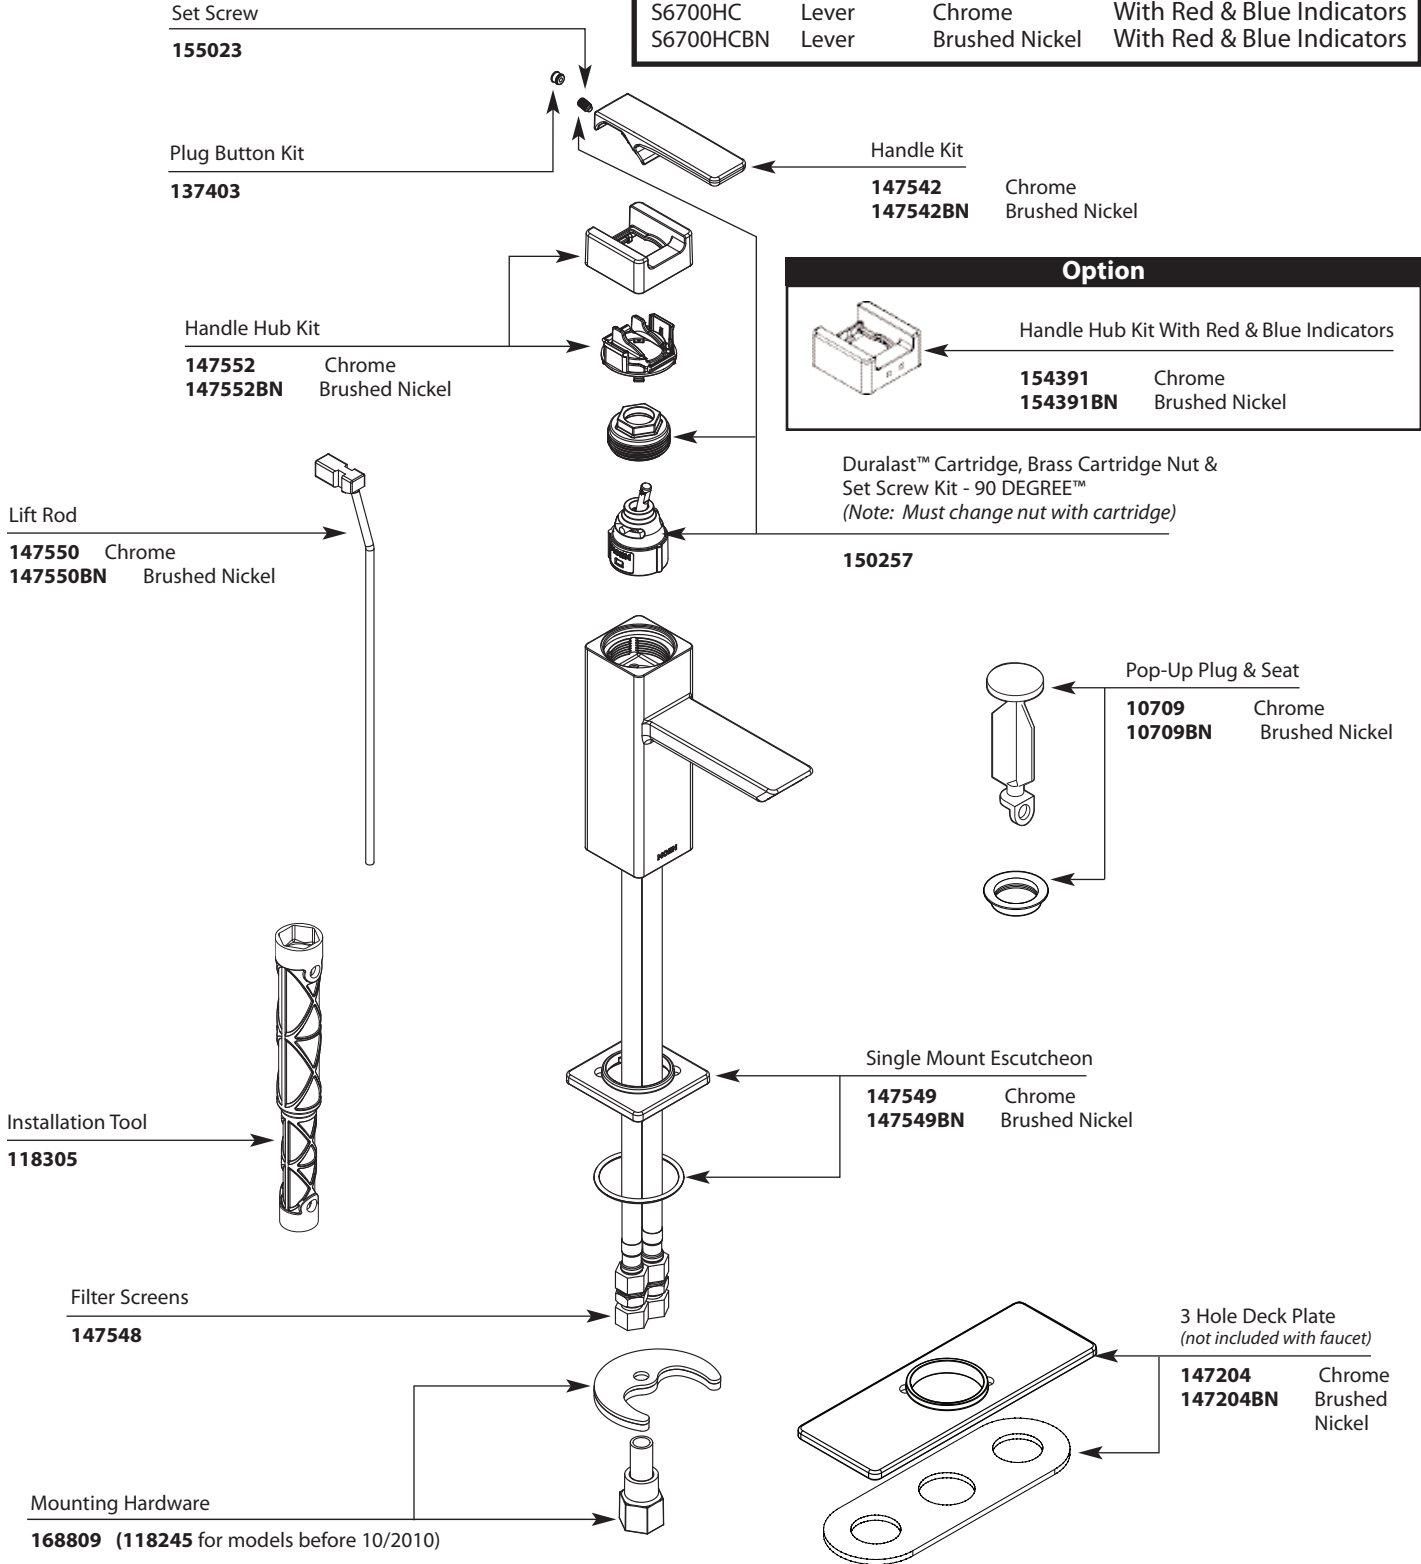

Buy it for looks. Buy it for life.®

■ Order by Part Number

*There is more than 1 version of this model.
Page down to identify the version you have.*

Illustrated Parts

90 DEGREE™ One-Handle Lavatory Faucet			
MODEL	HANDLE	FINISH	
S6700	Lever	Chrome	
S6700BN	Lever	Brushed Nickel	
S6700HC	Lever	Chrome	With Red & Blue Indicators
S6700HCBN	Lever	Brushed Nickel	With Red & Blue Indicators

Buy it for looks. Buy it for life.®

■ Order by Part Number

Illustrated Parts

90 DEGREE™ One-Handle Lavatory Faucet			
MODEL	HANDLE	FINISH	
S6700	Lever	Chrome	
S6700BN	Lever	Brushed Nickel	
S6700HC	Lever	Chrome	With Red & Blue Indicators
S6700HCBN	Lever	Brushed Nickel	With Red & Blue Indicators