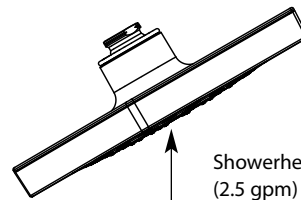

# Illustrated Parts

- Order by Part Number
- Trim can be used with either the 62300 series or 2500 series valve

90 DEGREE™ Posi-Temp Single-Handle Tub/Shower Trim					
Valve Trim		Shower Only*		TUB/Shower*	
<b>MODEL</b>		<b>MODEL</b>		<b>MODEL</b>	
TS2711	Chrome	TS2712	Chrome	TS2713	Chrome
TS2711BN	Brushed Nickel	TS2712BN	Brushed Nickel	TS2713BN	Brushed Nickel
		TS2712EP	Chrome	TS2713EP	Chrome
		TS2712EPBN	Brushed Nickel	TS2713EPBN	Brushed Nickel

*\*All models include 2.5 gpm showerhead except those with EP suffix (1.75 gpm showerhead) or those with NH suffix (no showerhead)*

Temperature Limit Stop  
**106479**

Stop Tube Kit

**96987** Chrome  
**96987BN** Brushed Nickel