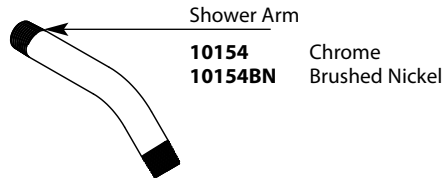

Buy it for looks. Buy it for life.®

Illustrated Parts

- Order by Part Number
- Trim can be used with either the 62300 series or 2500 series valve

90 DEGREE™ Posi-Temp Single-Handle Tub/Shower Trim					
Valve Trim		Shower Only*		TUB/Shower*	
MODEL		MODEL		MODEL	
TS2711	Chrome	TS2712	Chrome	TS2713	Chrome
TS2711BN	Brushed Nickel	TS2712BN	Brushed Nickel	TS2713BN	Brushed Nickel
		TS2712EP	Chrome	TS2713EP	Chrome
		TS2712EPBN	Brushed Nickel	TS2713EPBN	Brushed Nickel

*All models include 2.5 gpm showerhead except those with EP suffix (1.75 gpm showerhead) or those with NH suffix (no showerhead)

Temperature Limit Stop
106479

Stop Tube Kit

96987 Chrome
96987BN Brushed Nickel

Escutcheon

147574 Chrome
147574BN Brushed Nickel

Handle Adapter

116653

Escutcheon Screws (2)

15528 Chrome
163BN Brushed Nickel

Handle Kit

147573 Chrome
147573BN Brushed Nickel