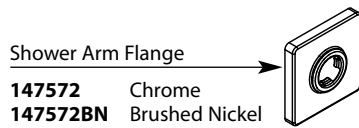

Buy it for looks. Buy it for life.®

Illustrated Parts

- Order by Part Number
- Trim can be used with either the 62300 series or 2500 series valve

90 DEGREE™ Posi-Temp Single-Handle Tub/Shower Trim					
Valve Trim		Shower Only*		TUB/Shower*	
MODEL		MODEL		MODEL	
TS2711	Chrome	TS2712	Chrome	TS2713	Chrome
TS2711BN	Brushed Nickel	TS2712BN	Brushed Nickel	TS2713BN	Brushed Nickel
		TS2712EP	Chrome	TS2713EP	Chrome
		TS2712EPBN	Brushed Nickel	TS2713EPBN	Brushed Nickel

*All models include 2.5 gpm showerhead except those with EP suffix (1.75 gpm showerhead) or those with NH suffix (no showerhead)

Temperature Limit Stop
106479

Stop Tube Kit

96987 Chrome
96987BN Brushed Nickel

Escutcheon

147574 Chrome
147574BN Brushed Nickel

Handle Adapter

116653

Escutcheon Screws (2)

15528 Chrome
163BN Brushed Nickel

Handle Kit

147573 Chrome
147573BN Brushed Nickel