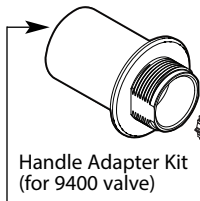

Handle Adapter Kit (for 9400 valve)

139769

Stem Extensions (for 9700 valve)

197004

Handle Escutcheon

147563 Chrome
147563BN Brushed Nickel

Handle Adapter

147559

Handle Plug Button and Set Screw (gray, red, blue)

147558

Handle Kit

147557 Chrome
147557BN Brushed Nickel

Spout Kit

(1.2gpm)

181083 Chrome
181083BN Brushed Nickel