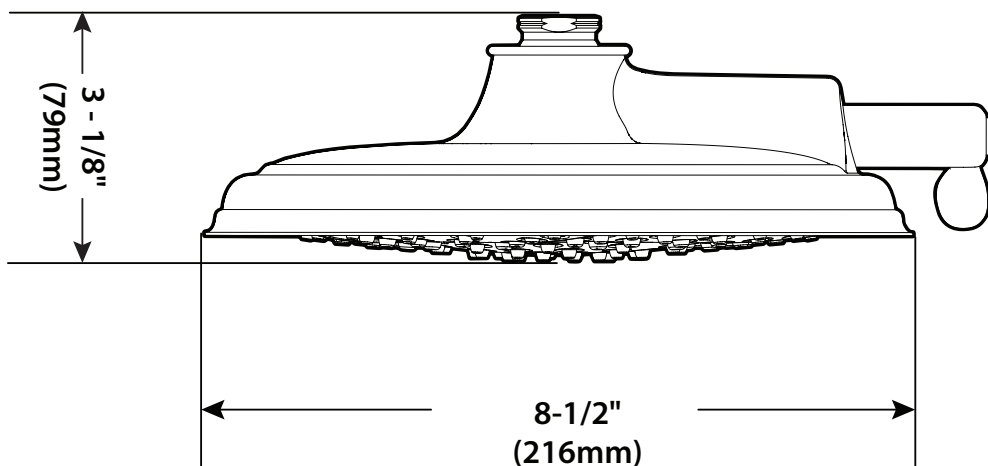

## 9" Two Function Rainshower (Showerhead Only)

Models: S1311 series