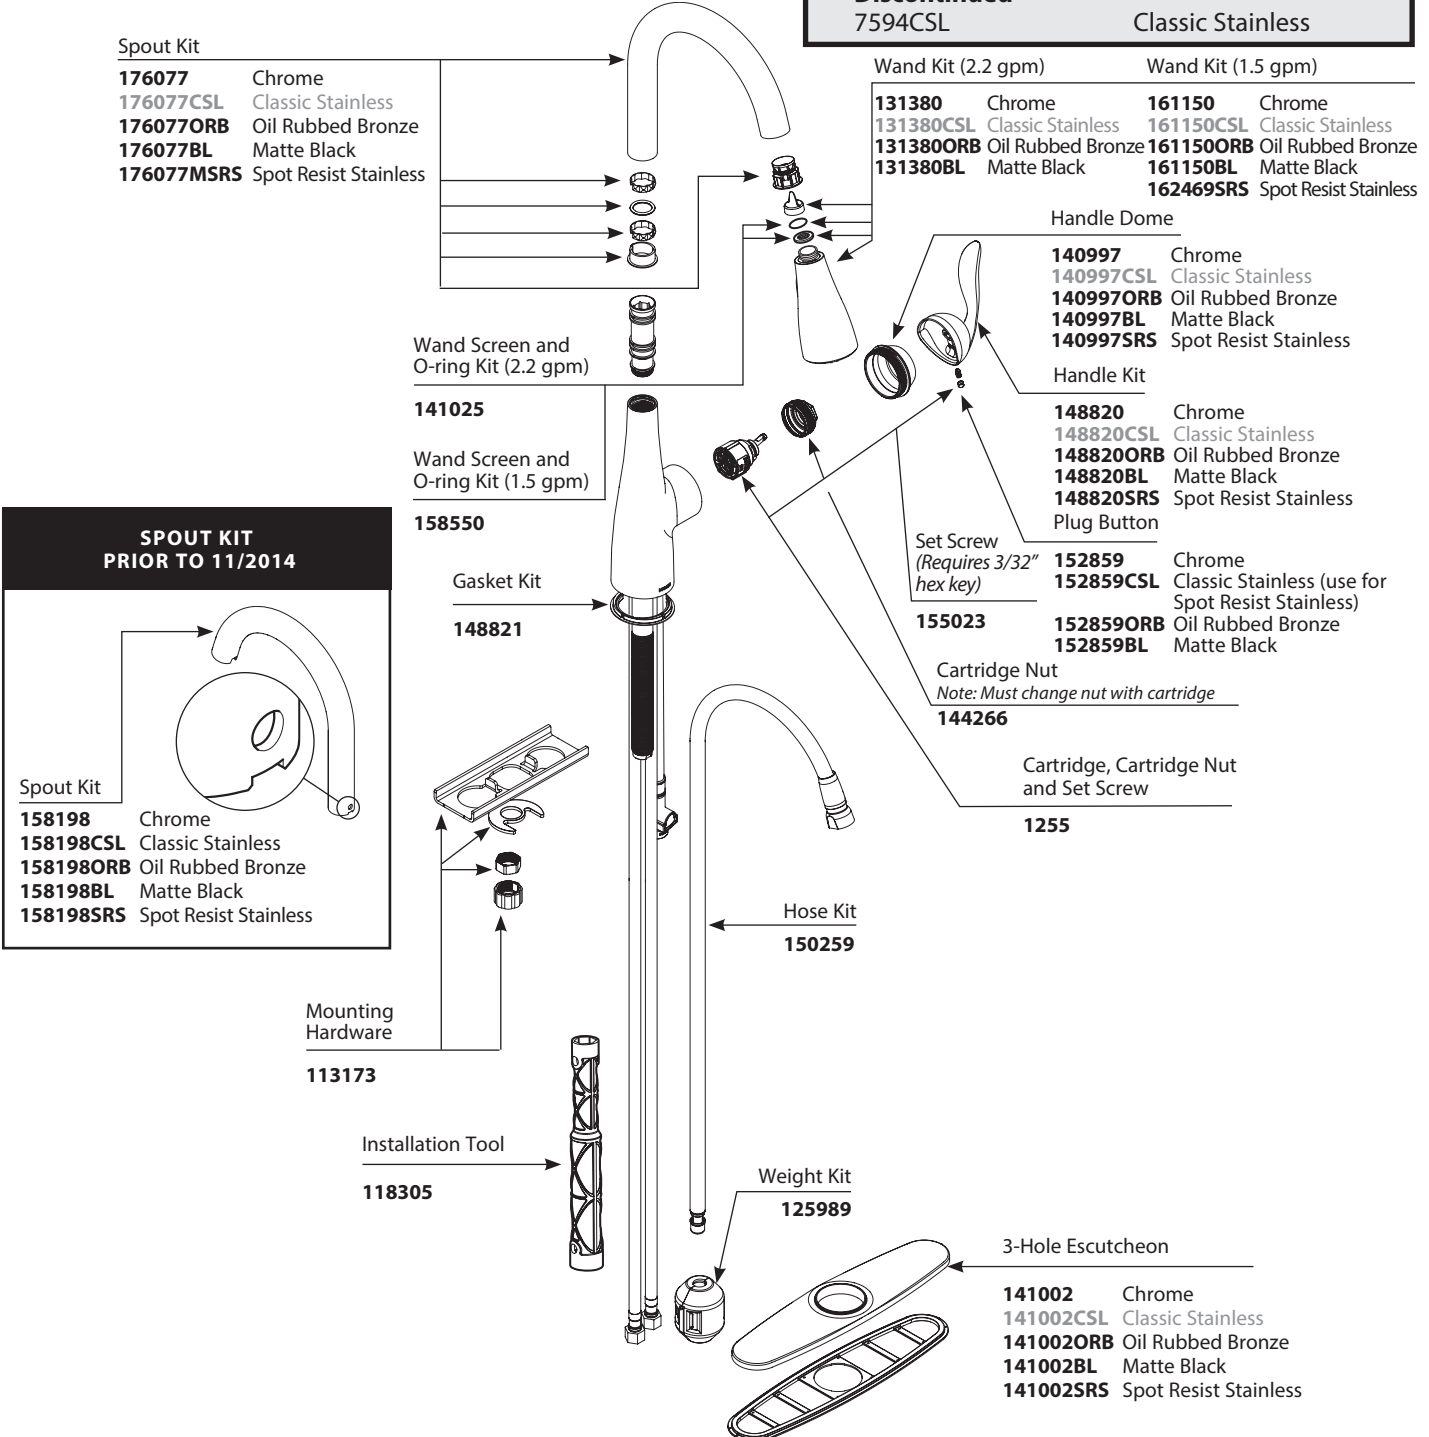

■ Order by Part Number

## Illustrated Parts

ARBOR™ Single-Handle High Arc Pulldown Kitchen Faucet	
<b>MODELS</b>	<b>FINISH</b>
7594C	Chrome
7594ORB	Oil Rubbed Bronze
7594BL	Matte Black
7594SRS	Spot Resist Stainless
<b>Discontinued</b>	<b>Classic Stainless</b>
7594CSL	Classic Stainless

## Illustrated Parts

<b>ARBOR™</b>	
<b>Single-Handle High Arc Pulldown Kitchen Faucet</b>	
<b>MODELS</b>	<b>FINISH</b>
7594C	Chrome
7594CSL	Classic Stainless
7594ORB	Oil Rubbed Bronze
7594BL	Matte Black
7594SRS	Spot Resist Stainless