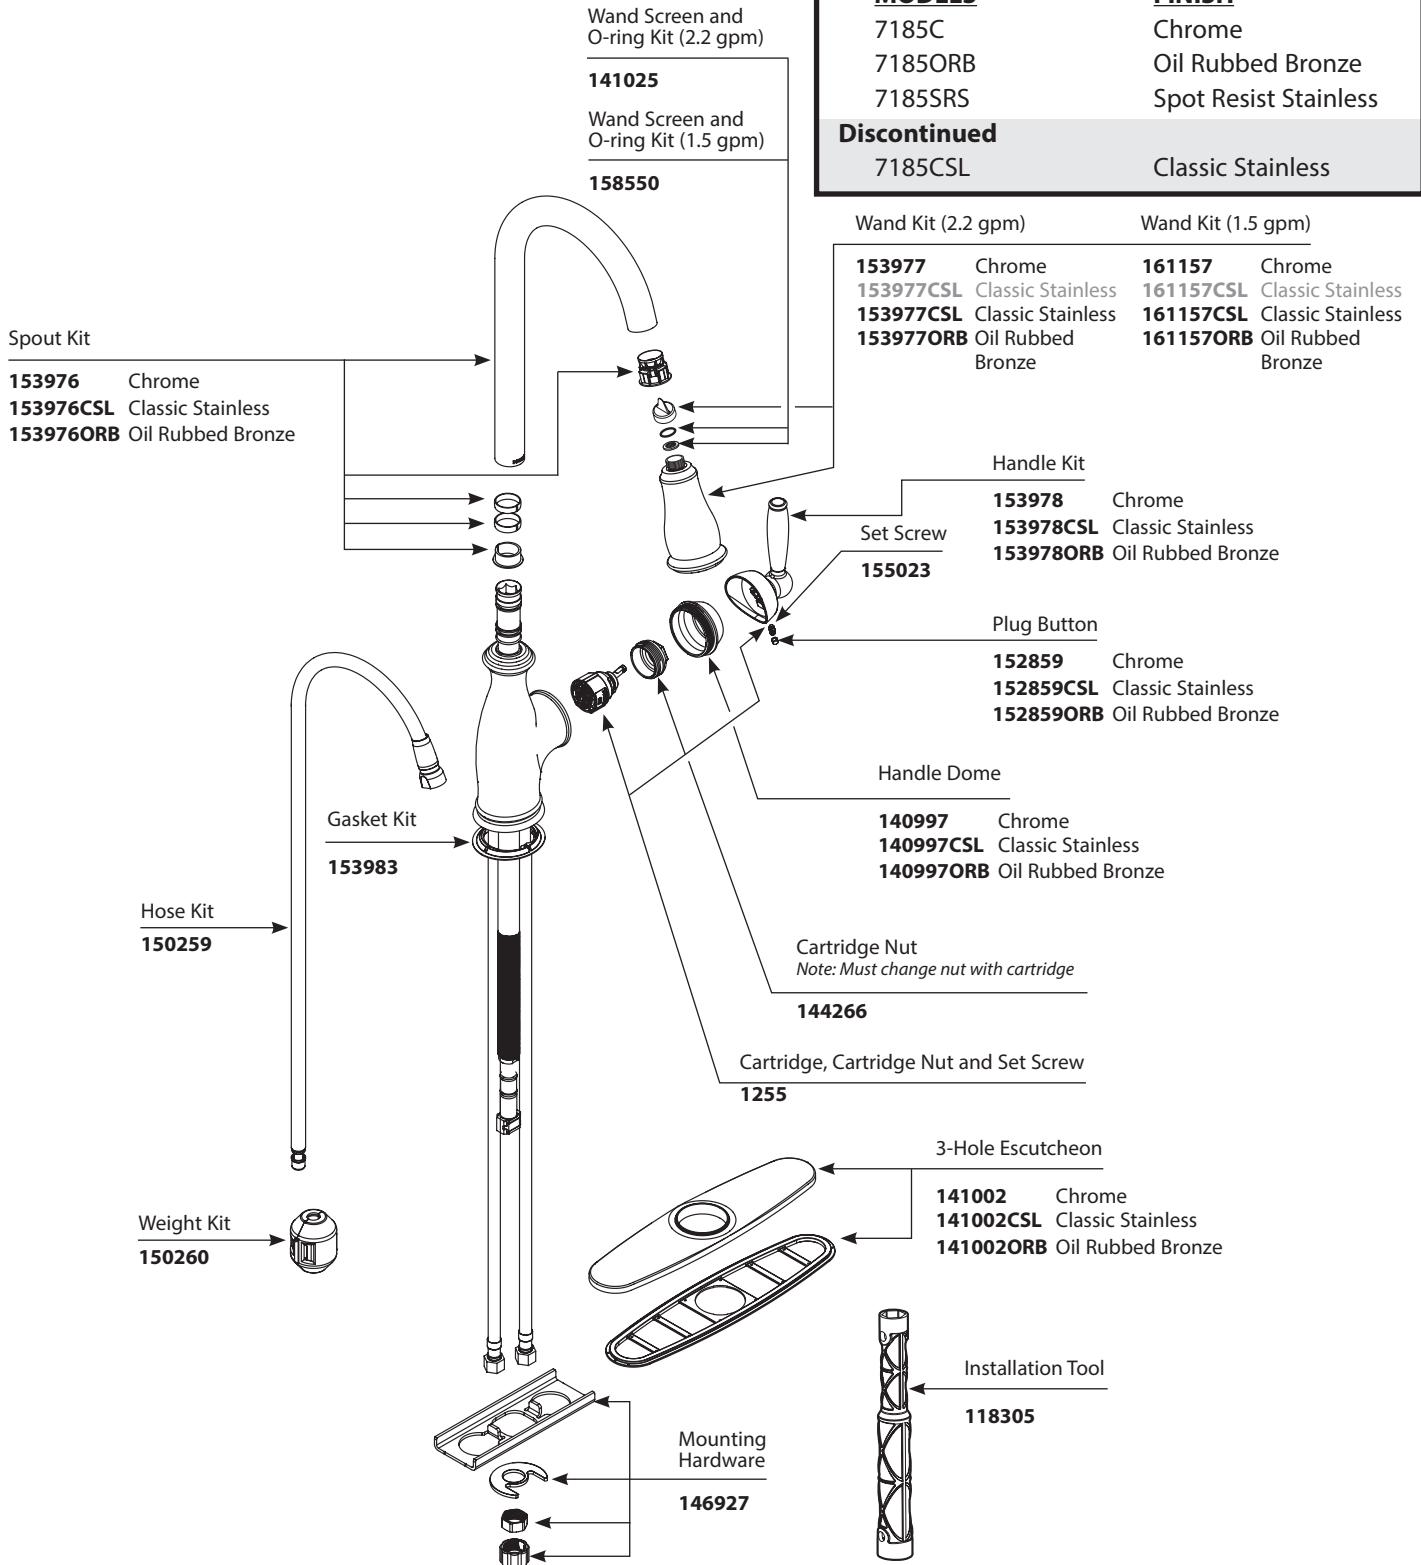

Buy it for looks. Buy it for life.®

■ Order by Part Number

Illustrated Parts

BRANTFORD™	
Single-Handle High Arc Pulldown Kitchen Faucet	
<u>MODELS</u>	<u>FINISH</u>
7185C	Chrome
7185ORB	Oil Rubbed Bronze
7185SRS	Spot Resist Stainless
Discontinued	
7185CSL	Classic Stainless

Buy it for looks. Buy it for life.®

■ Order by Part Number

Illustrated Parts

BRANTFORD™	
Single-Handle High Arc Pulldown Kitchen Faucet	
<u>MODELS</u>	<u>FINISH</u>
7185C	Chrome
7185CSL	Classic Stainless
7185ORB	Oil Rubbed Bronze