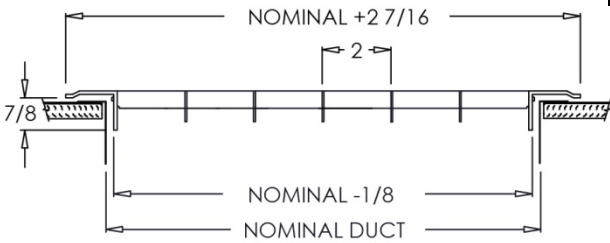

Residential Submittal Sheet

1600 Series

Floor Grille

1600

1600

1600-R

Model: 1600

Description: Floor Grille

Standard Features:

- Fixed bars with 0° deflection
- Heavy duty steel honeycomb construction
- Flush core and frame provides smooth surface
- Free area equals more than 75% of nominal size
- Blades run parallel to longest dimension
- Available in even sizes only
- Rust resistant pre-coat with durable powder finish
- Driftwood Tan

Options:

- Reinforced welded core and extra bar support for heavy duty application (1600-R)
- Mounting Holes – Designed for ceiling or sidewall applications

Finishes:

Standard Colors

- Soft White
- Driftwood Tan