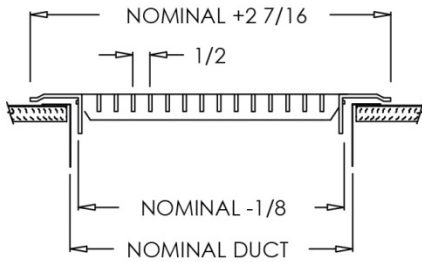

Residential Submittal Sheet

1600 Series

Floor Grille

1600

1600

1600-R

Model: 1600

Description: Floor Grille

Standard Features:

- Fixed bars with 0° deflection
- Heavy duty steel honeycomb construction
- Flush core and frame provides smooth surface
- Free area equals more than 75% of nominal size
- Blades run parallel to longest dimension
- Available in even sizes only
- Rust resistant pre-coat with durable powder finish
- Driftwood Tan

Options:

- Reinforced welded core and extra bar support for heavy duty application (1600-R)
- Mounting Holes – Designed for ceiling or sidewall applications

Finishes:

Standard Colors

- Soft White
- Driftwood Tan