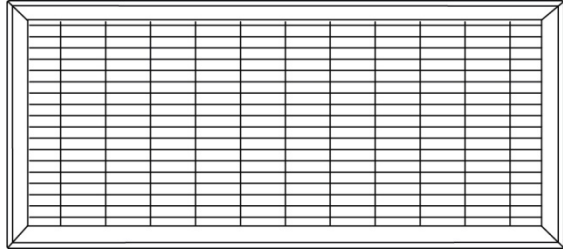

Residential Submittal Sheet

1600 Series

Floor Grille

1600

1600

1600-R

Model: 1600

Description: Floor Grille

Standard Features:

- Fixed bars with 0° deflection
- Heavy duty steel honeycomb construction
- Flush core and frame provides smooth surface
- Free area equals more than 75% of nominal size
- Blades run parallel to longest dimension
- Available in even sizes only
- Rust resistant pre-coat with durable powder finish
- Driftwood Tan