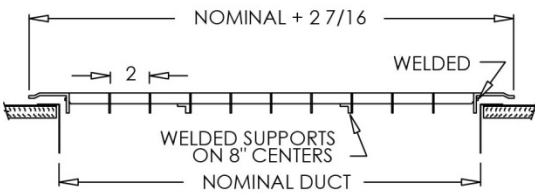

1610

1610

Additional Information:

Project / Location: Engineer: Architect: Contractor:	Submittal Notes