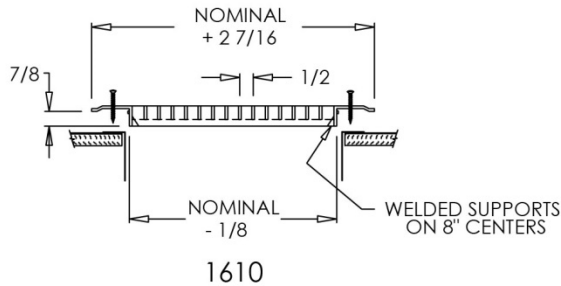

Plated Metal

- ☐ Antique Brass
- ☐ Black Nickel
- ☐ Oil Rub Bronze
- ☐ Pewter
- ☐ Satin Nickel