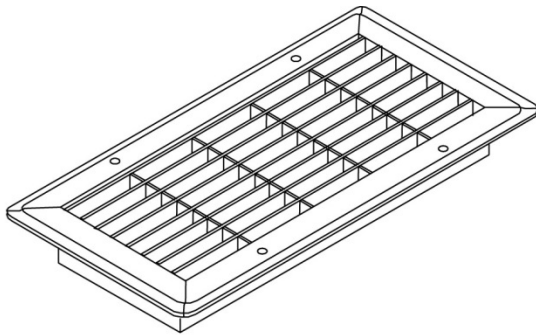

Commercial Submittal Sheet

1610 Series

Gym Grade Bar Grille with 0° Deflection

Model: 1610

Description: Gym Grade Bar Grille with 0° Deflection

Standard Features:

- Fixed bars at 0°
- Gym grade construction includes welded core and extra bar supports for heavy duty applications
- Bars run parallel to longest dimension
- Mounting holes with color matching Philips posi-drive screws
- Available in even sizes only
- Rust resistant pre-coat with durable powder finish
- Soft white

Options:

- No mounting holes for floor application
- Bars parallel to shortest dimension
- T-20 Tamper Proof Screws

Finishes:

Standard Colors

- Soft White
- Driftwood Tan

Other

- Aluminum Paint
- Glossy White