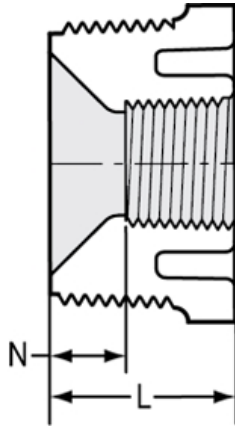

Part No: 439-167

Schedule 40 White

Bushing

Desc: 1-1/4X3/4 PVC RED BUSH MPTXFPT SCH40

MSRP: 4.36

Part Code: 040

Weight(lbs): 0.084

Weight(kg): 0.038

Weight(gm): 38

Size: 1-1/4"X3/4"

Color: WHITE

Material: PVC

Connection Mipt x Fipt
Type Reduction

L = 1- 9/32

N = 9/16

Injection Molded Dimension References:

- G** = (LAYING LENGTH) intersection of center lines to bottom of socket/thread; 90° elbows, tees, crosses; ± 1/32 inch.
- H** = Intersection of center lines to face of fitting; 90° elbows tees, crosses; ± 1/32 inch.
- J** = Intersection of center lines to bottom of socket/thread; 45° elbows; ± 1/32 inch
- L** = Overall length of fittings; ± 1/16 inch.
- M** = Outside diameter of socket/thread hub; ± 1/16 inch.
- N** = Socket bottom to socket bottom; couplings; ± 1/16 inch.
- W** = Height of cap; ± 1/16 inch

Typical Molded Dimension References

The information printed here is based on current information & product design at the time of publication and is subject to change without notification. Spears® ongoing commitment to product improvement may result in some variation. No representation, guarantees or warranties of any kind are as to its accuracy, suitability for particular application or results to be obtained therefrom. For verification of technical data or additional information, please contact Spears® Technical Service Department :: WEST COAST : (818) 364-1611 - EAST COAST : (717) 938-9006