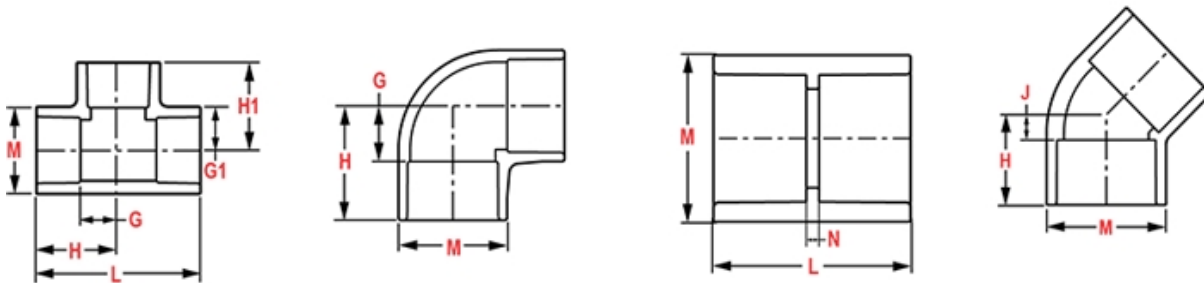

Weight(gm): 73

Size: 2"X3/4"

Color: WHITE

Material: PVC

Connection Spigot x Socket
Type Reduction

Injection Molded Dimension References:

- G** = (LAYING LENGTH) intersection of center lines to bottom of socket/thread; 90° elbows, tees, crosses; ± 1/32 inch.
- H** = Intersection of center lines to face of fitting; 90° elbows tees, crosses; ± 1/32 inch.
- J** = Intersection of center lines to bottom of socket/thread; 45° elbows; ± 1/32 inch
- L** = Overall length of fittings; ± 1/16 inch.
- M** = Outside diameter of socket/thread hub; ± 1/16 inch.
- N** = Socket bottom to socket bottom; couplings; ± 1/16 inch.
- W** = Height of cap; ± 1/16 inch

Typical Molded Dimension References

The information printed here is based on current information & product design at the time of publication and is subject to change without notification. Spears® ongoing commitment to product improvement may result in some variation. No representation, guarantees or warranties of any kind are as to its accuracy, suitability for particular application or results to be obtained therefrom. For verification of technical data or additional information, please contact Spears® Technical Service Department :: WEST COAST : (818) 364-1611 - EAST COAST : (717) 938-9006