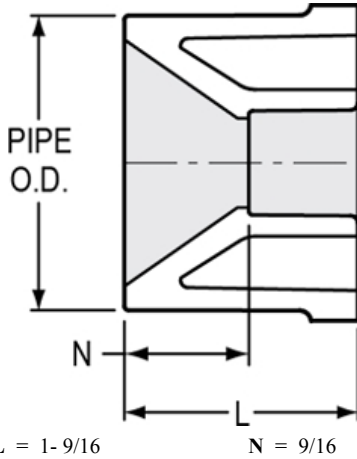

Part No: 437-248

Schedule 40 White

Bushing

Desc: 2X3/4 PVC RED BUSH SPIGOTXSOC SCH40

MSRP: 3.18

Part Code: 040

Weight(lbs): 0.161

Weight(kg): 0.073

Weight(gm): 73

Size: 2"X3/4"

Color: WHITE

Material: PVC

Connection Spigot x Socket
Type Reduction

Injection Molded Dimension References:

- G** = (LAYING LENGTH) intersection of center lines to bottom of socket/thread; 90° elbows, tees, crosses; ± 1/32 inch.
- H** = Intersection of center lines to face of fitting; 90° elbows tees, crosses; ± 1/32 inch.
- J** = Intersection of center lines to bottom of socket/thread; 45° elbows; ± 1/32 inch
- L** = Overall length of fittings; ± 1/16 inch.
- M** = Outside diameter of socket/thread hub; ± 1/16 inch.
- N** = Socket bottom to socket bottom; couplings; ± 1/16 inch.
- W** = Height of cap; ± 1/16 inch

Typical Molded Dimension References

The information printed here is based on current information & product design at the time of publication and is subject to change without notification. Spears® ongoing commitment to product improvement may result in some variation. No representation, guarantees or warranties of any kind are as to its accuracy, suitability for particular application or results to be obtained therefrom. For verification of technical data or additional information, please contact Spears® Technical Service Department :: WEST COAST : (818) 364-1611 - EAST COAST : (717) 938-9006