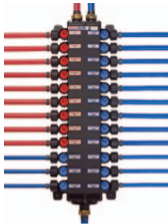

viega

6 9 1 5 1 4 5 0 2 4 3 4

Viega ManaBloc distribution manifold, Model V5030.5

Adapter	Port(s)	d	hot	cold
PolyAlloy	24	1/2	9	15

Part No

50243