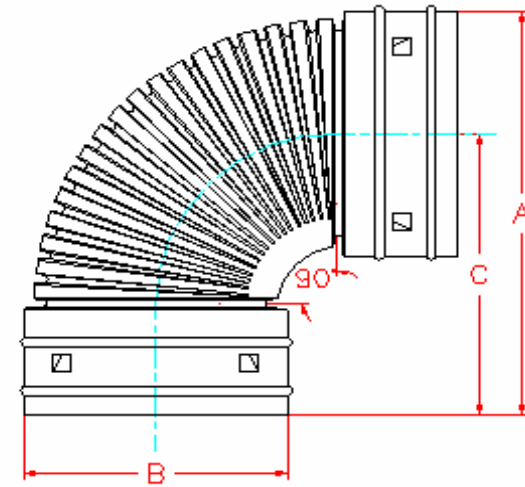

90° SNAP ELBOW

PART #	PIPE SIZE	A	B	C
0390AA	3 in (75 mm)	7.4 in (187 mm)	4.0 in (102 mm)	5.4 in (137 mm)
0490AA	4 in (100 mm)	7.9 in (200 mm)	5.1 in (130 mm)	5.3 in (133 mm)

45° SNAP ELBOW

PART #	PIPE SIZE	A	B	C
0445AA	4 in (100 mm)	7.5 in (191 mm)	5.1 in (130 mm)	3.8 in (95 mm)

NOTE: ALL DIMENSIONS ARE NOMINAL

DRAWING #:	1015	
DRAWN BY:	CRM	09.11.06
APPROVED BY:	JCB	06.25.07
REVISIONS:	NJP	06.12.07