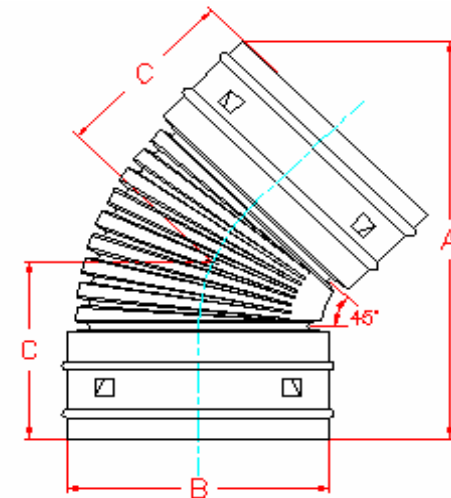

90° SNAP ELBOW

PART #	PIPE SIZE	A	B	C
0390AA	3 in (75 mm)	7.4 in (187 mm)	4.0 in (102 mm)	5.4 in (137 mm)
0490AA	4 in (100 mm)	7.9 in (200 mm)	5.1 in (130 mm)	5.3 in (133 mm)

45° SNAP ELBOW

PART #	PIPE SIZE	A	B	C
0445AA	4 in (100 mm)	7.5 in (191 mm)	5.1 in (130 mm)	3.8 in (95 mm)

NOTE: ALL DIMENSIONS ARE NOMINAL

DRAWING #:	1015	
DRAWN BY:	CRM	09.11.06
APPROVED BY:	JCB	06.25.07
REVISIONS:	NJP	06.12.07